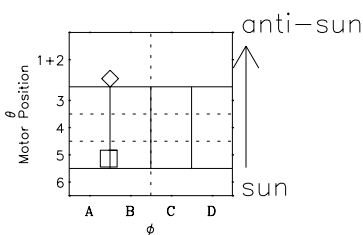

Galileo EPD Real-Time Six-Sector 02306

Software Version: RTLINE_R6 V 1.20
Data Production: 08-00-03
Plot Production: Wed Jan 8 03:52:33 2003

◇ = Jupiter look direction
□ = Corotation look direction