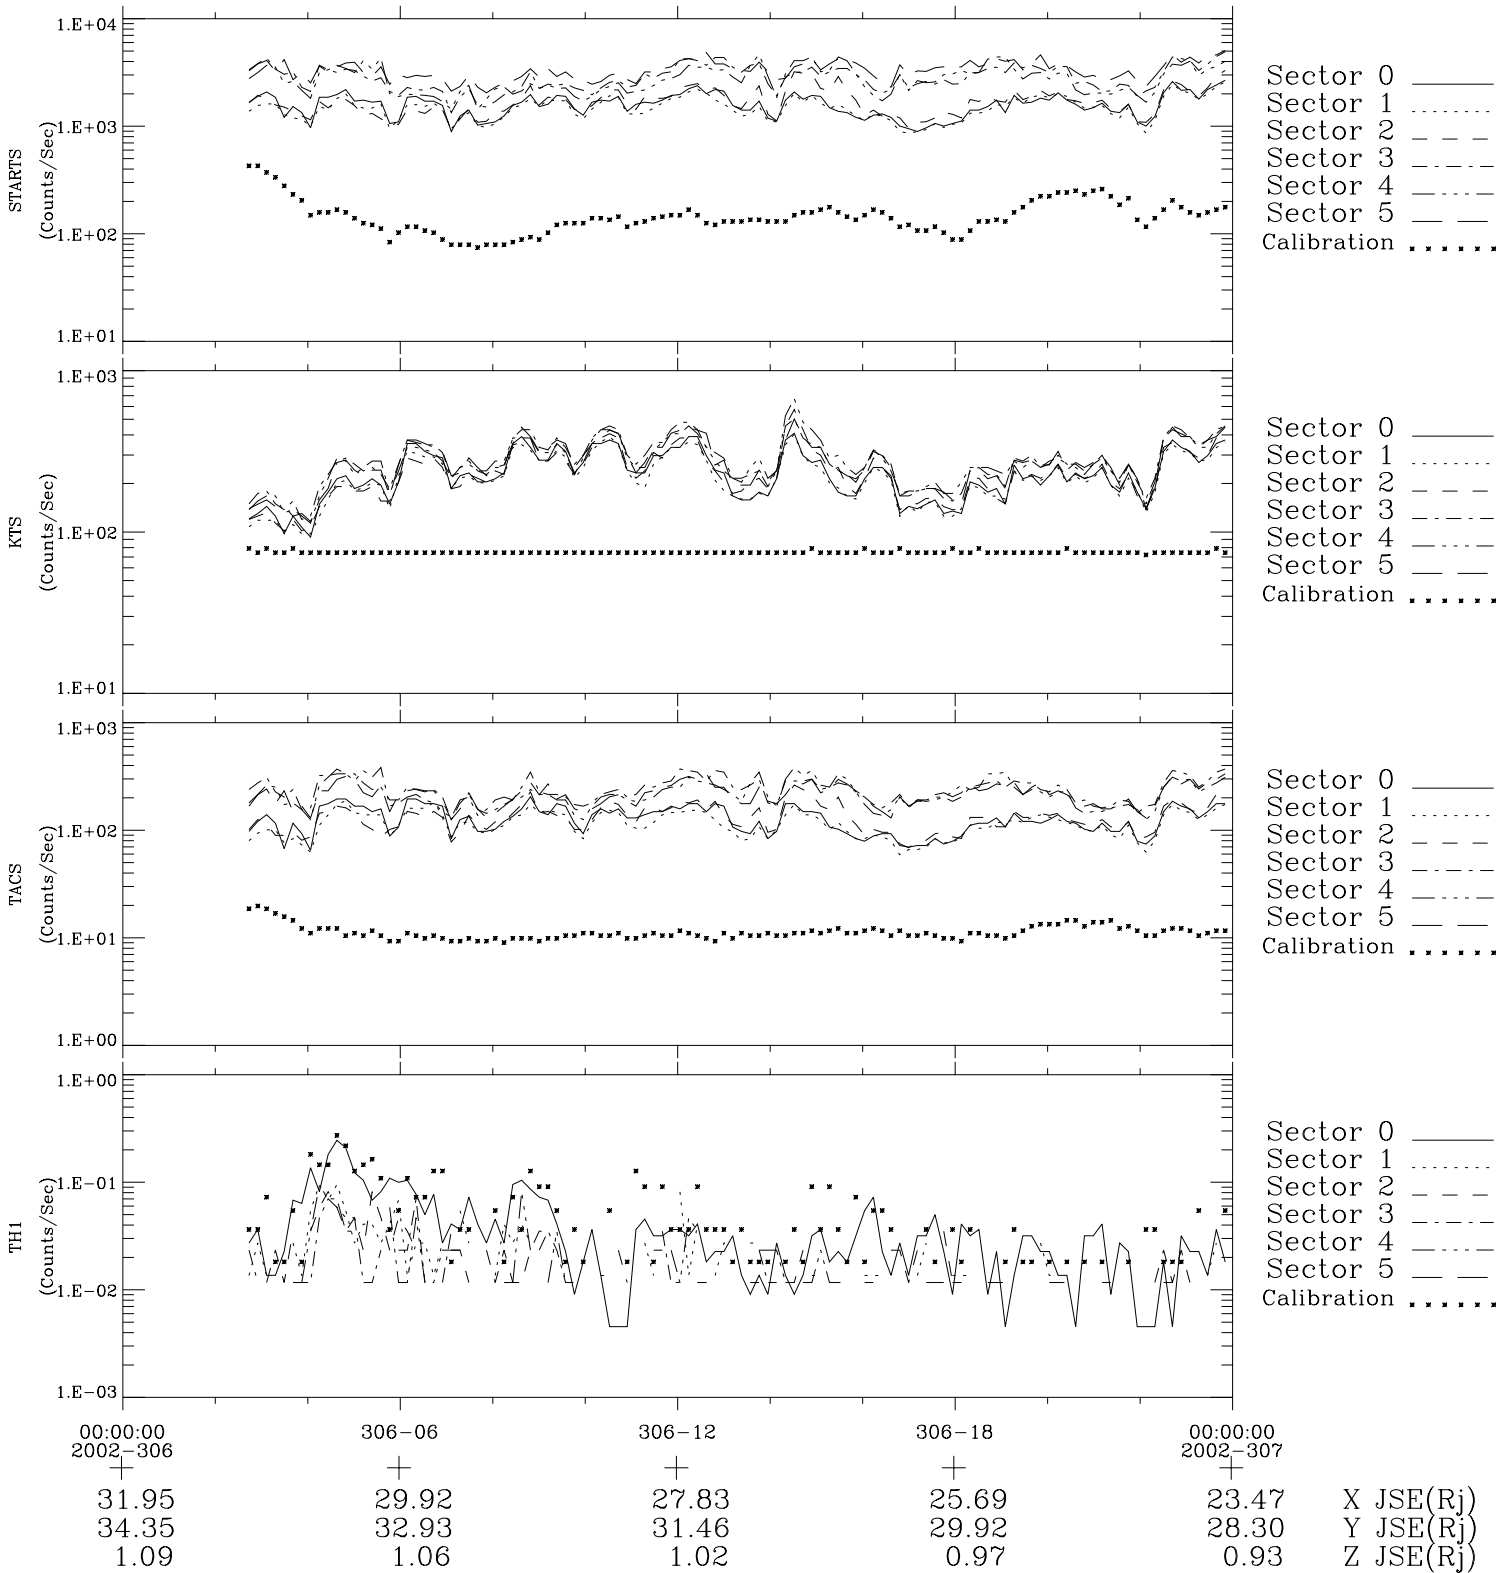

Galileo EPD Real-Time Six-Sector 02306

Software Version: RTLINE_R6 V 1.20
Data Production: 08-00-03
Plot Production: Wed Jan 8 03:52:33 2003

◇ = Jupiter look direction
□ = Corotation look direction