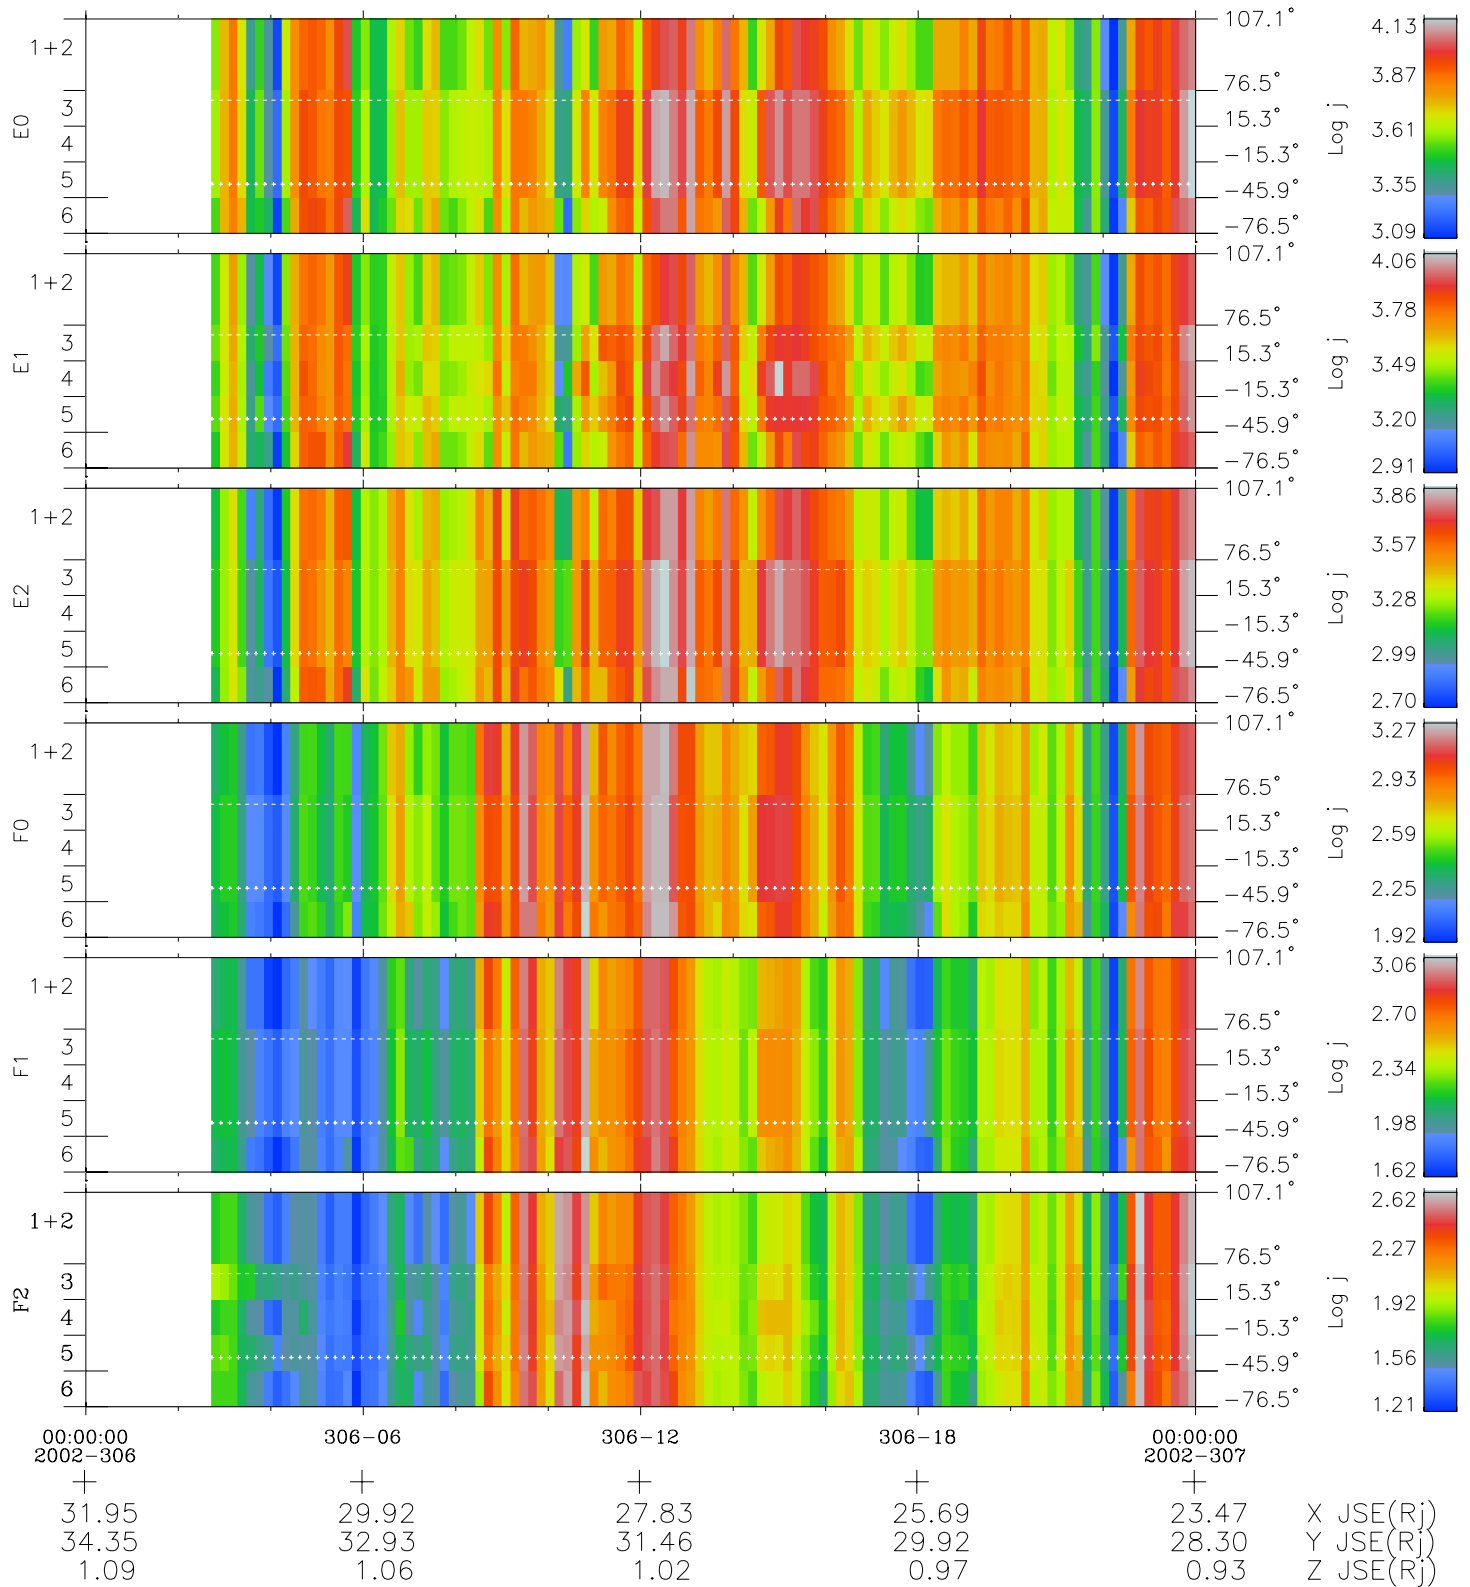

# Galileo EPD Real Elevation Anisotropies 02306

Software Version: RTELEV\_FLUX V 1.20  
Data Production: 08-00-03  
Plot Production: Wed Jan 8 03:51:45 2003  
Color File: wondr3  
Geofactor File: 1.1

◇ = Jupiter look direction  
□ = Corotation look direction