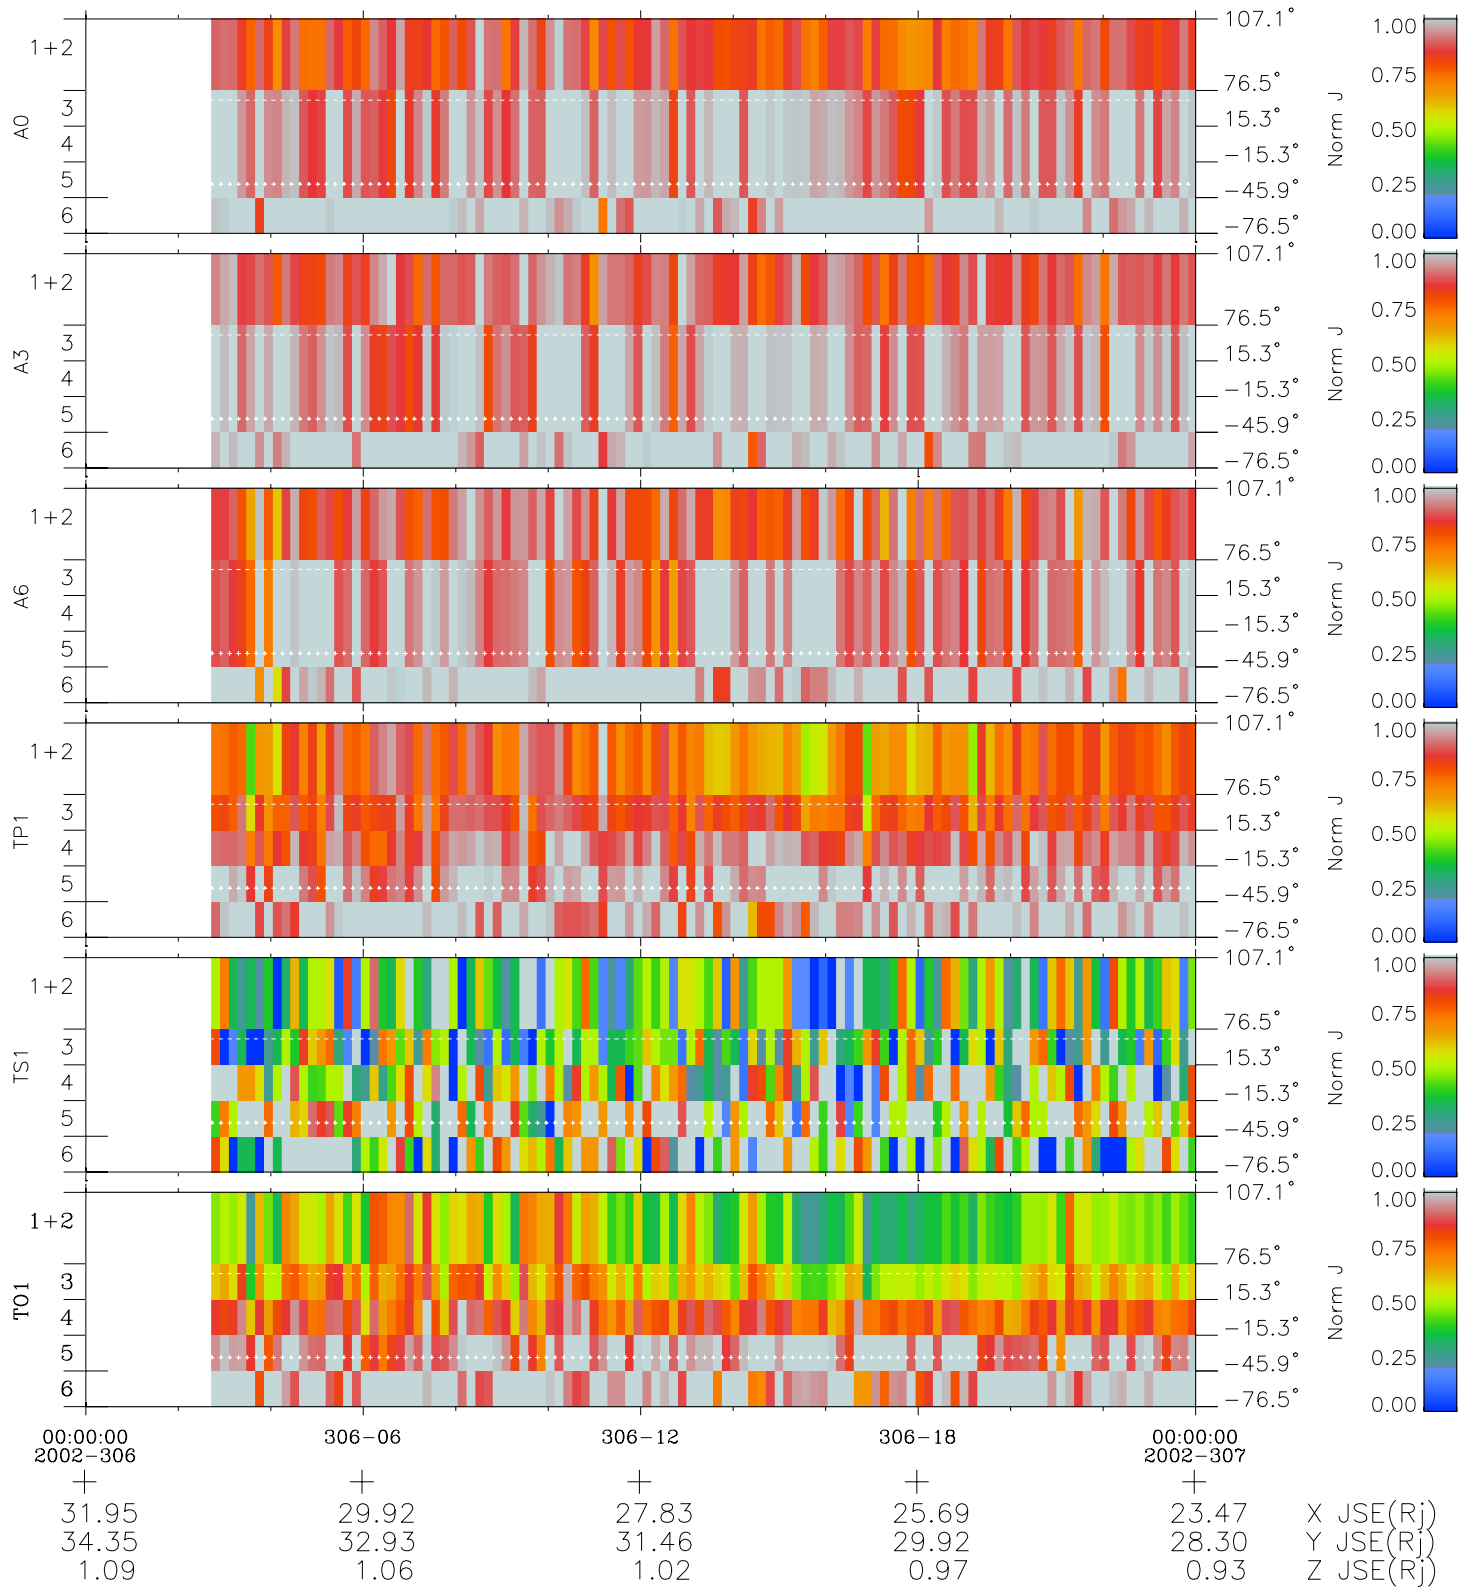

Galileo EPD Real Elevation Anisotropies 02306

Software Version: RTELEV_NORM V 1.20
 Data Production: 08-00-03
 Plot Production: Wed Jan 8 03:51:50 2003
 Color File: wondr3
 Geofactor File: 1.1

- ◇ = Jupiter look direction
- = Corotation look direction