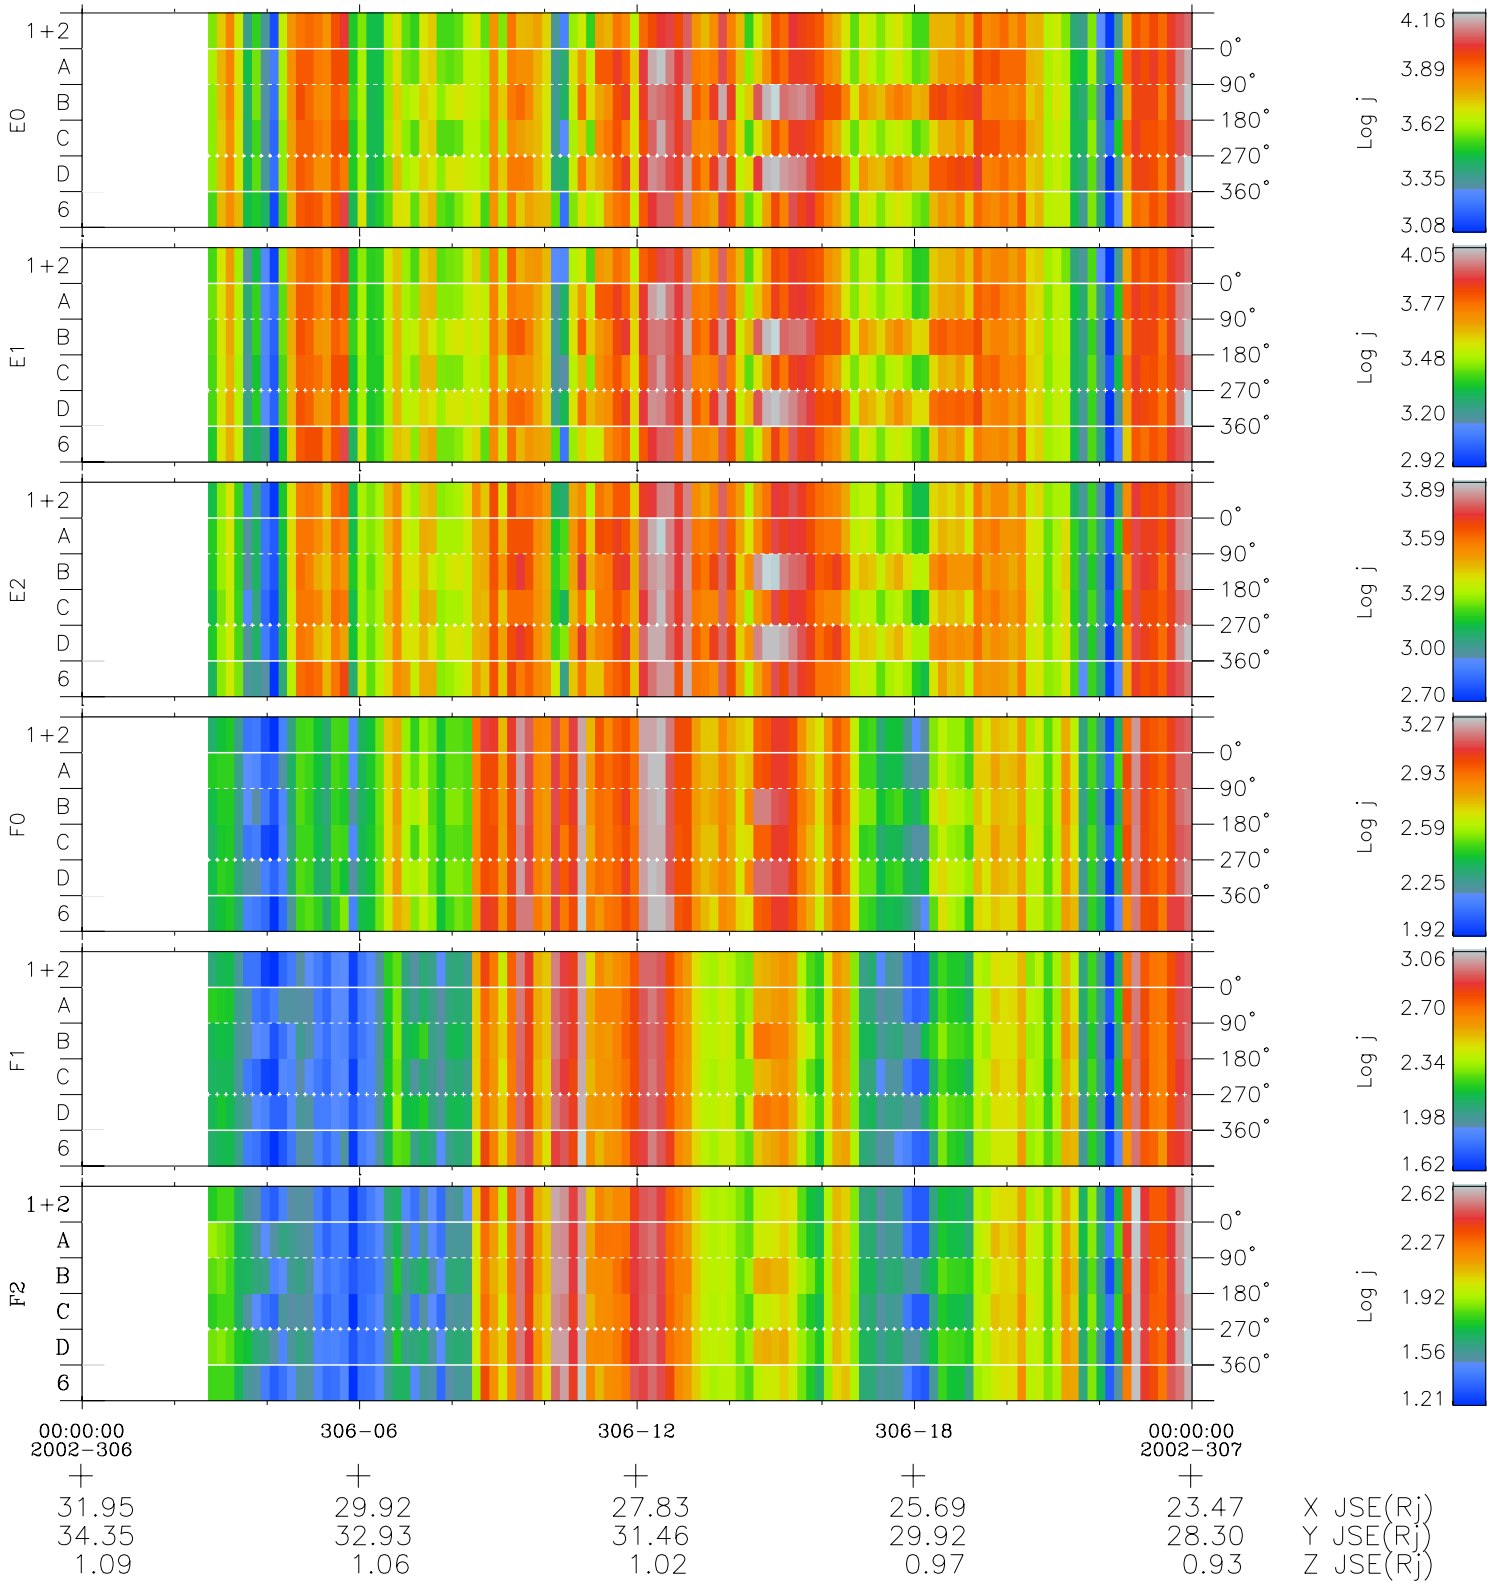

Galileo EPD Real Time Azimuth Anisotropies 02306

Software Version: RTAZIM_FLUX V 1.20
 Data Production: 08-00-03
 Plot Production: Wed Jan 8 03:52:12 2003
 Color File: wondr3
 Geofactor File: 1.1

◇ = Jupiter look direction
 □ = Corotation look direction