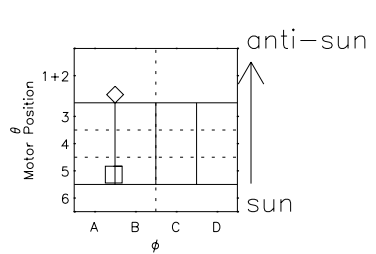

Galileo EPD Real Time Azimuth Anisotropies 02306

Software Version: RTAZIM_FLUX V 1.20
 Data Production: 08-00-03
 Plot Production: Wed Jan 8 03:52:12 2003
 Color File: wondr3
 Geofactor File: 1.1

◇ = Jupiter look direction
 □ = Corotation look direction