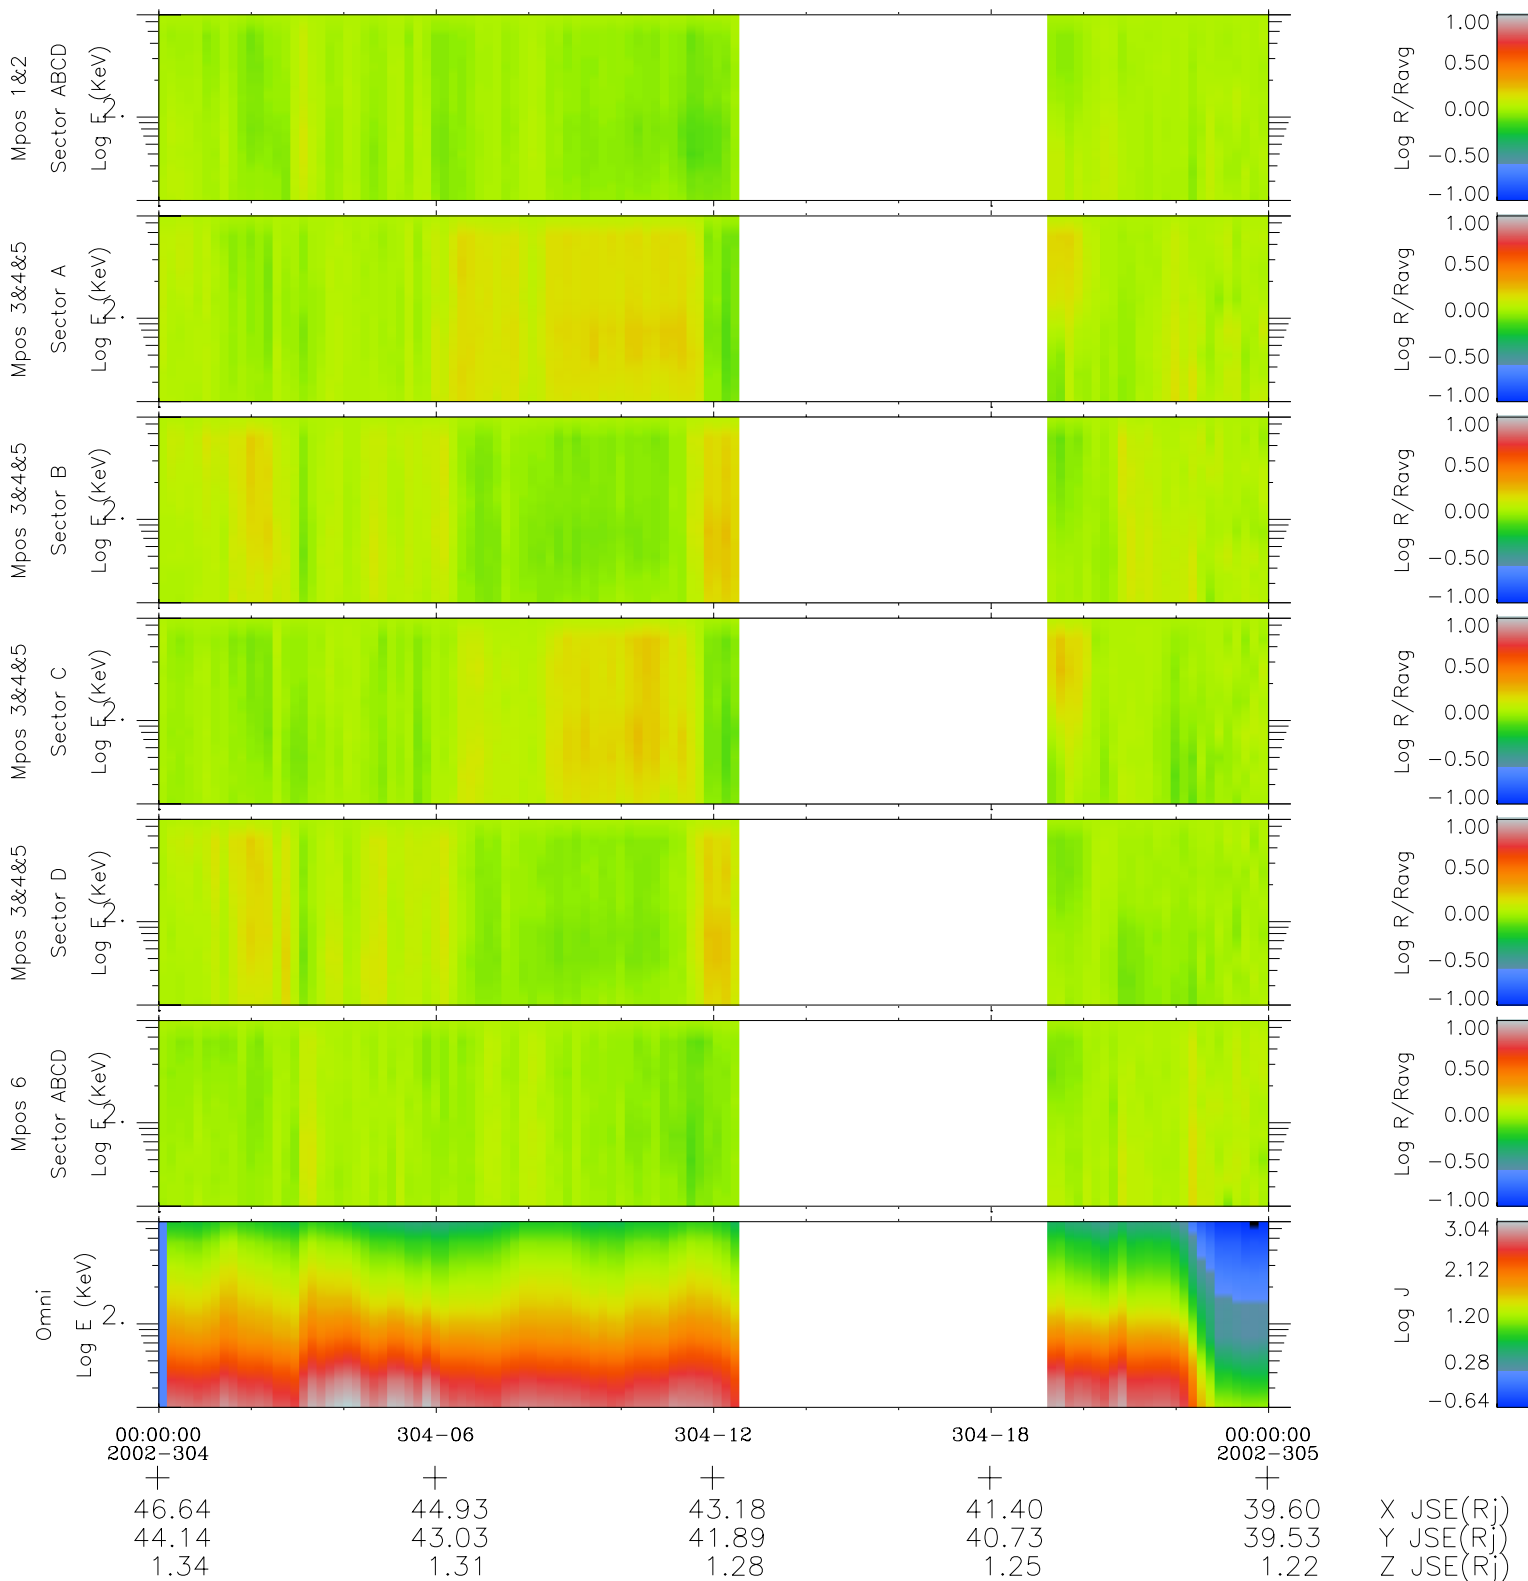

Galileo EPD Real Time R6 Electrons Spectra 02304

Software Version: RTSPEC_R6 V 1.20
 Data Production: 08-00-03
 Plot Production: Wed Jan 8 03:36:07 2003
 Color File: wondr3
 Geofactor File: 1.1

- ◇ = Jupiter look direction
- = Corotation look direction