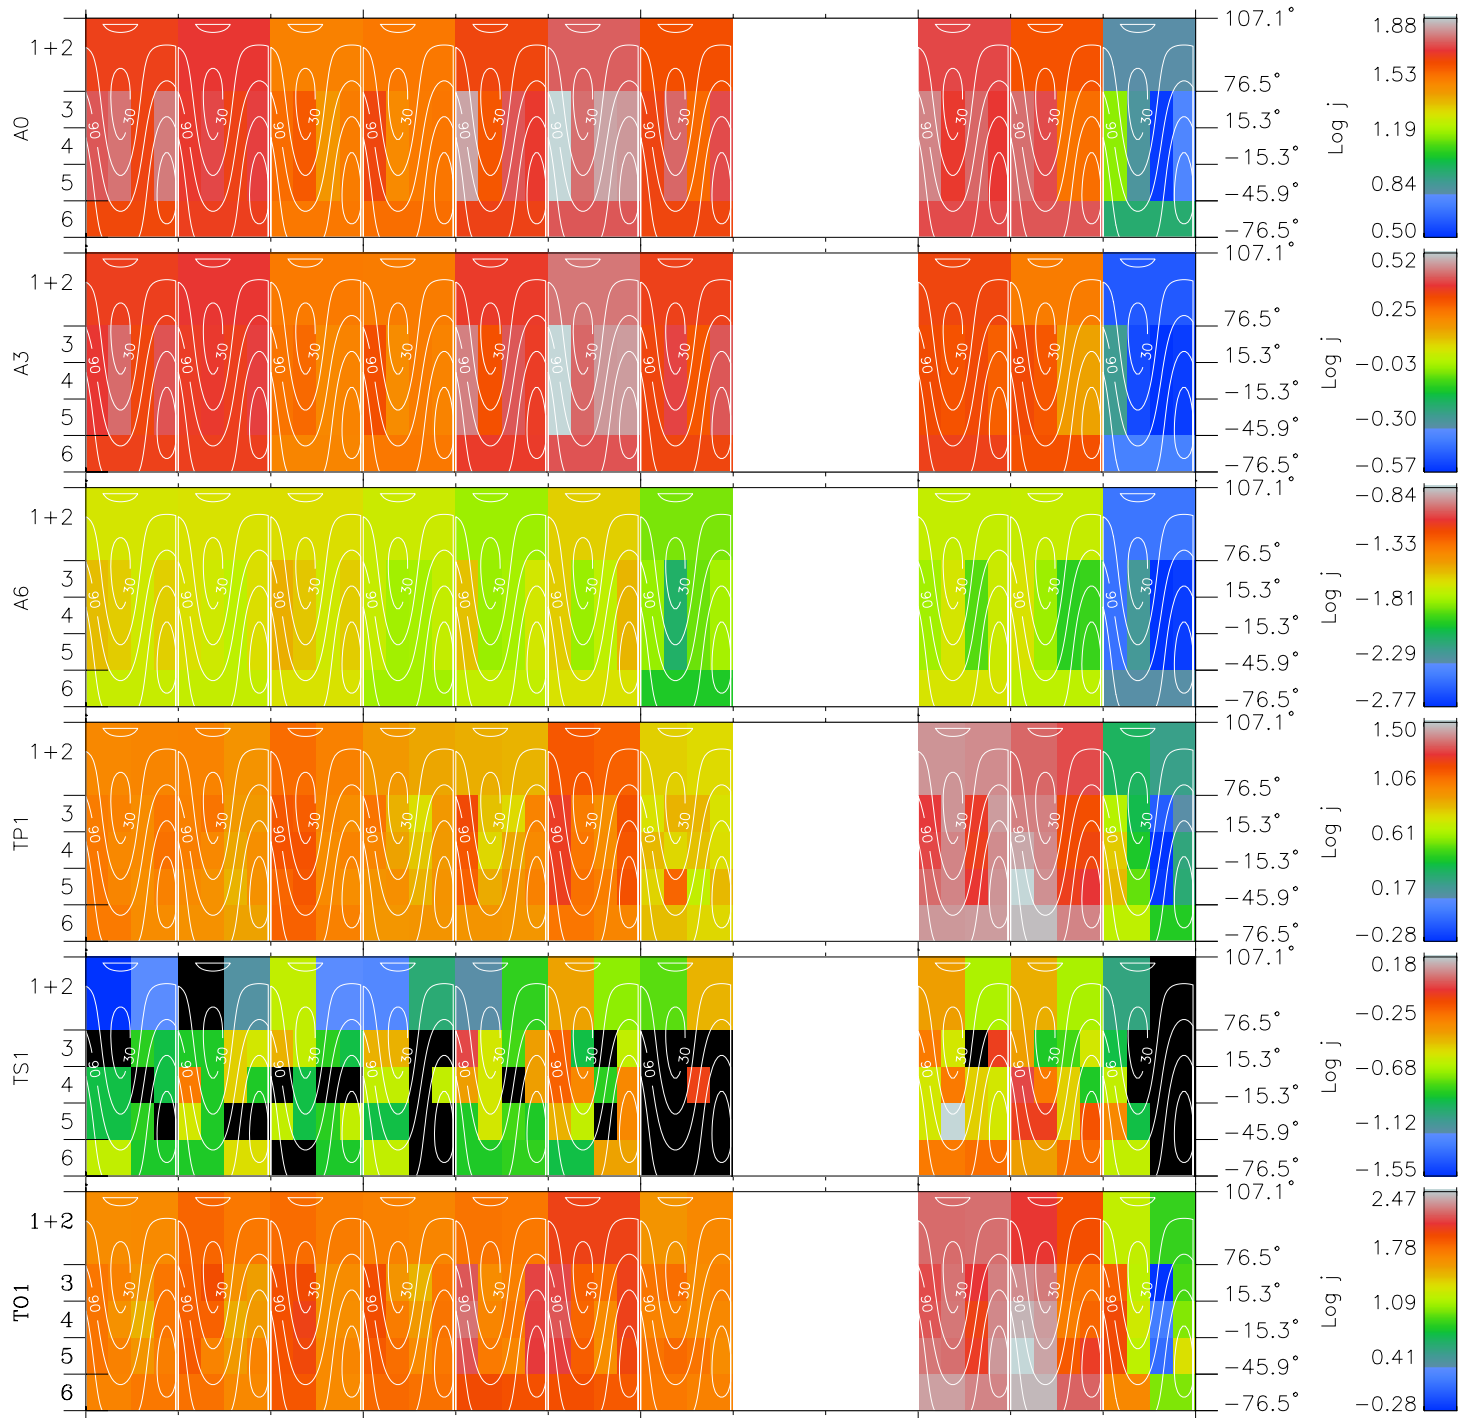

Galileo EPD Real Time All-Sky Anisotropies 02304

Software Version: RTSKY_FLUX V 1.20
 Data Production: 08-00-03
 Plot Production: Wed Jan 8 03:36:28 2003
 Color File: wondr3
 Geofactor File: 1.1

00:00:00 2002-304	304-06	304-12	304-18	00:00:00 2002-305	
+	+	+	+	+	X JSE(R _j)
46.64	44.93	43.18	41.40	39.60	Y JSE(R _j)
44.14	43.03	41.89	40.73	39.53	Z JSE(R _j)
1.34	1.31	1.28	1.25	1.22	

- ◇ = Jupiter look direction
- = Corotation look direction