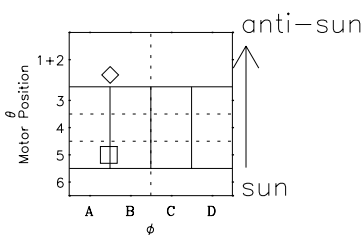

# Galileo EPD Real-Time Six-Sector 02304

Software Version: RTLINE\_R6 V 1.20  
Data Production: 08-00-03  
Plot Production: Wed Jan 8 03:37:44 2003

◇ = Jupiter look direction  
□ = Corotation look direction