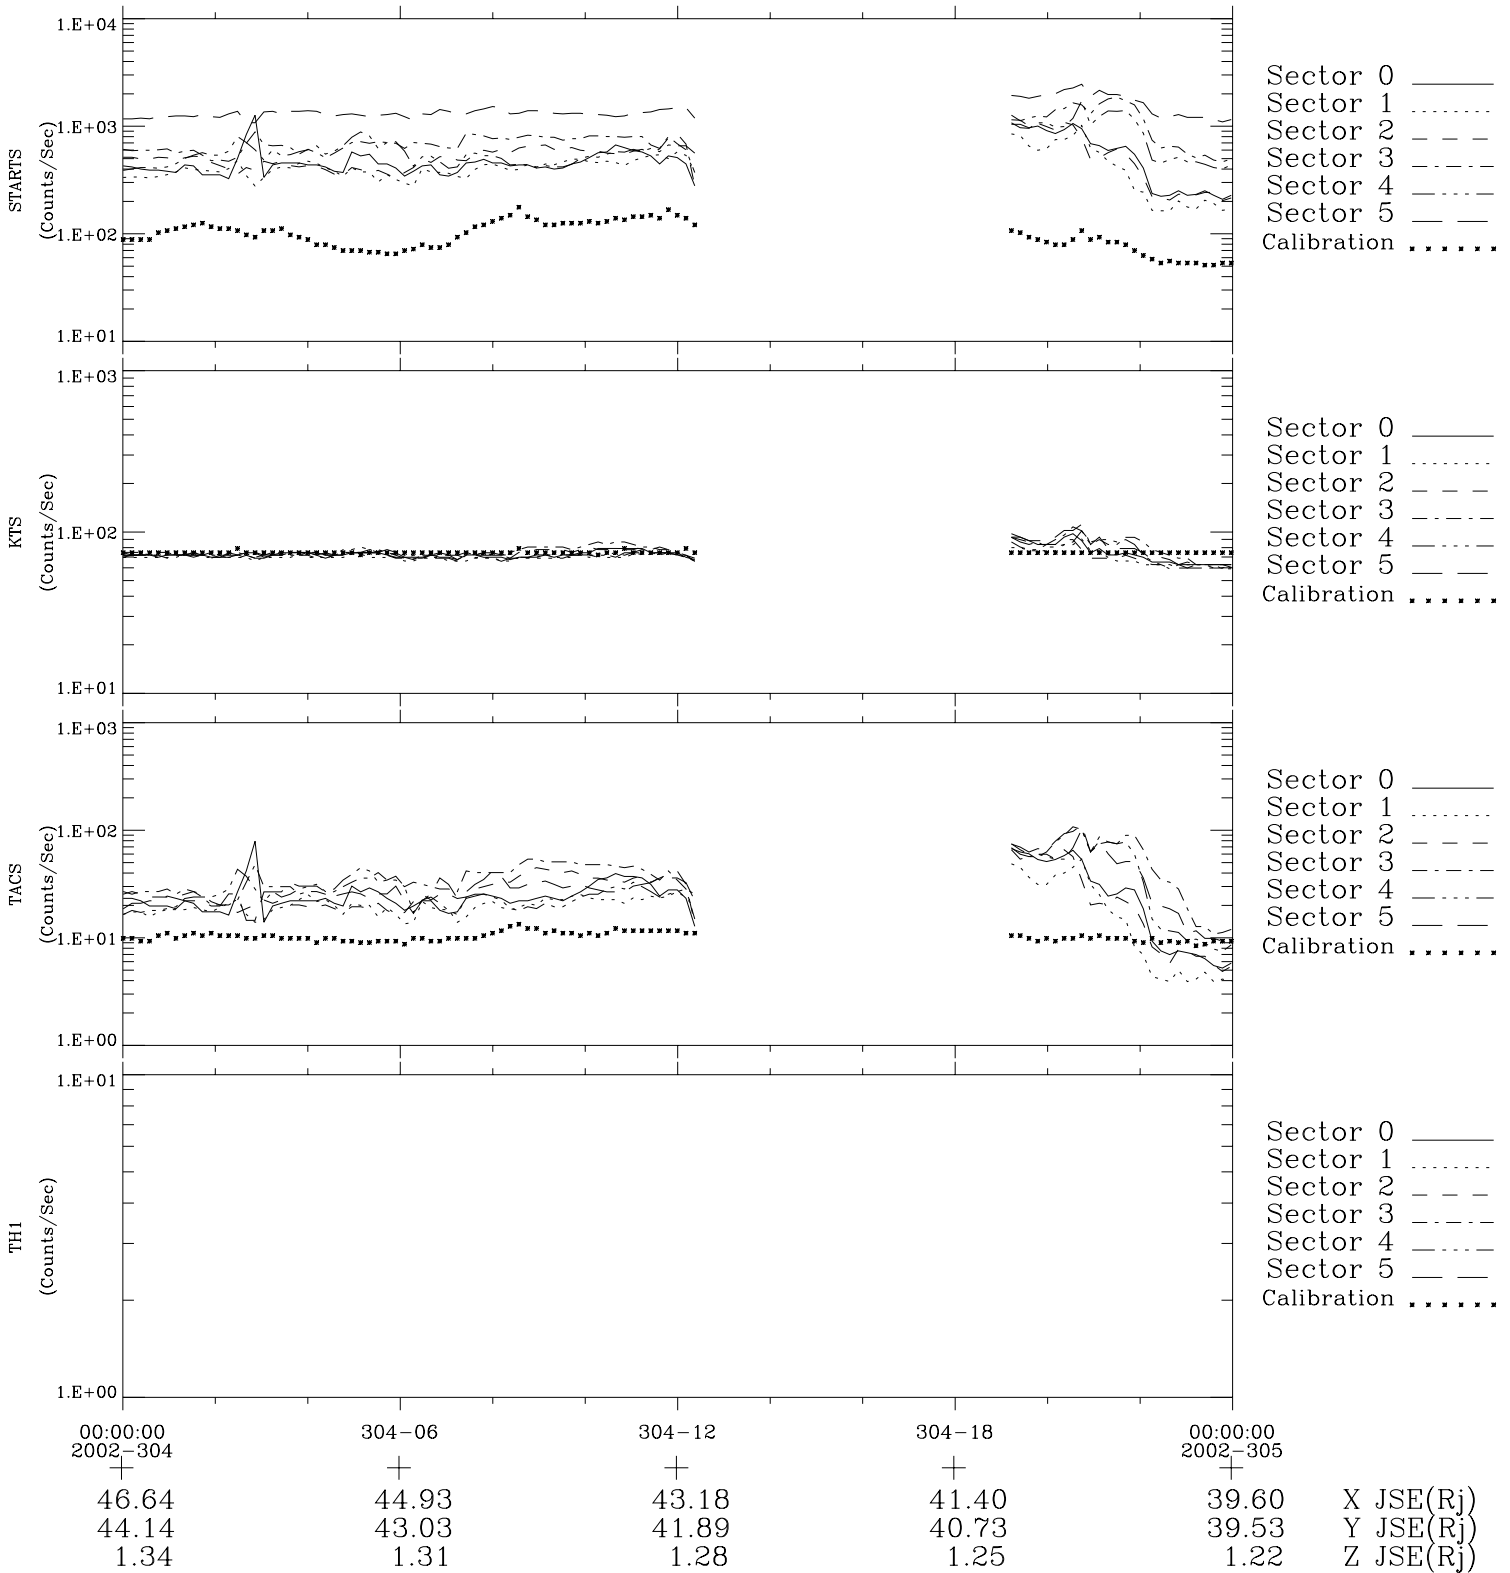

# Galileo EPD Real-Time Six-Sector 02304

Software Version: RTLINE\_R6 V 1.20  
Data Production: 08-00-03  
Plot Production: Wed Jan 8 03:37:44 2003

◇ = Jupiter look direction  
□ = Corotation look direction