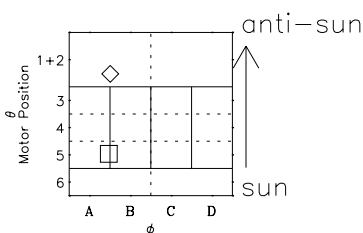

Galileo EPD Real-Time Six-Sector 02303

Software Version: RTLINE_R6 V 1.20
Data Production: 08-00-03
Plot Production: Wed Jan 8 03:30:34 2003

◇ = Jupiter look direction
□ = Corotation look direction