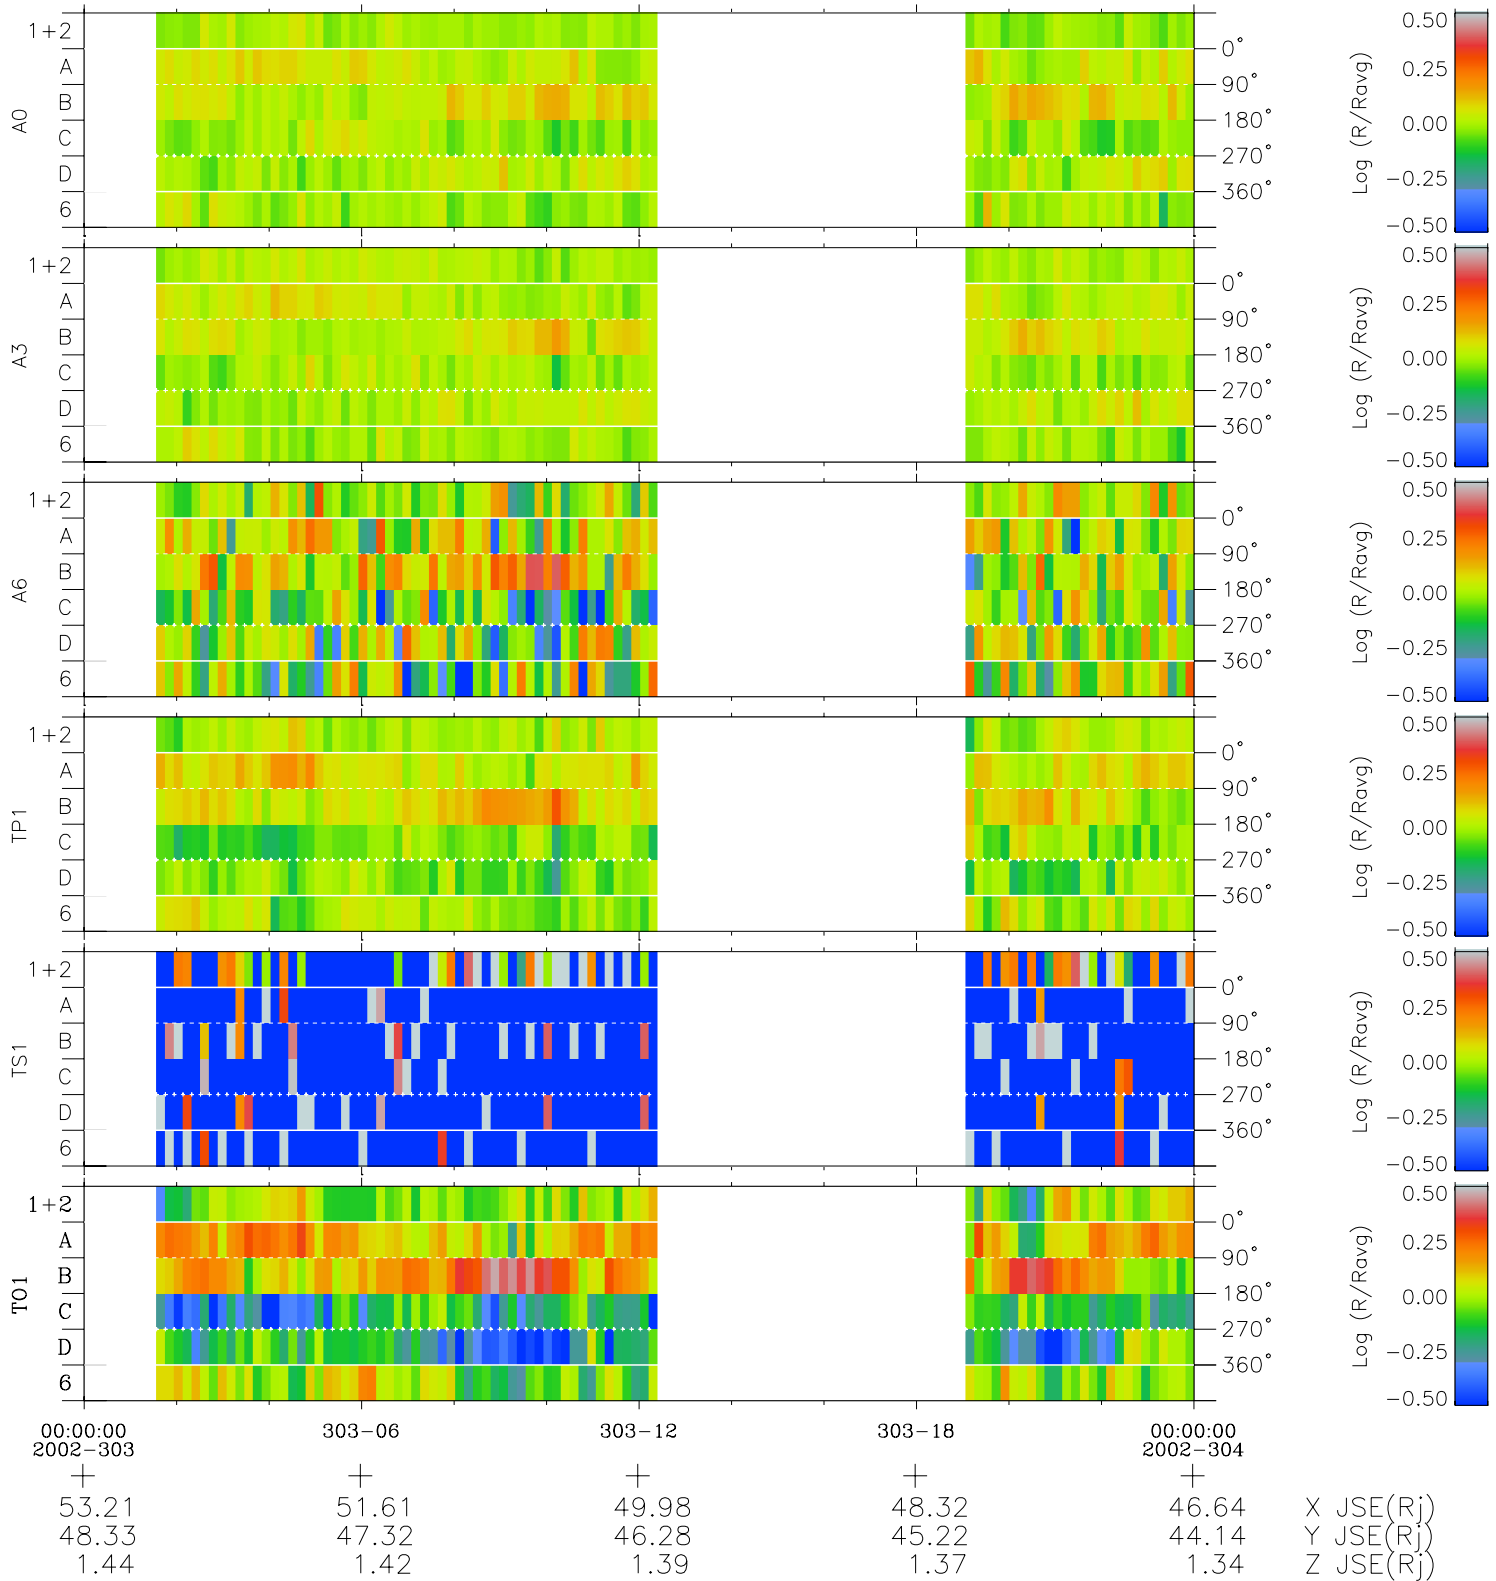

Galileo EPD Real Time Azimuth Anisotropies 02303

Software Version: RTAZIM_MEAN V 1.20
 Data Production: 08-00-03
 Plot Production: Wed Jan 8 03:30:05 2003
 Color File: wondr3
 Geofactor File: 1.1

- ◇ = Jupiter look direction
- = Corotation look direction