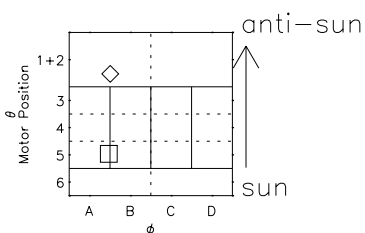

Galileo EPD Real Time Azimuth Anisotropies 02303

Software Version: RTAZIM_MEAN V 1.20
 Data Production: 08-00-03
 Plot Production: Wed Jan 8 03:30:05 2003
 Color File: wondr3
 Geofactor File: 1.1

- ◇ = Jupiter look direction
- = Corotation look direction