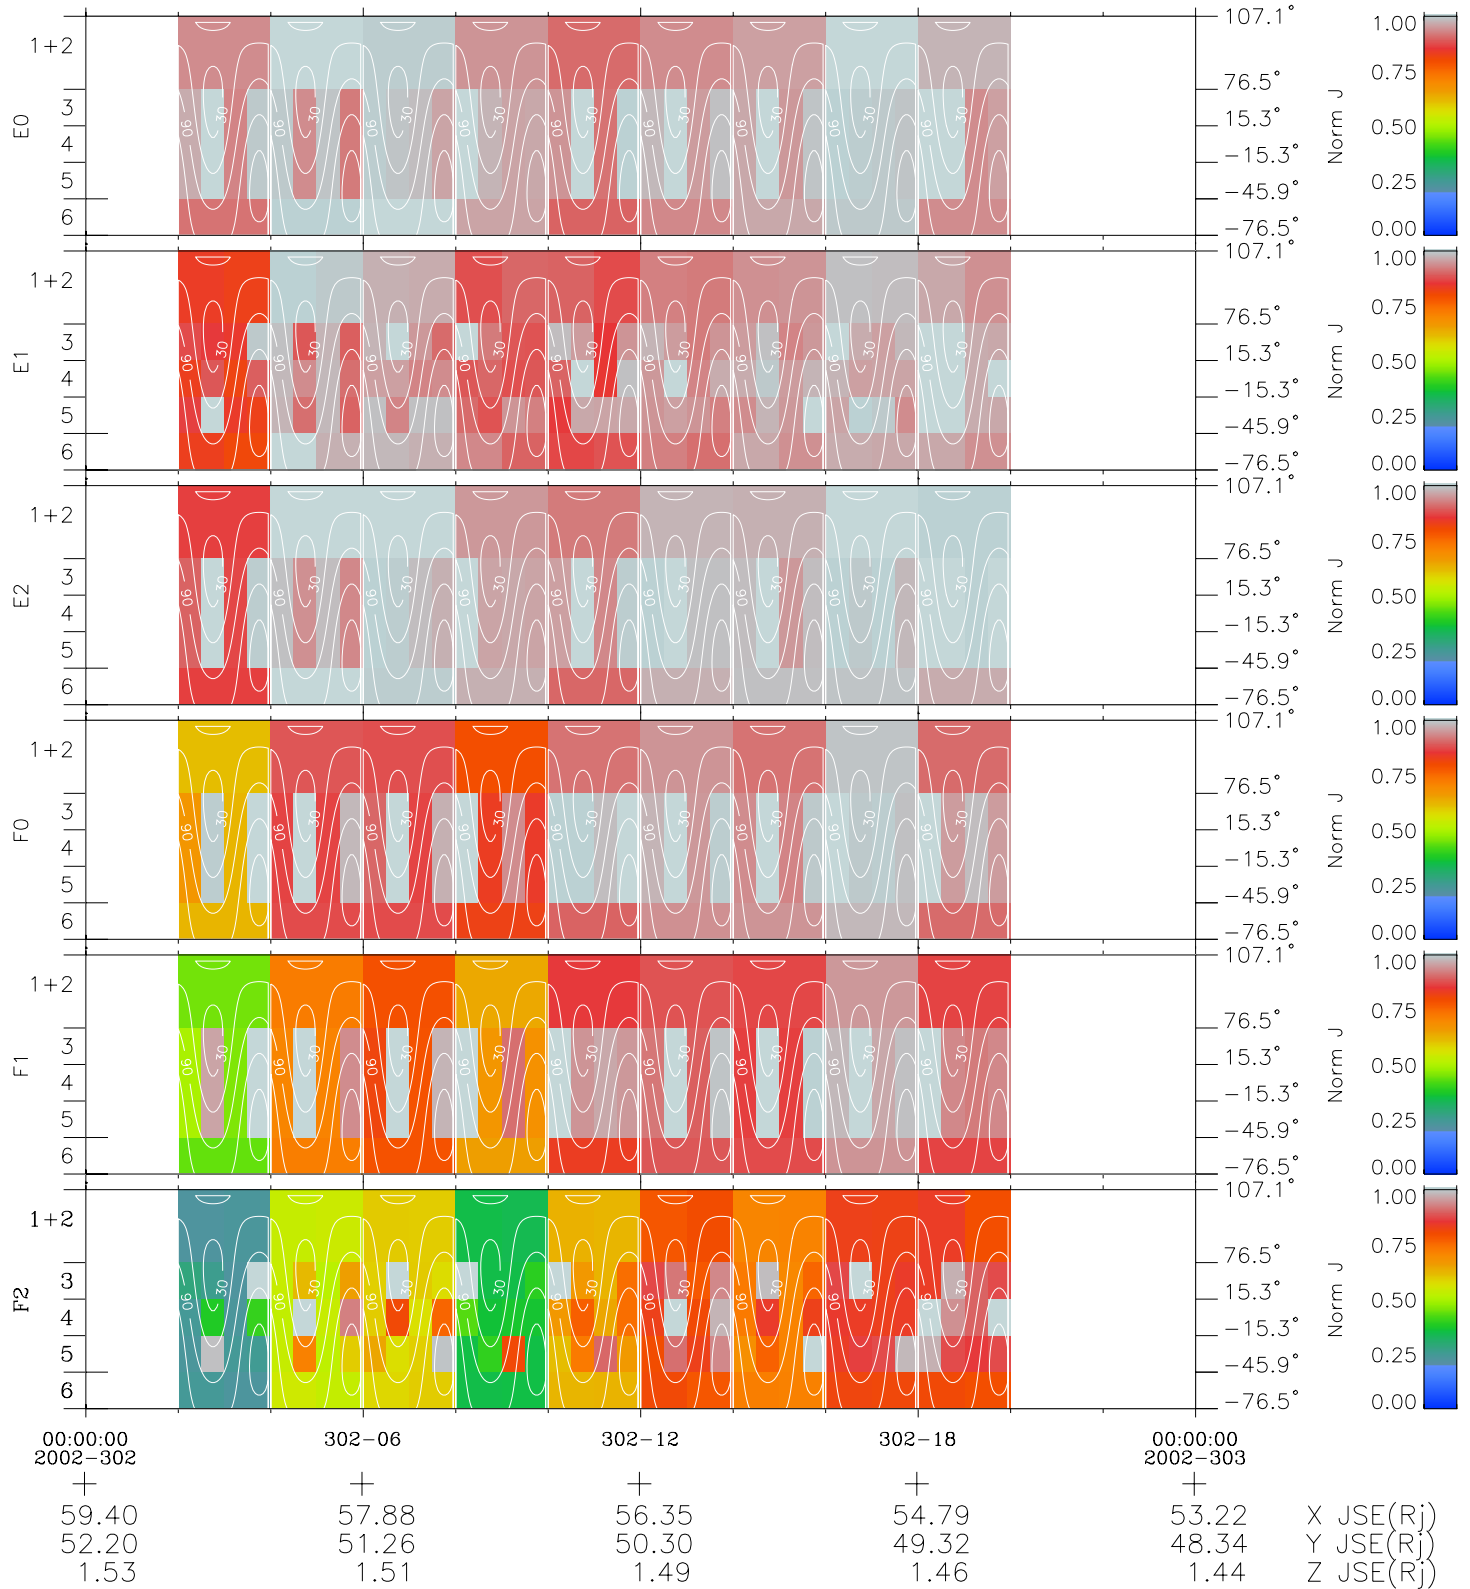

# Galileo EPD Real Time All-Sky Anisotropies 02302

Software Version: RTSKY\_NORM V 1.20  
 Data Production: 08-00-03  
 Plot Production: Wed Jan 8 03:22:37 2003  
 Color File: wondr3  
 Geofactor File: 1.1

- ◇ = Jupiter look direction
- = Corotation look direction