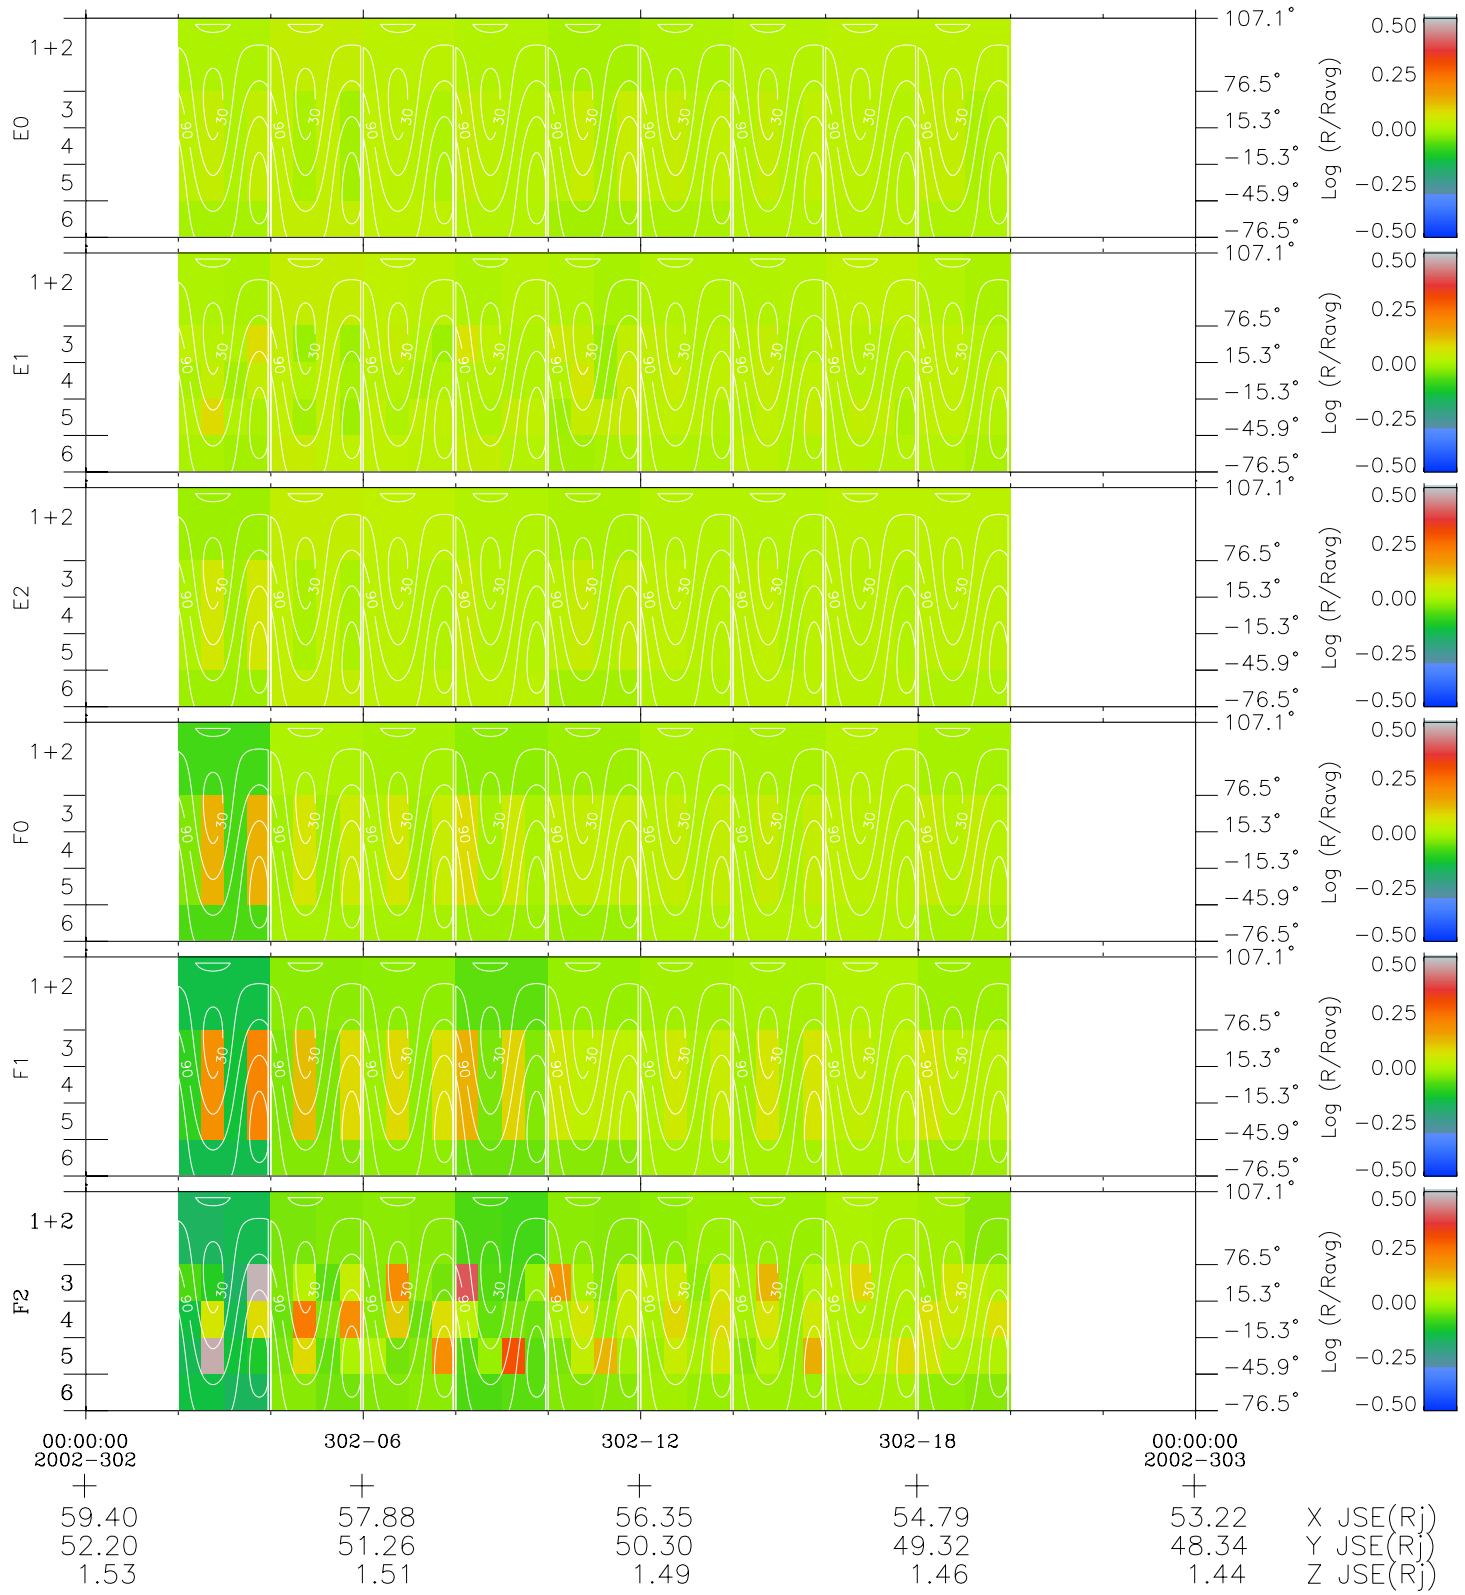

Galileo EPD Real Time All-Sky Anisotropies 02302

Software Version: RTSKY_MEAN V 1.20
 Data Production: 08-00-03
 Plot Production: Wed Jan 8 03:22:17 2003
 Color File: wondr3
 Geofactor File: 1.1

- ◇ = Jupiter look direction
- = Corotation look direction