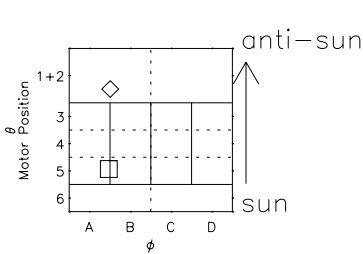

Galileo EPD Real Time All-Sky Anisotropies 02302

Software Version: RTSKY_MEAN V 1.20
 Data Production: 08-00-03
 Plot Production: Wed Jan 8 03:22:17 2003
 Color File: wondr3
 Geofactor File: 1.1

- ◇ = Jupiter look direction
- = Corotation look direction