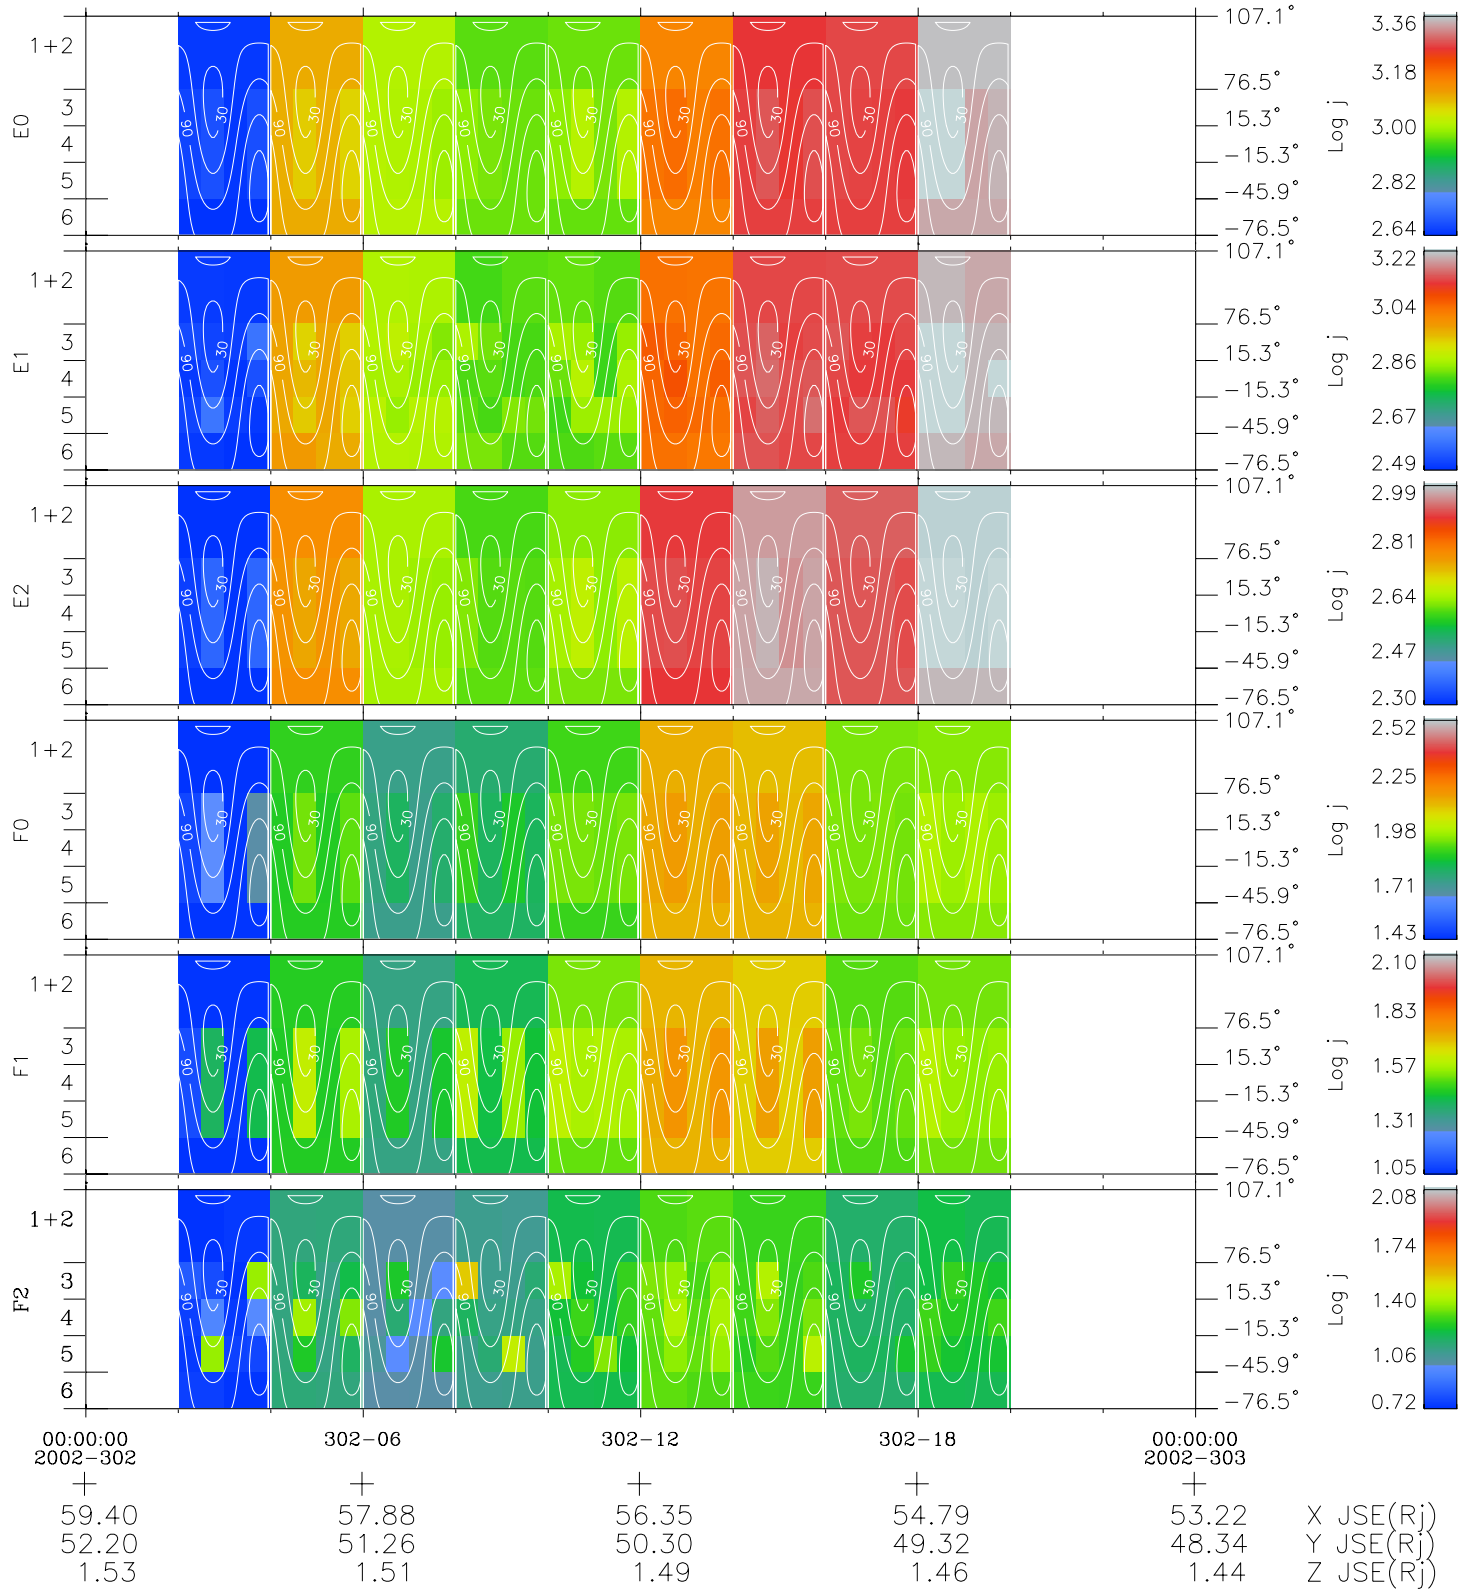

Galileo EPD Real Time All-Sky Anisotropies 02302

Software Version: RTSKY_FLUX V 1.20
 Data Production: 08-00-03
 Plot Production: Wed Jan 8 03:22:27 2003
 Color File: wondr3
 Geofactor File: 1.1

- ◇ = Jupiter look direction
- = Corotation look direction