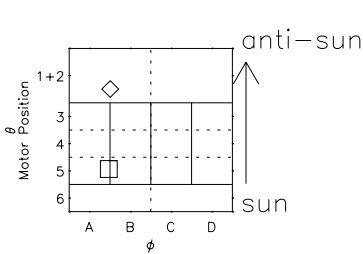

Galileo EPD Real Time All-Sky Anisotropies 02302

Software Version: RTSKY_MEAN V 1.20
 Data Production: 08-00-03
 Plot Production: Wed Jan 8 03:22:12 2003
 Color File: wondr3
 Geofactor File: 1.1

- ◇ = Jupiter look direction
- = Corotation look direction