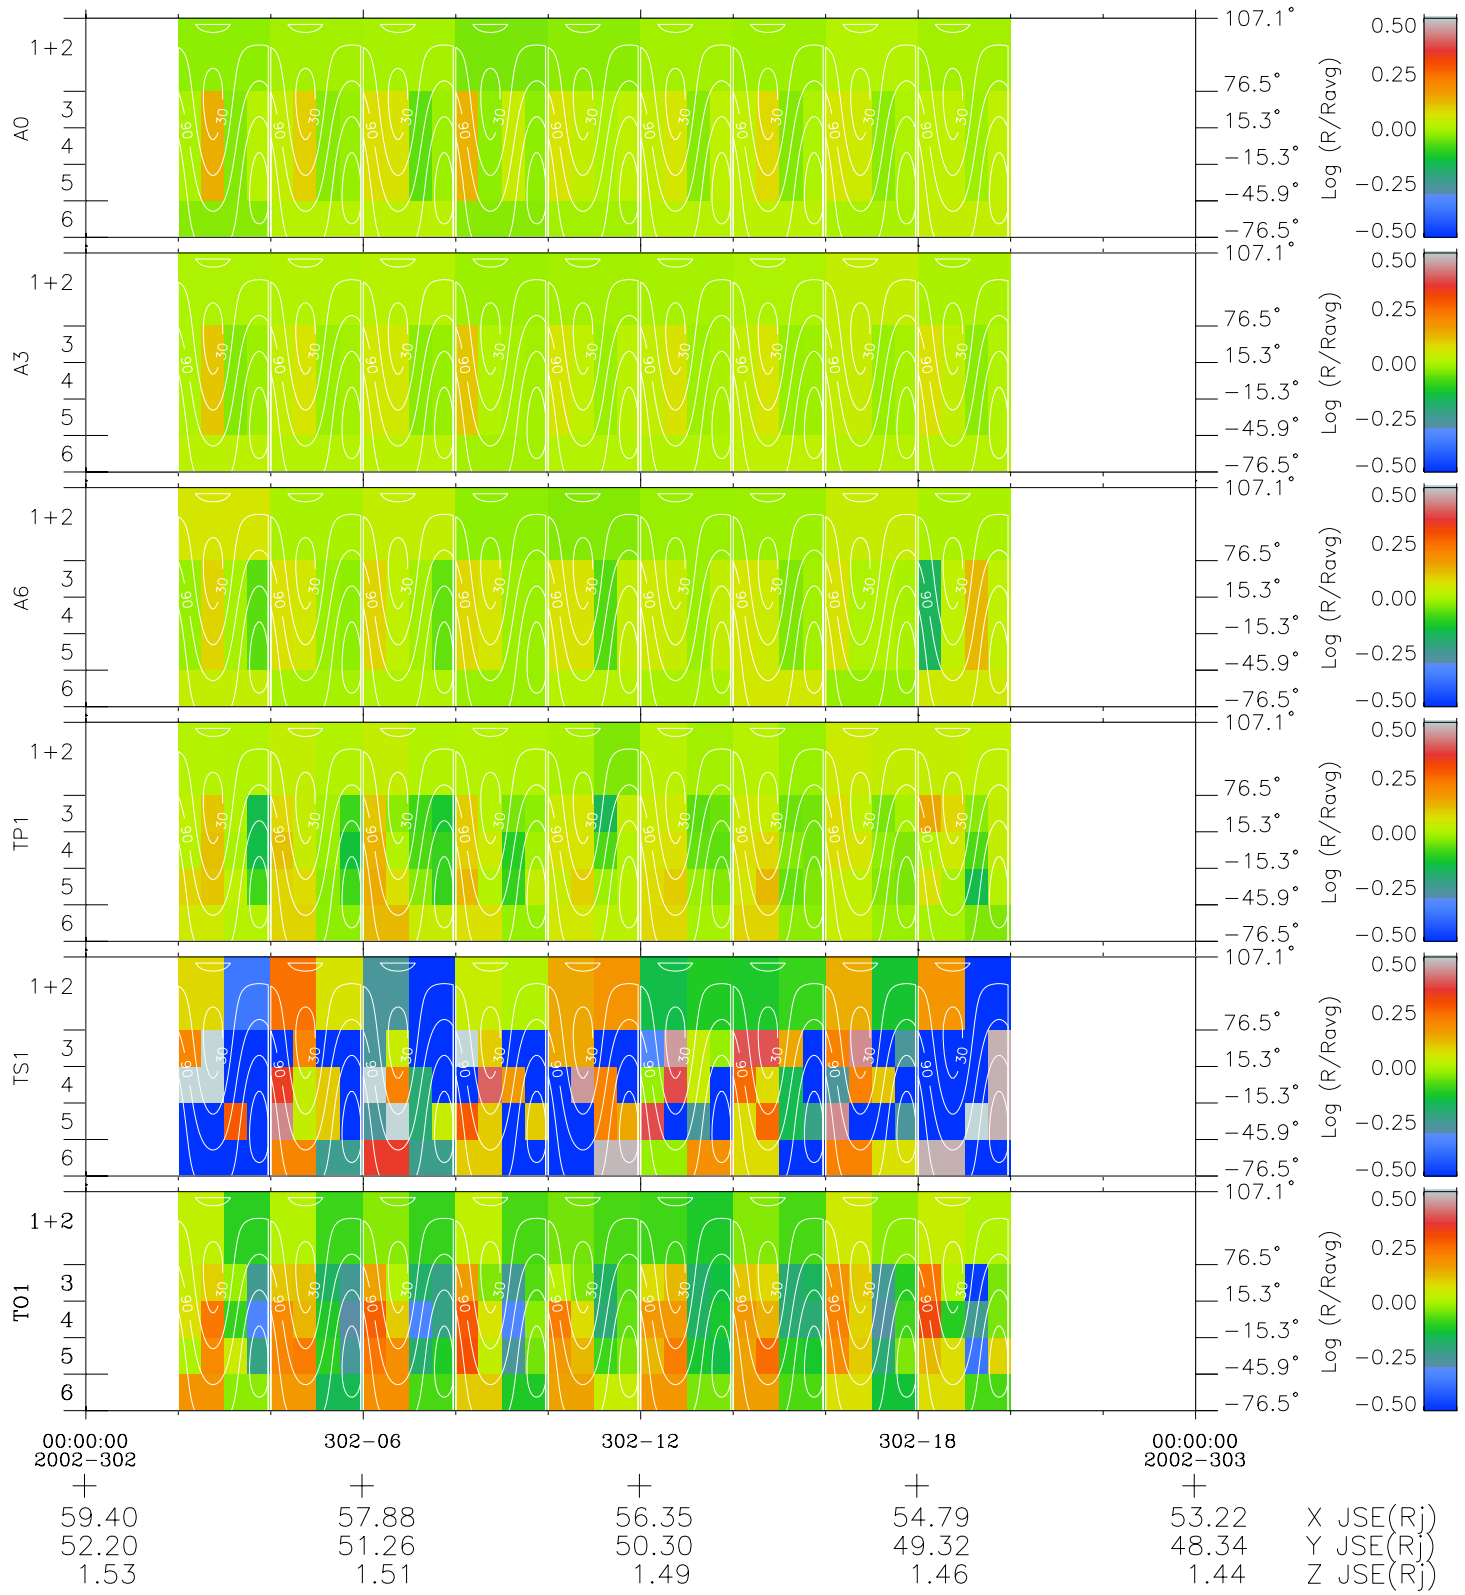

Galileo EPD Real Time All-Sky Anisotropies 02302

Software Version: RTSKY_MEAN V 1.20
 Data Production: 08-00-03
 Plot Production: Wed Jan 8 03:22:12 2003
 Color File: wondr3
 Geofactor File: 1.1

- ◇ = Jupiter look direction
- = Corotation look direction