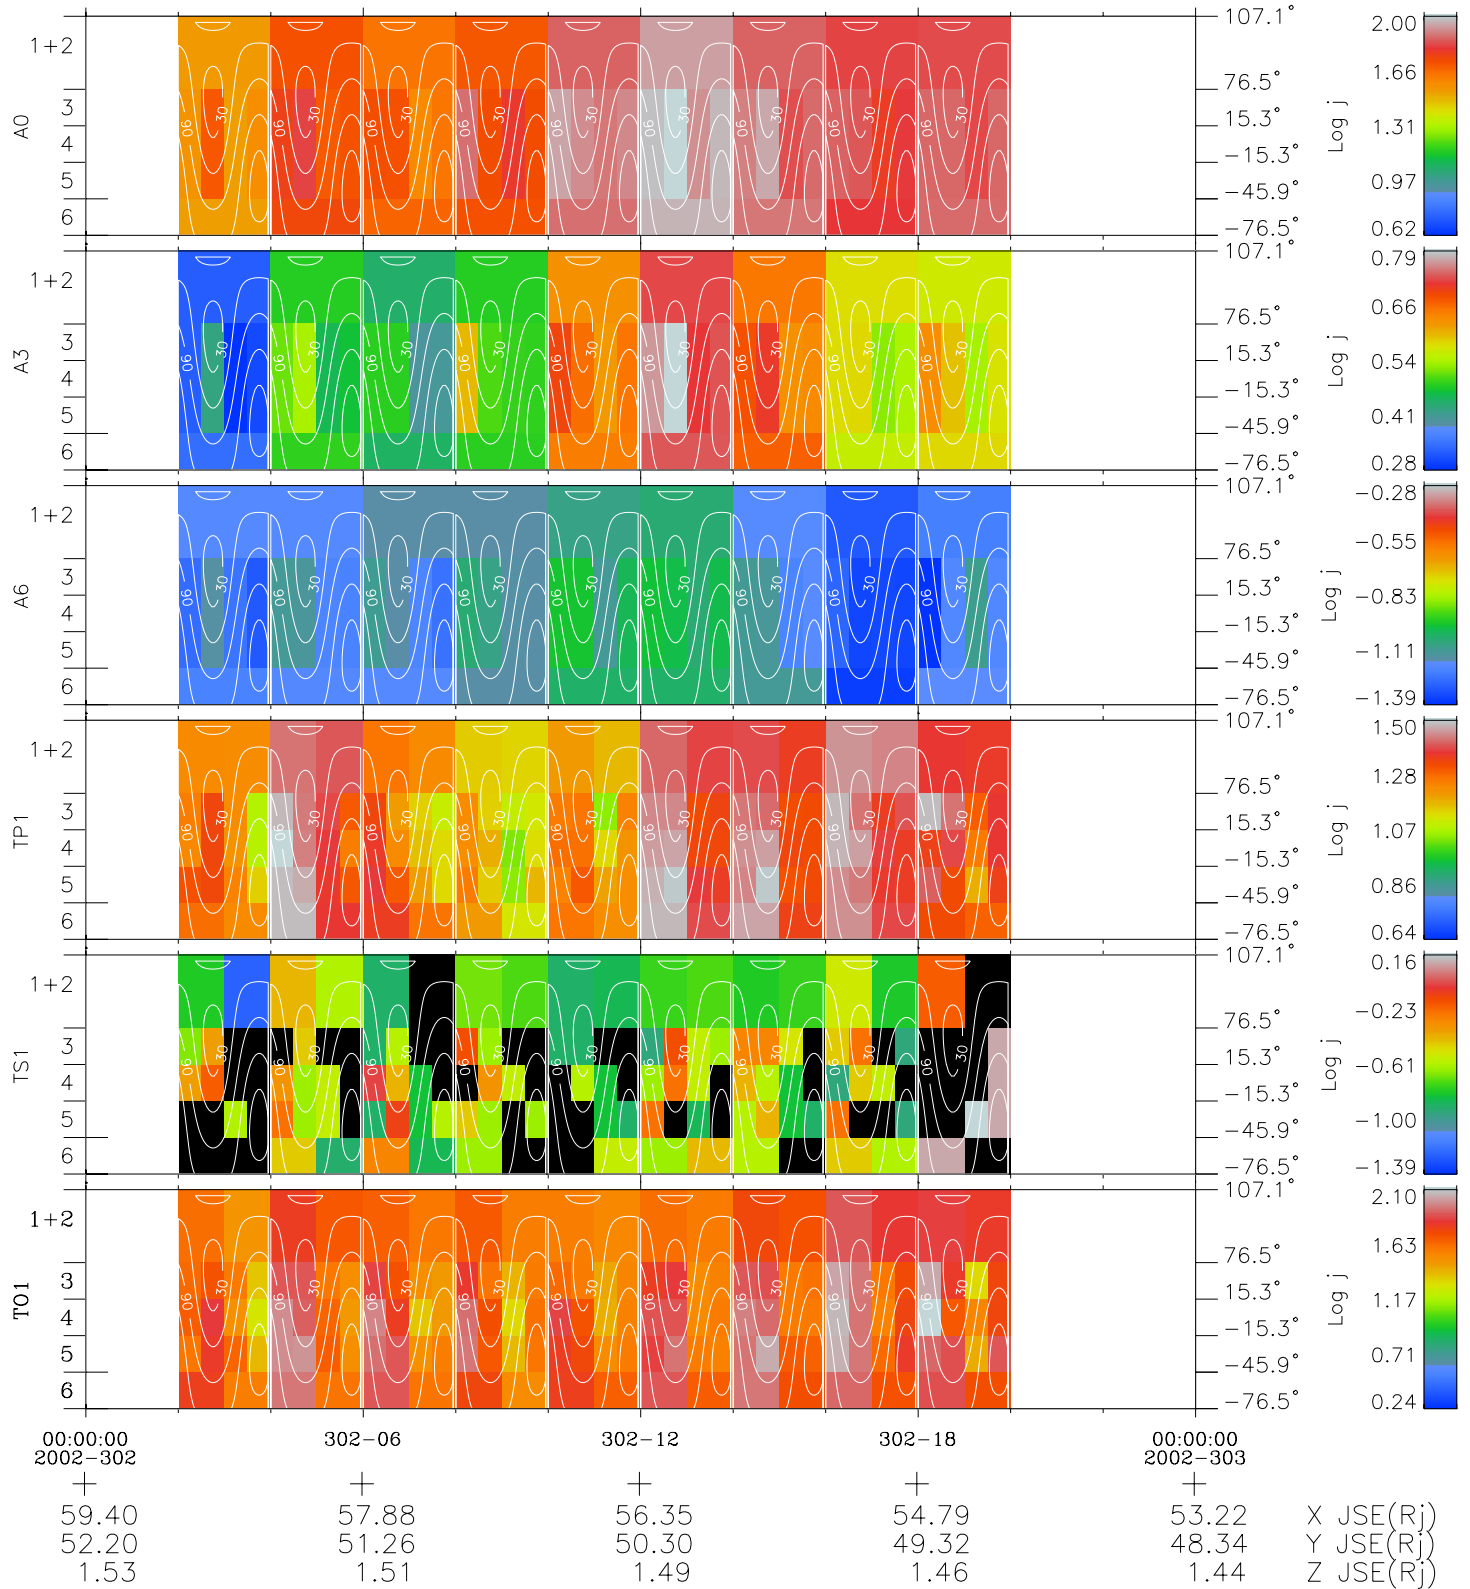

# Galileo EPD Real Time All-Sky Anisotropies 02302

Software Version: RTSKY\_FLUX V 1.20  
 Data Production: 08-00-03  
 Plot Production: Wed Jan 8 03:22:22 2003  
 Color File: wondr3  
 Geofactor File: 1.1

- ◇ = Jupiter look direction
- = Corotation look direction