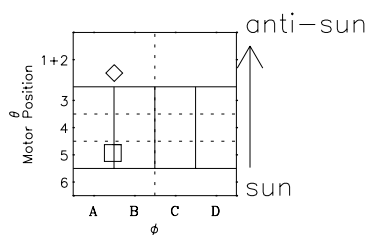

# Galileo EPD Real-Time Omni 02302

Software Version: RTLINE\_OMNI V 1.20  
Data Production: 08-00-03  
Plot Production: Wed Jan 8 03:23:25 2003

- ◇ = Jupiter look direction
- = Corotation look direction