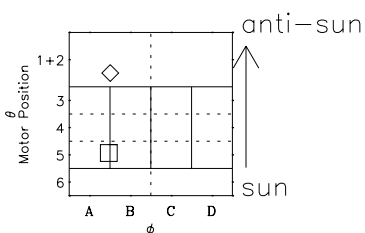

Galileo EPD Real-Time Six-Sector 02302

Software Version: RTLINE_R6 V 1.20
Data Production: 08-00-03
Plot Production: Wed Jan 8 03:23:32 2003

◇ = Jupiter look direction
□ = Corotation look direction