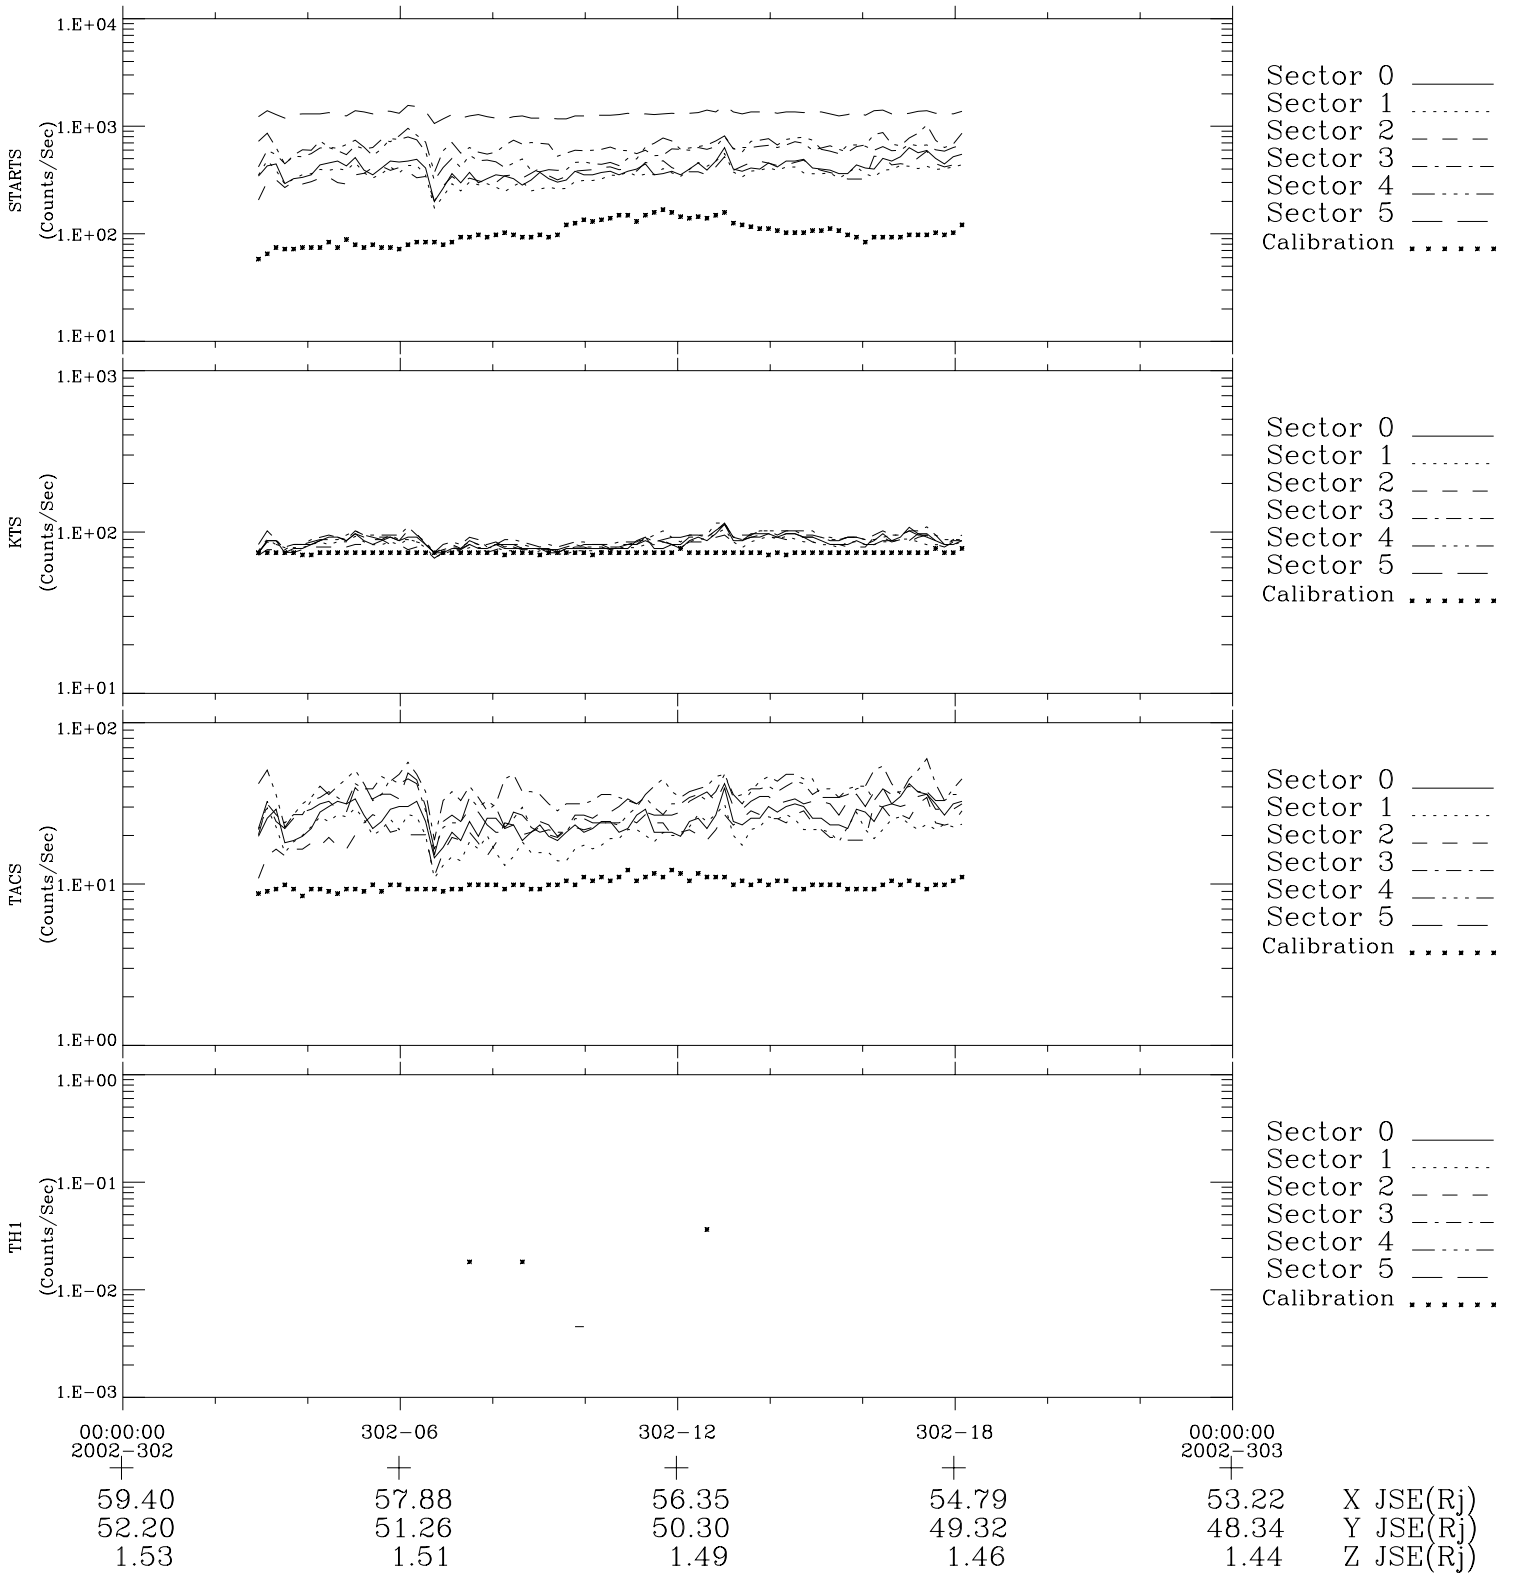

Galileo EPD Real-Time Six-Sector 02302

Software Version: RTLINE_R6 V 1.20
Data Production: 08-00-03
Plot Production: Wed Jan 8 03:23:32 2003

◇ = Jupiter look direction
□ = Corotation look direction