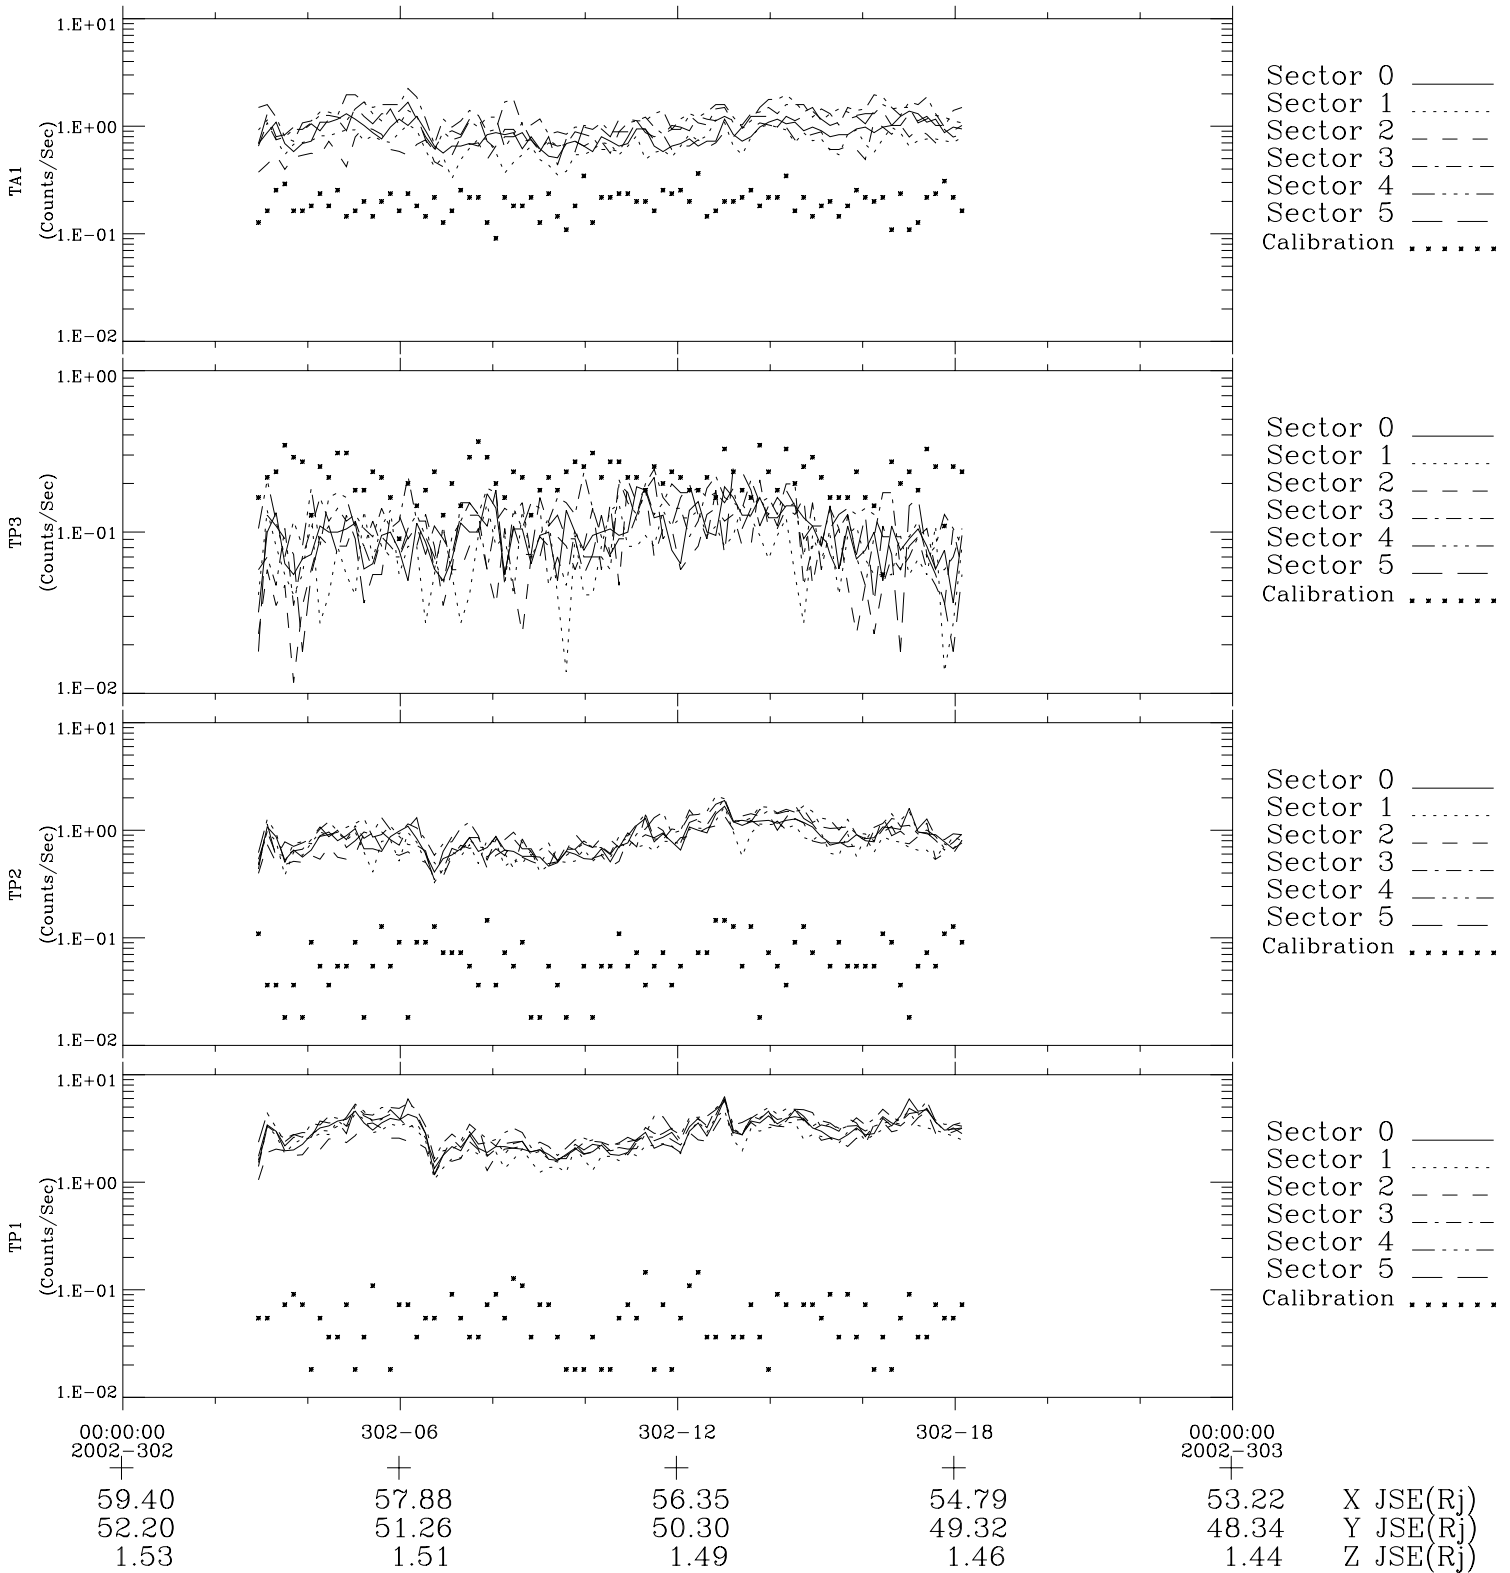

Galileo EPD Real-Time Six-Sector 02302

Software Version: RTLINE_R6 V 1.20
Data Production: 08-00-03
Plot Production: Wed Jan 8 03:23:30 2003

◇ = Jupiter look direction
□ = Corotation look direction