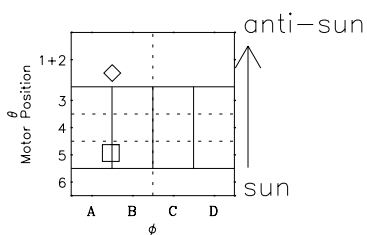

Galileo EPD Real-Time Six-Sector 02302

Software Version: RTLINE_R6 V 1.20
Data Production: 08-00-03
Plot Production: Wed Jan 8 03:23:30 2003

◇ = Jupiter look direction
□ = Corotation look direction