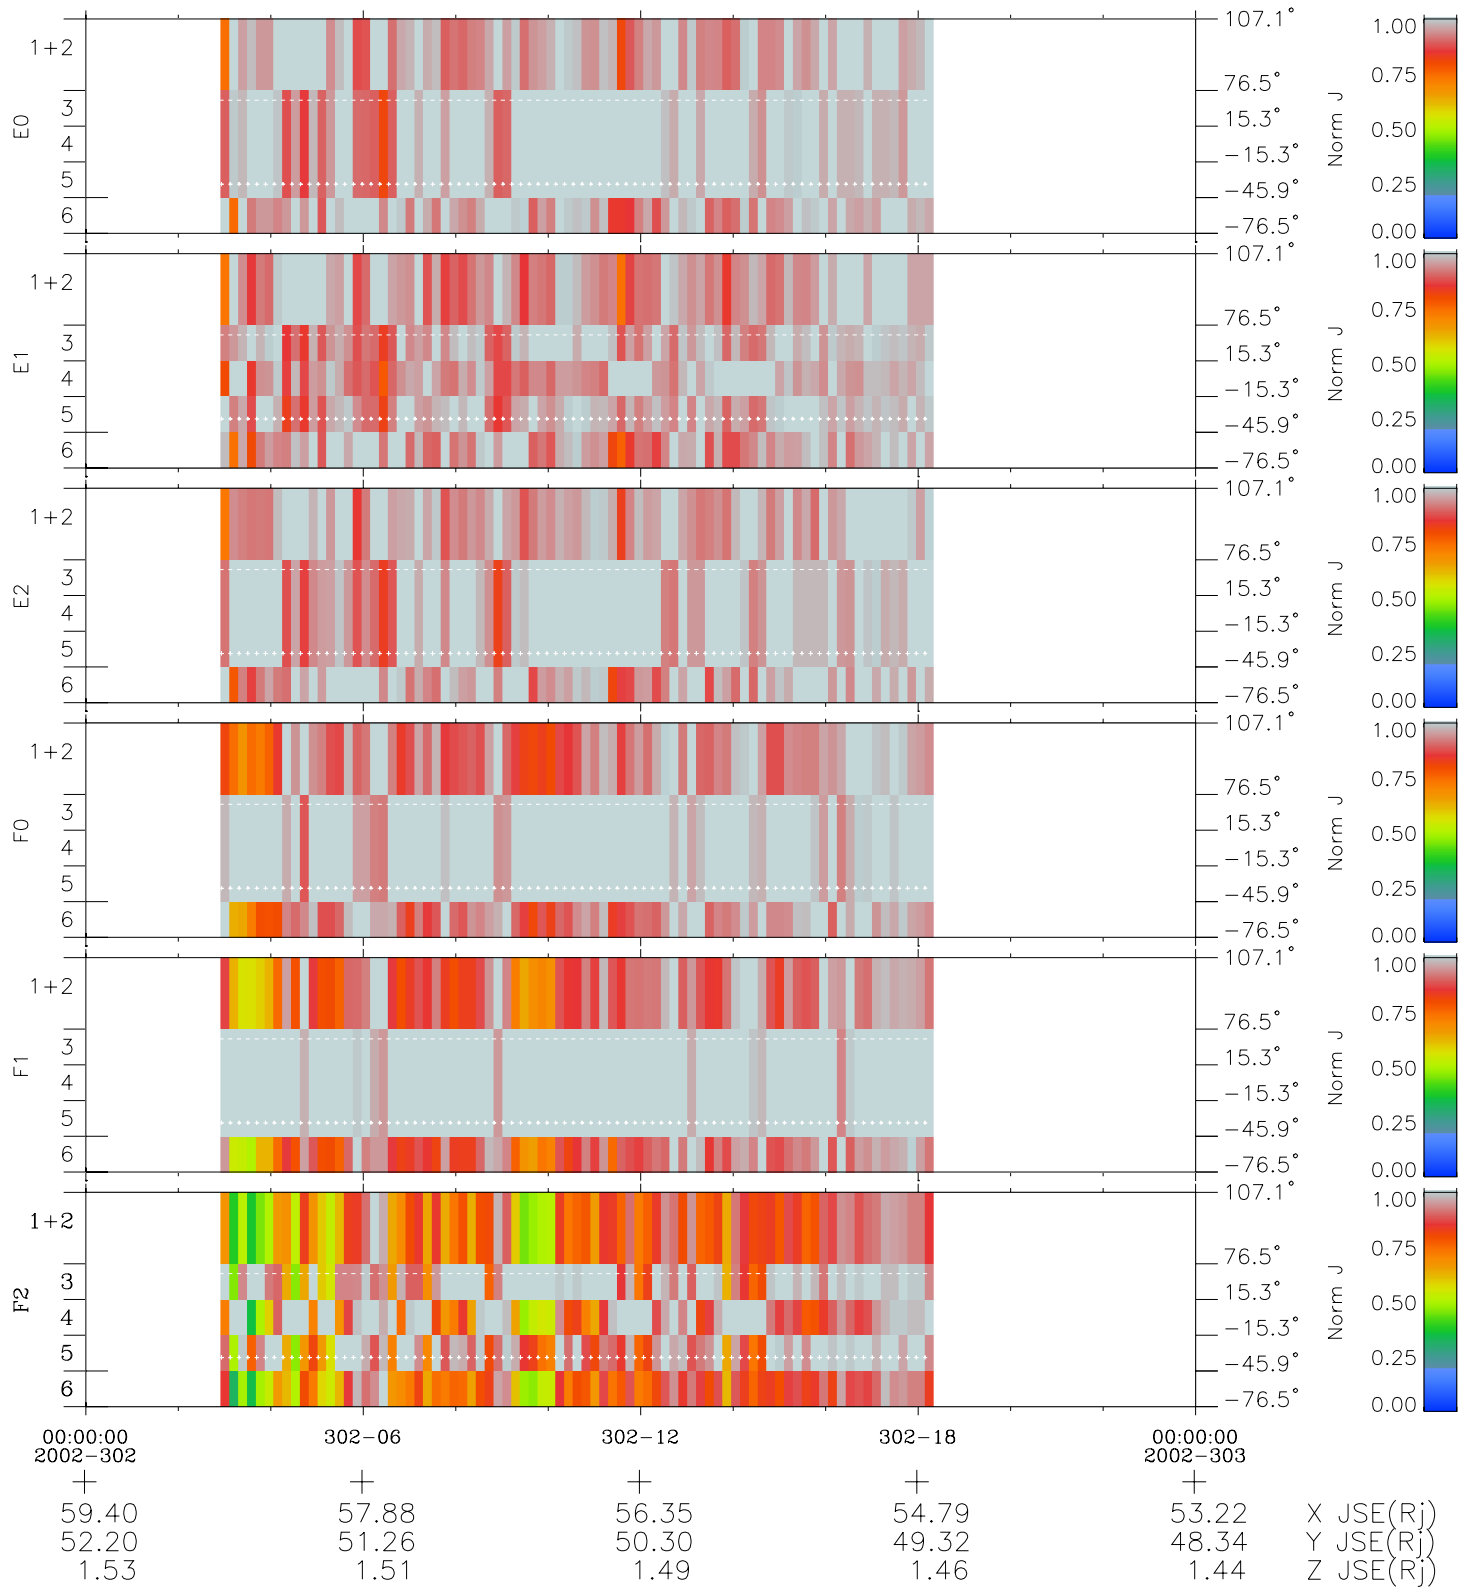

Galileo EPD Real Elevation Anisotropies 02302

Software Version: RTELEV_NORM V 1.20
Data Production: 08-00-03
Plot Production: Wed Jan 8 03:23:00 2003
Color File: wondr3
Geofactor File: 1.1

- ◇ = Jupiter look direction
- = Corotation look direction