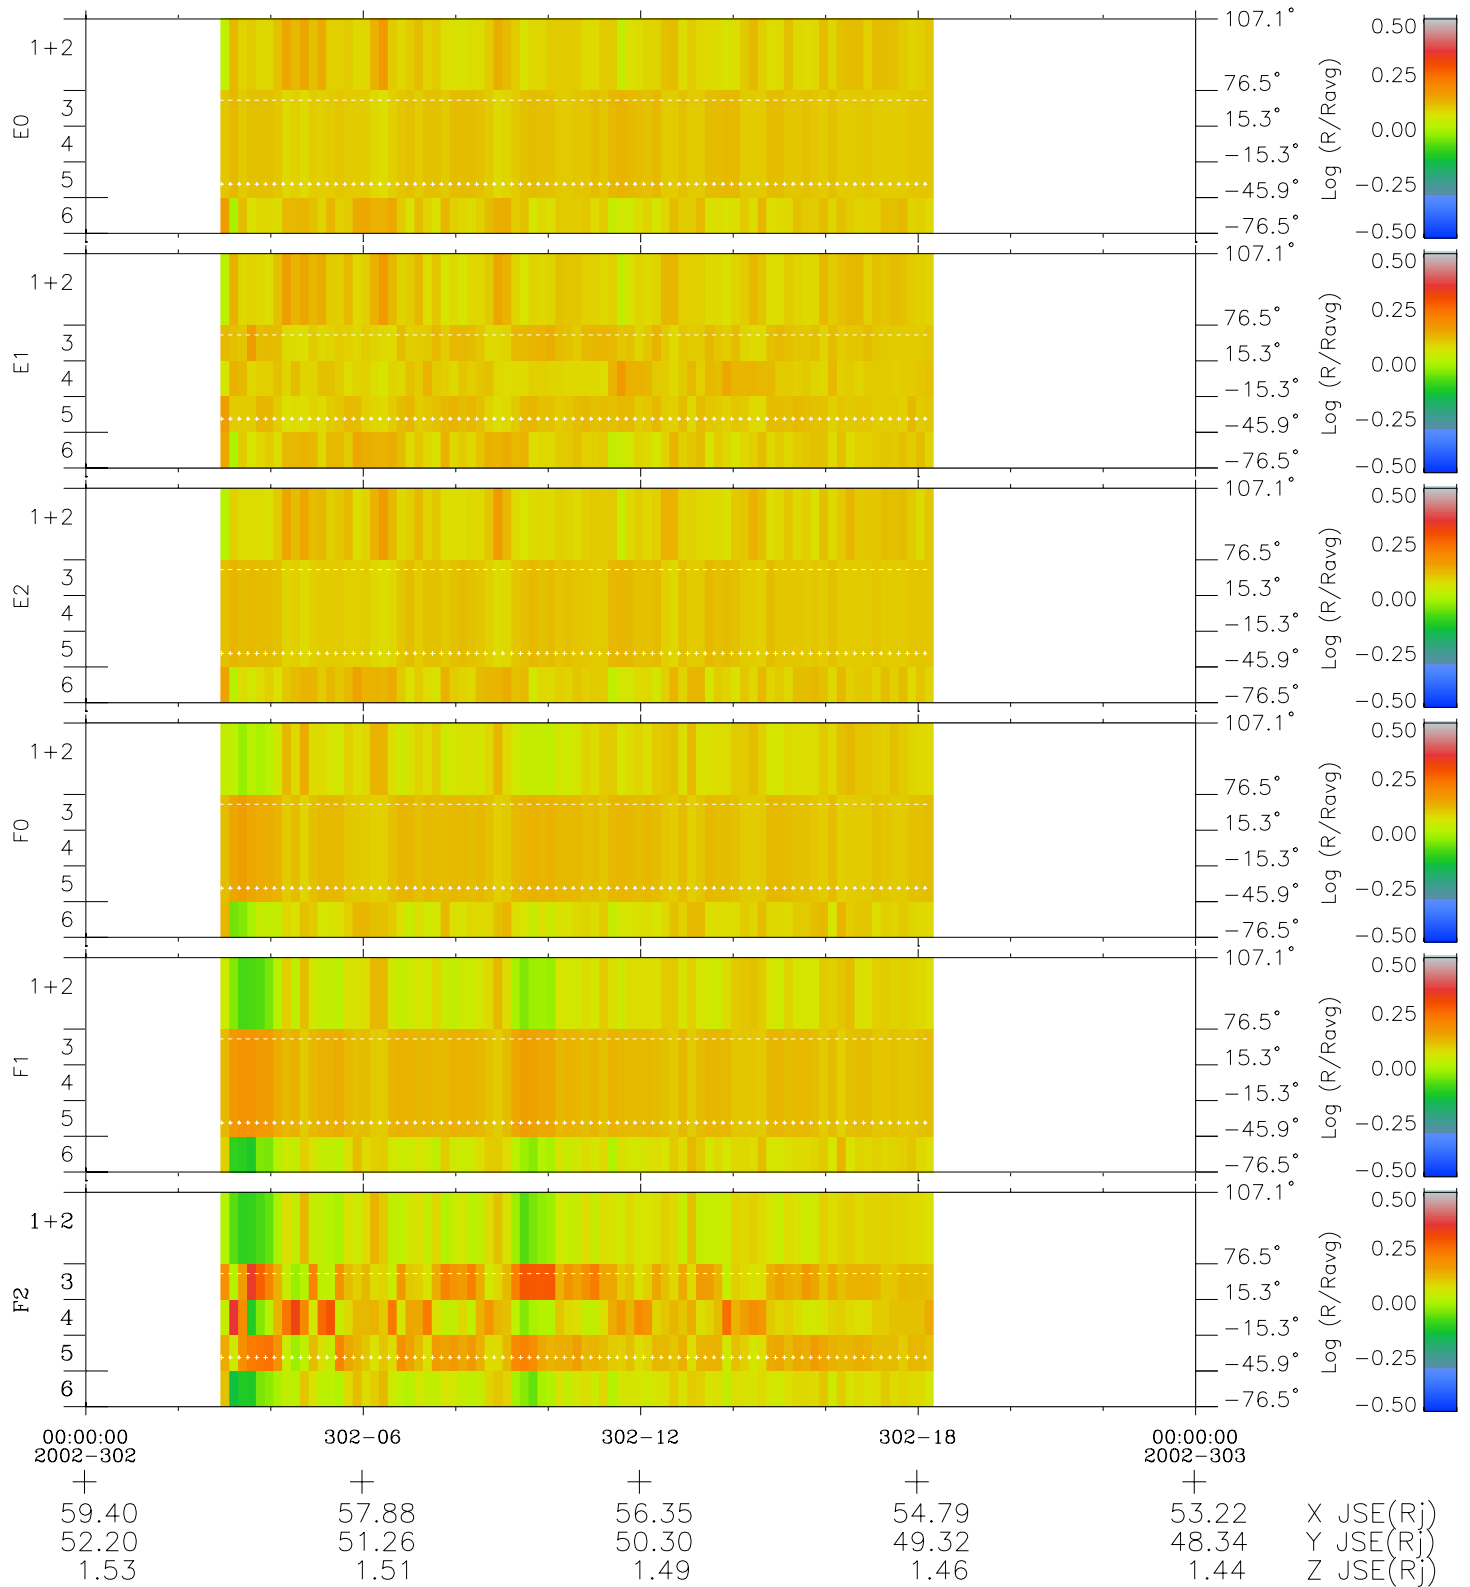

# Galileo EPD Real Elevation Anisotropies 02302

Software Version: RTELEV\_MEAN V 1.20  
Data Production: 08-00-03  
Plot Production: Wed Jan 8 03:22:45 2003  
Color File: wondr3  
Geofactor File: 1.1

- ◇ = Jupiter look direction
- = Corotation look direction