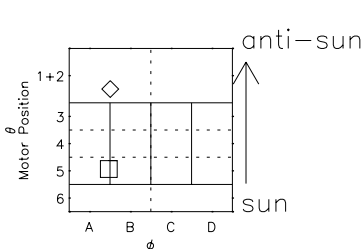

Galileo EPD Real Elevation Anisotropies 02302

Software Version: RTELEV_FLUX V 1.20
 Data Production: 08-00-03
 Plot Production: Wed Jan 8 03:22:52 2003
 Color File: wondr3
 Geofactor File: 1.1

- ◇ = Jupiter look direction
- = Corotation look direction