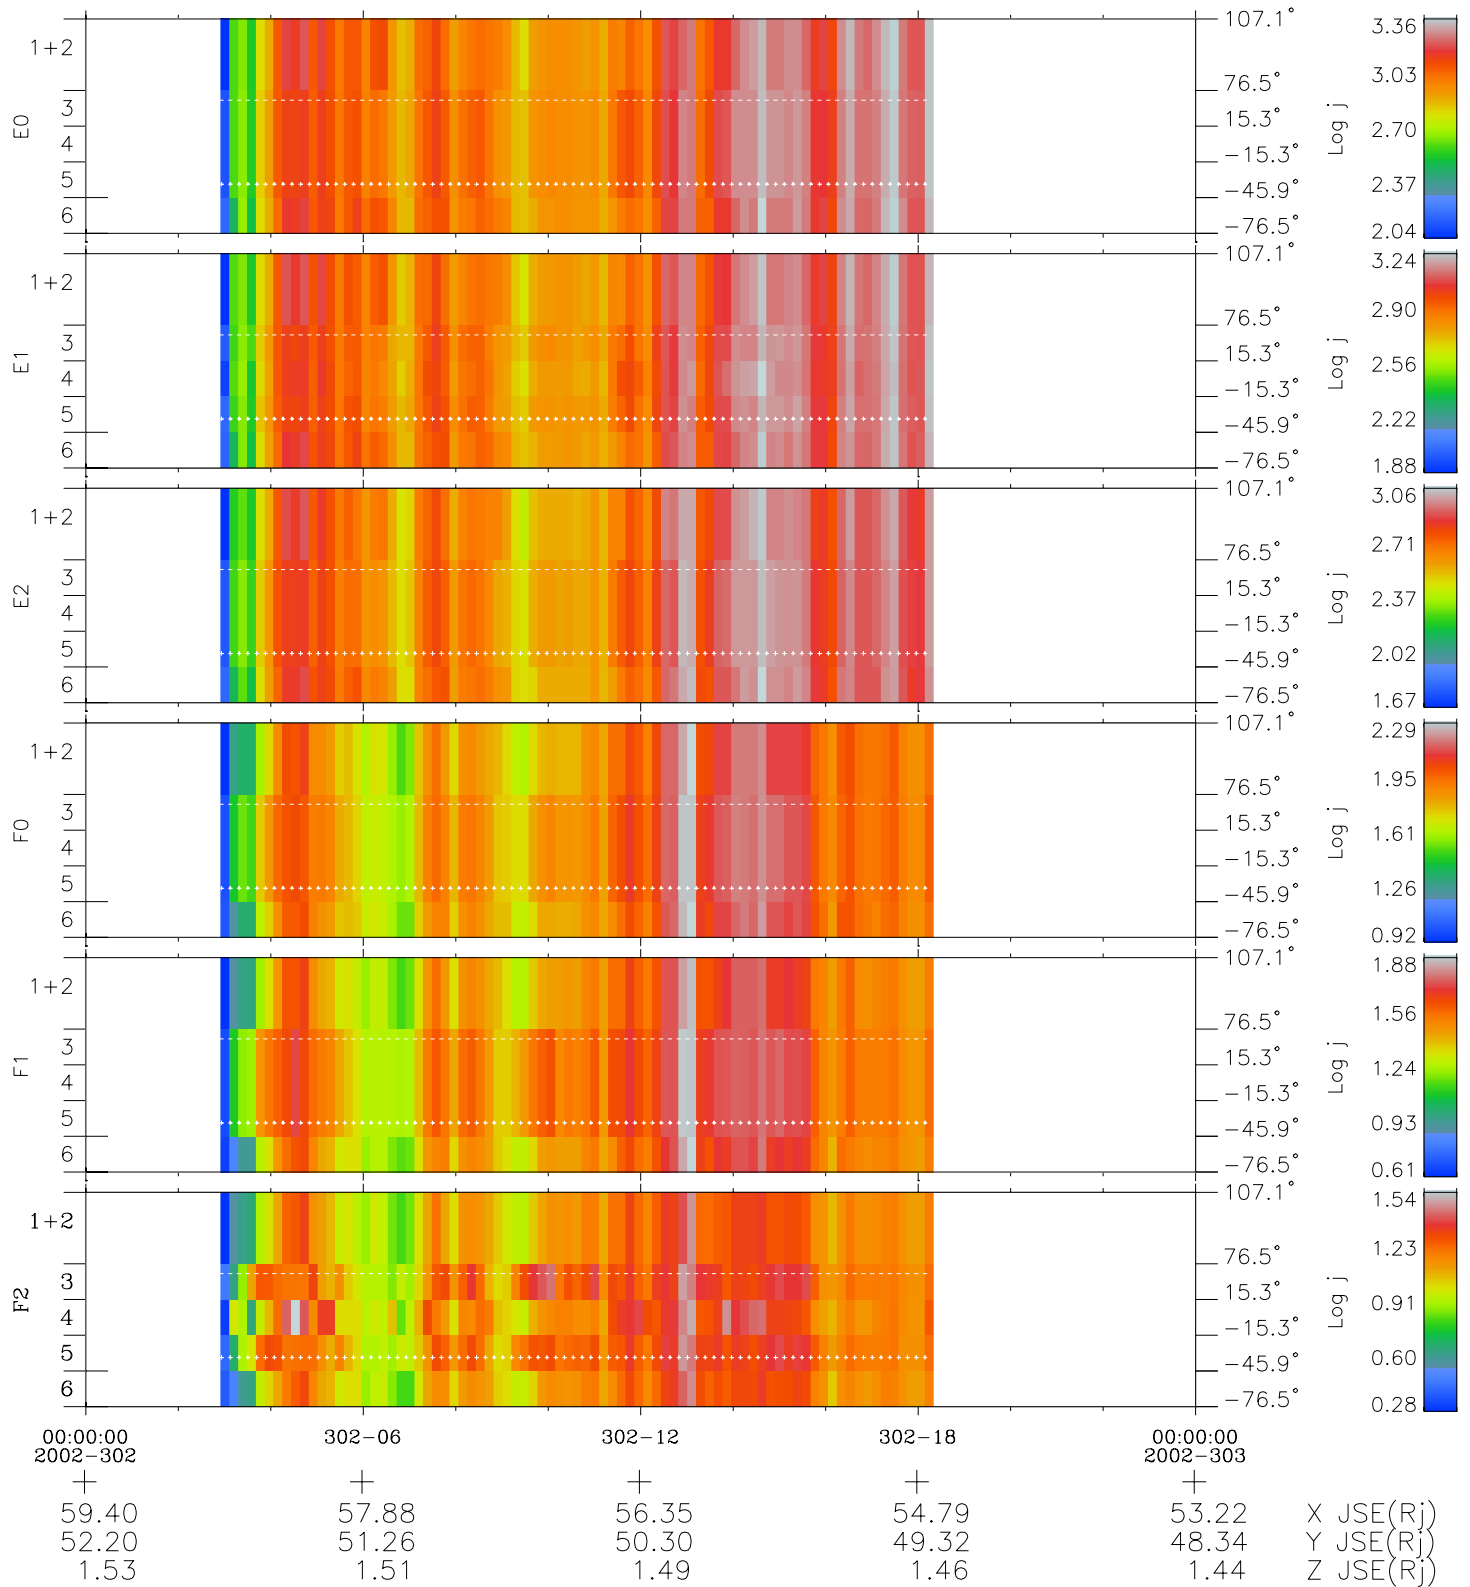

Galileo EPD Real Elevation Anisotropies 02302

Software Version: RTELEV_FLUX V 1.20
 Data Production: 08-00-03
 Plot Production: Wed Jan 8 03:22:52 2003
 Color File: wondr3
 Geofactor File: 1.1

- ◇ = Jupiter look direction
- = Corotation look direction