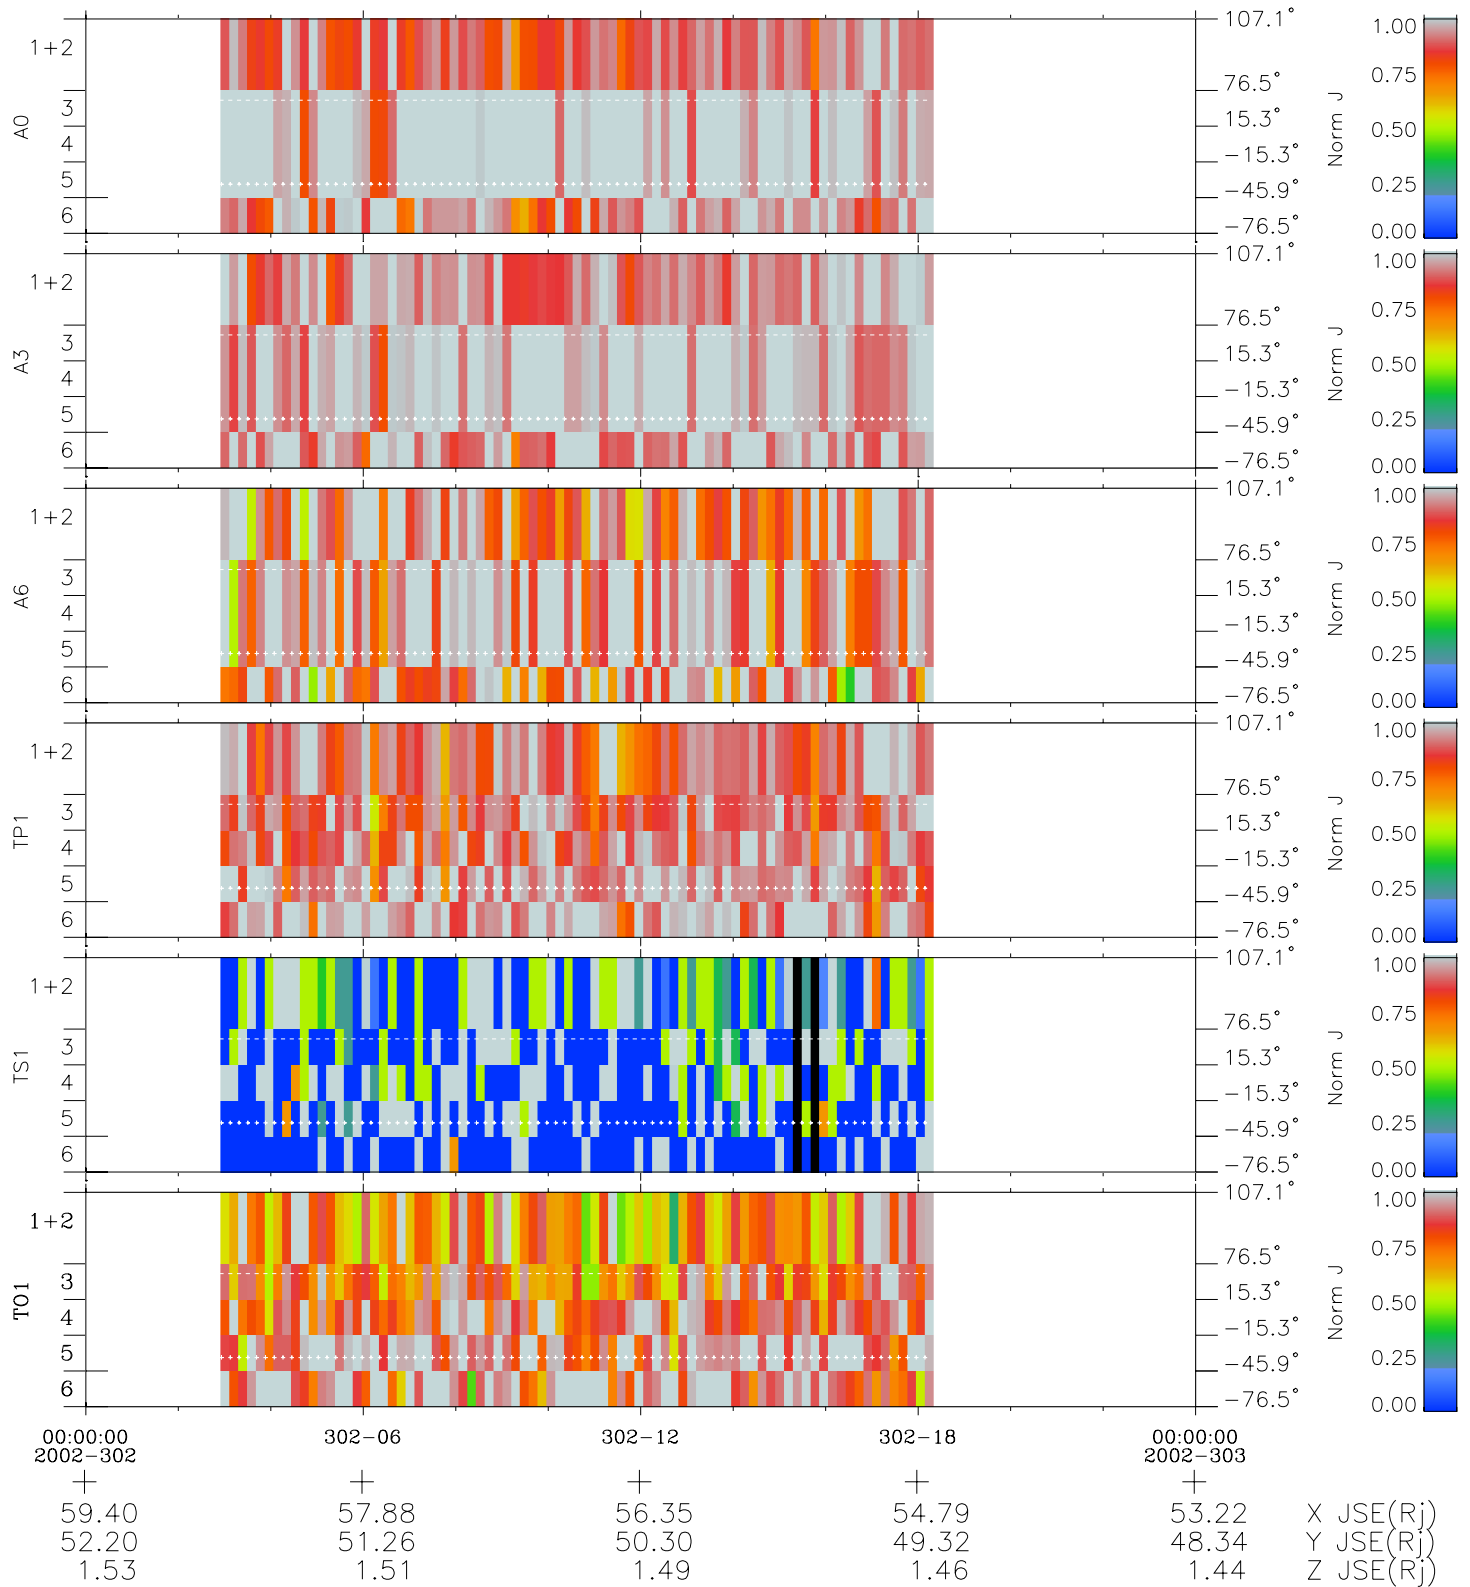

Galileo EPD Real Elevation Anisotropies 02302

Software Version: RTELEV_NORM V 1.20
 Data Production: 08-00-03
 Plot Production: Wed Jan 8 03:22:56 2003
 Color File: wondr3
 Geofactor File: 1.1

- ◇ = Jupiter look direction
- = Corotation look direction