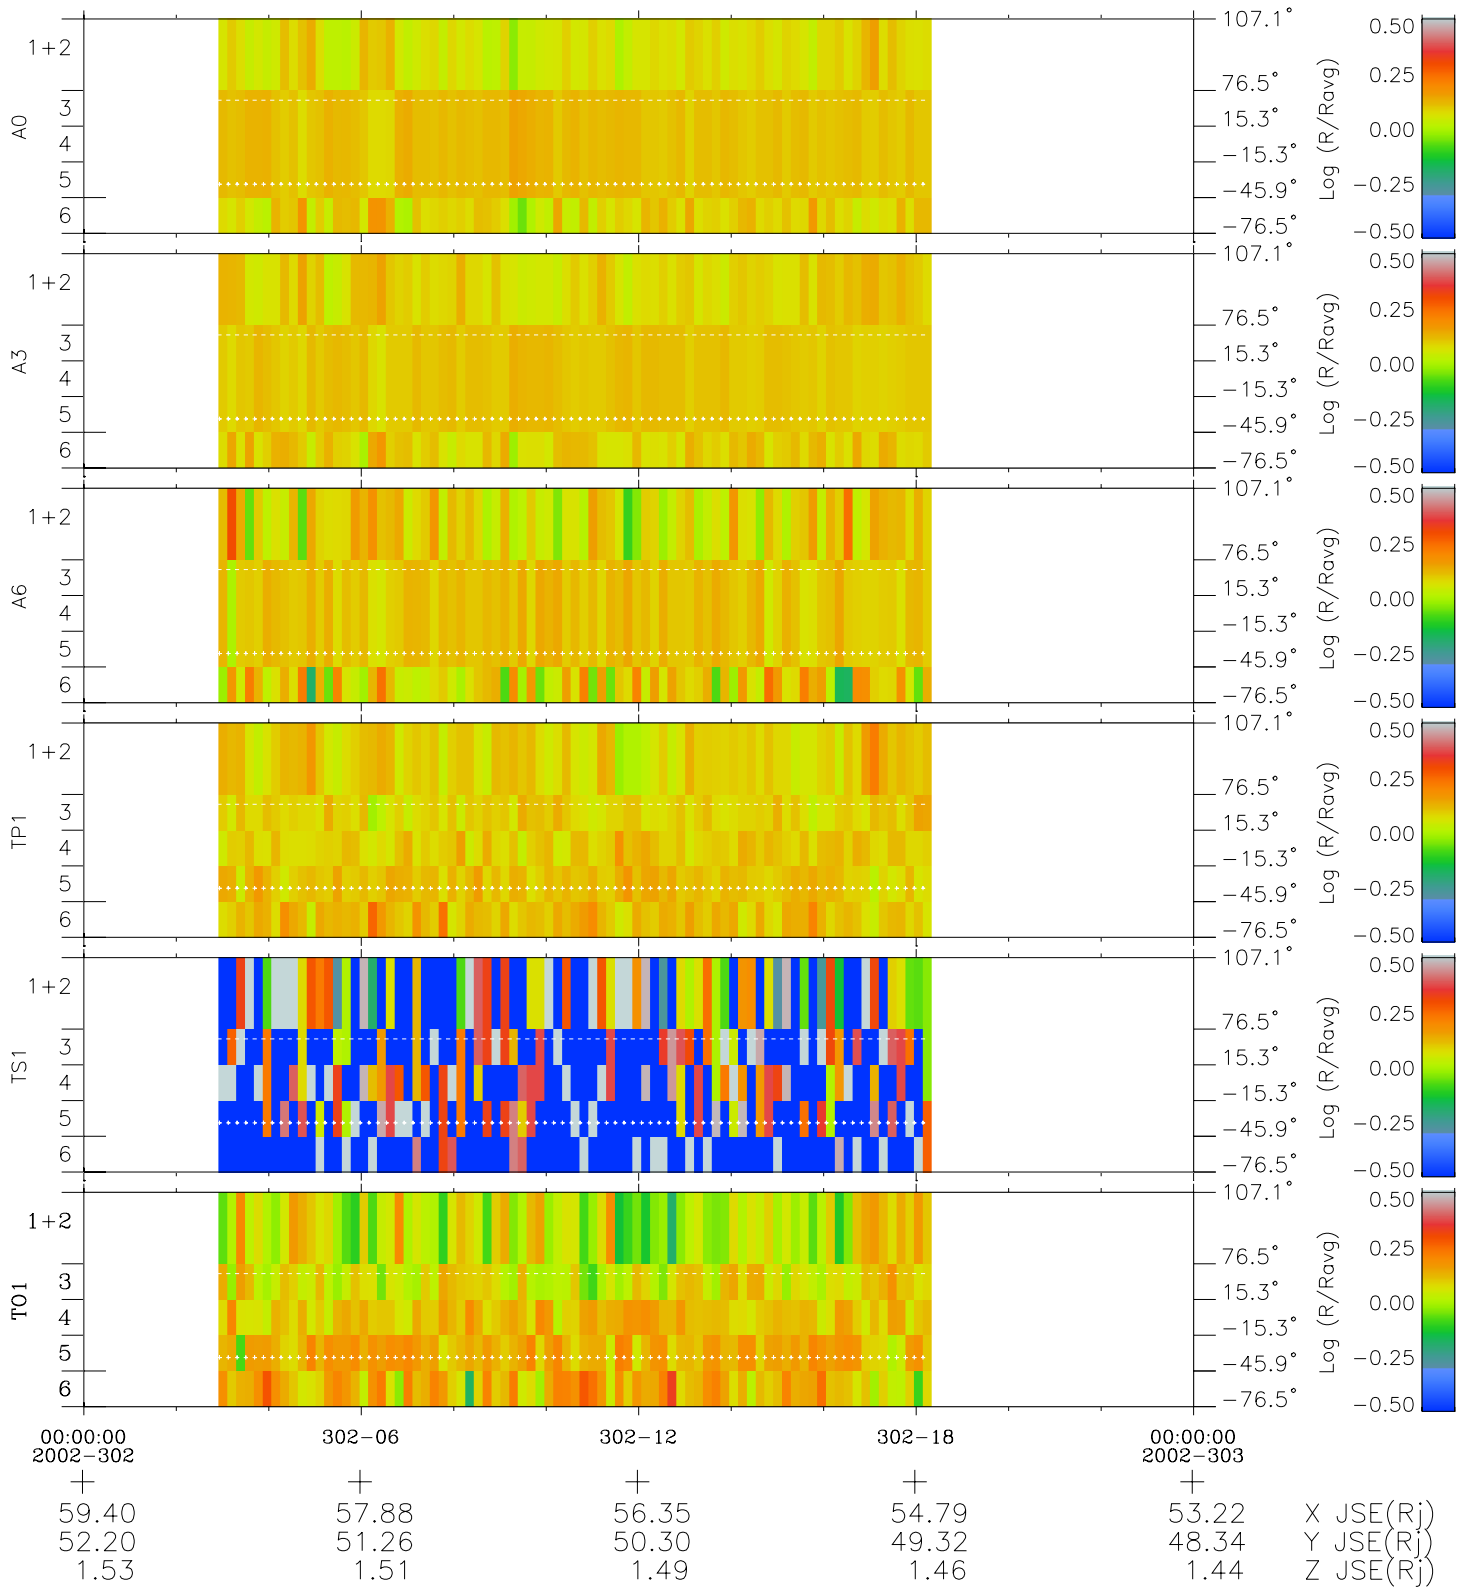

Galileo EPD Real Elevation Anisotropies 02302

Software Version: RTELEV_MEAN V 1.20
 Data Production: 08-00-03
 Plot Production: Wed Jan 8 03:22:41 2003
 Color File: wondr3
 Geofactor File: 1.1

- ◇ = Jupiter look direction
- = Corotation look direction