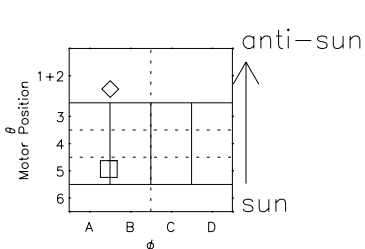

Galileo EPD Real Elevation Anisotropies 02302

Software Version: RTELEV_MEAN V 1.20
 Data Production: 08-00-03
 Plot Production: Wed Jan 8 03:22:41 2003
 Color File: wondr3
 Geofactor File: 1.1

- ◇ = Jupiter look direction
- = Corotation look direction