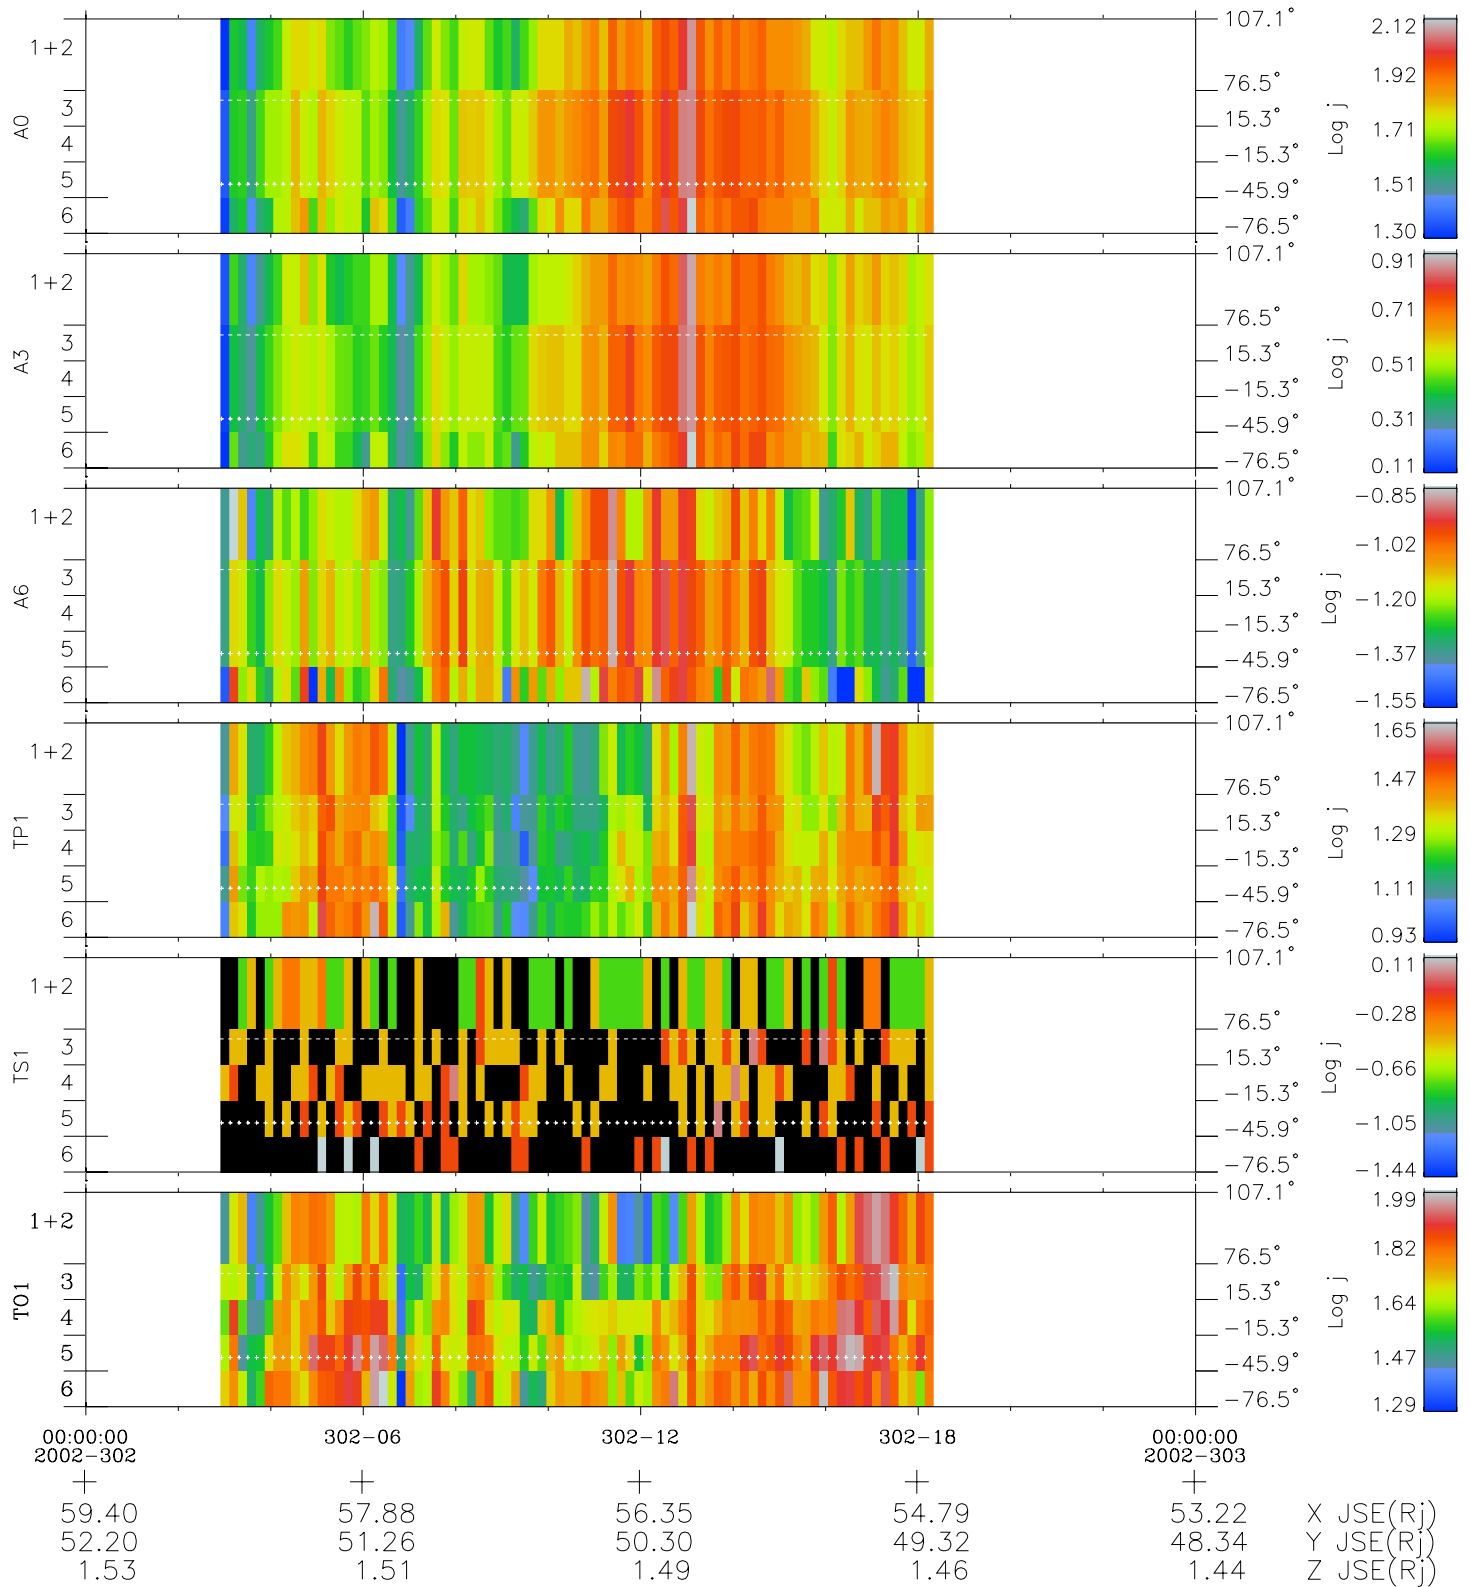

# Galileo EPD Real Elevation Anisotropies 02302

Software Version: RTELEV\_FLUX V 1.20  
Data Production: 08-00-03  
Plot Production: Wed Jan 8 03:22:49 2003  
Color File: wondr3  
Geofactor File: 1.1

- ◇ = Jupiter look direction
- = Corotation look direction