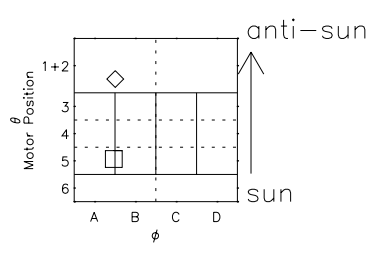

Galileo EPD Real Time Azimuth Anisotropies 02302

Software Version: RTAZIM_NORM V 1.20
Data Production: 08-00-03
Plot Production: Wed Jan 8 03:23:22 2003
Color File: wondr3
Geofactor File: 1.1

◇ = Jupiter look direction
□ = Corotation look direction