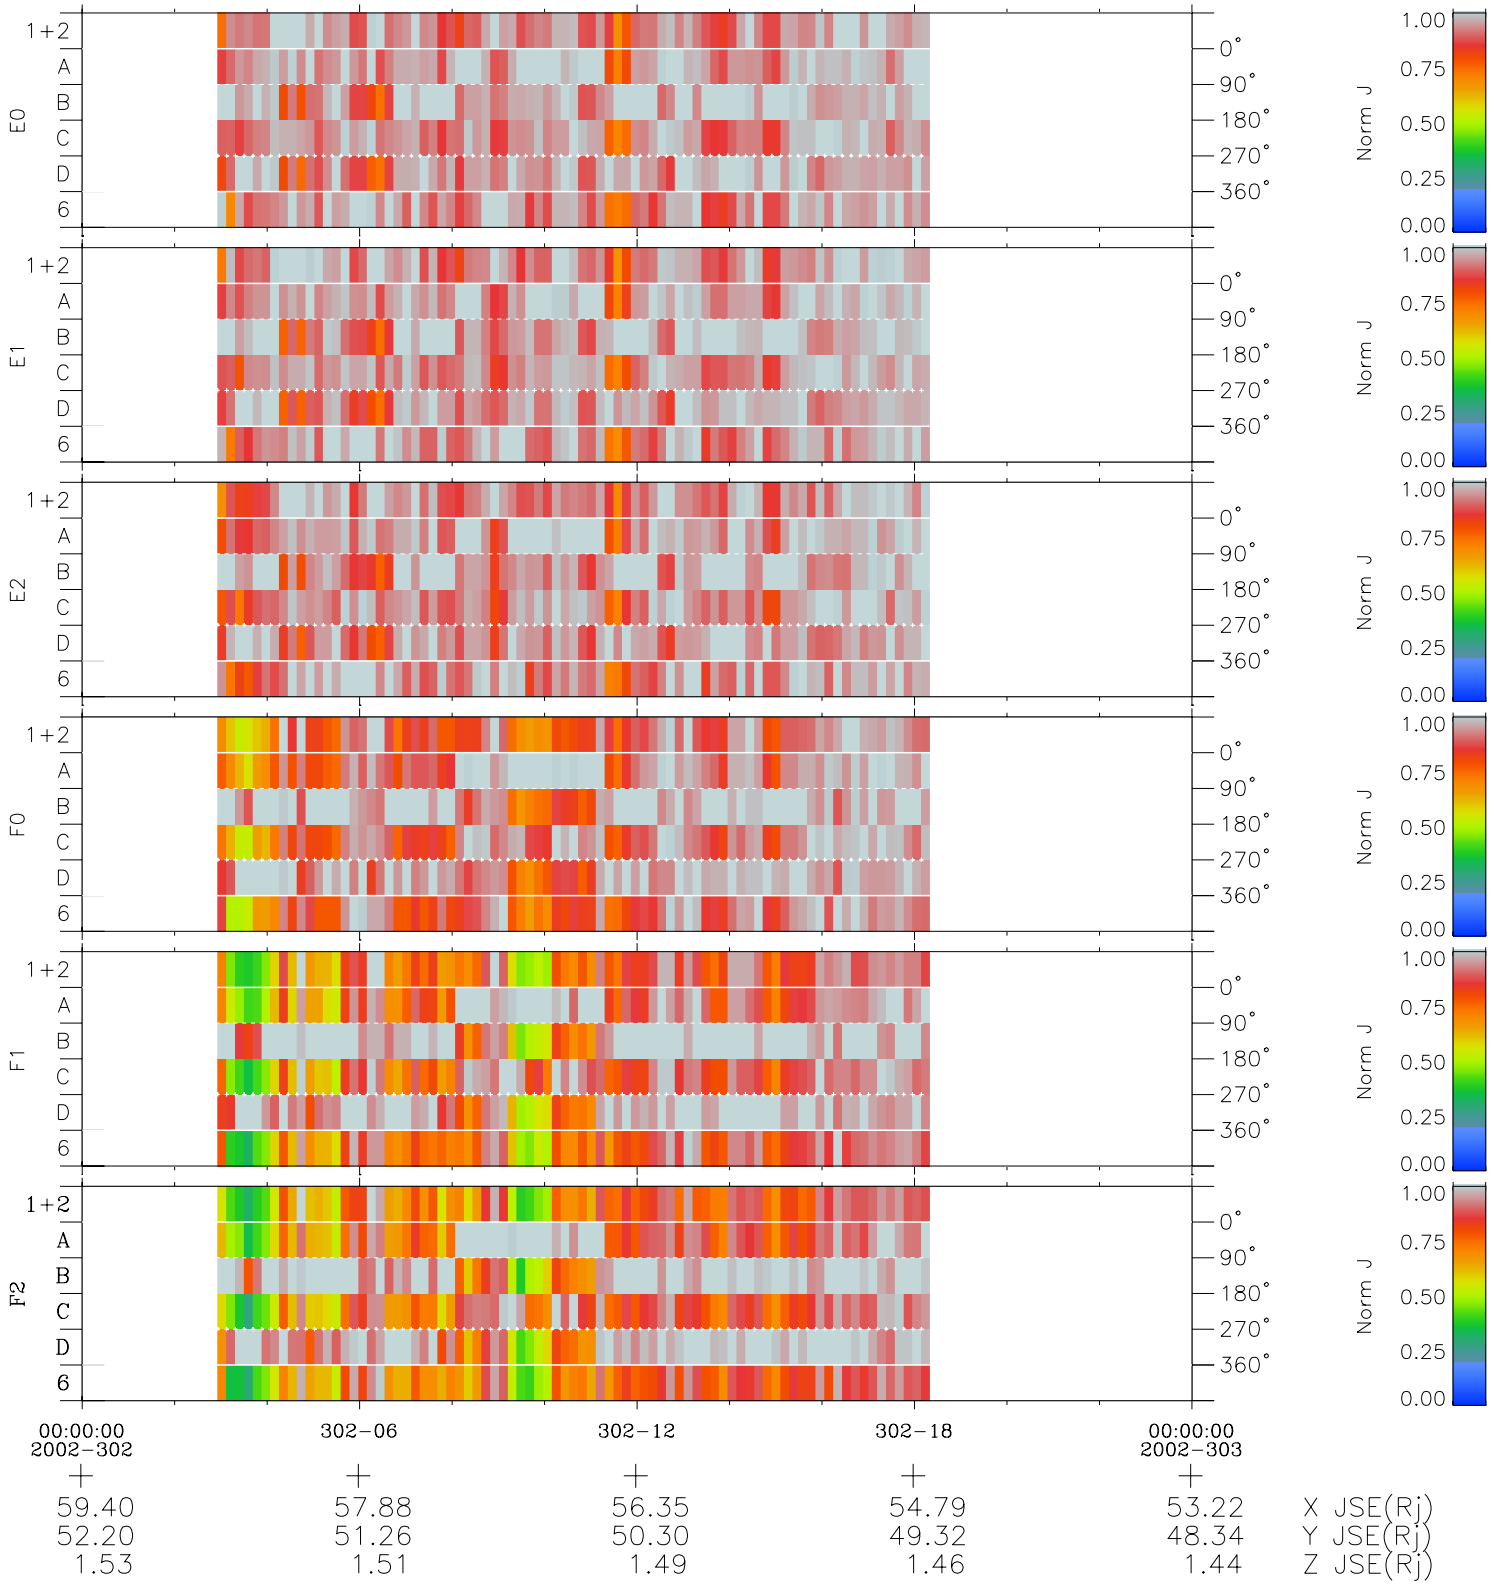

Galileo EPD Real Time Azimuth Anisotropies 02302

Software Version: RTAZIM_NORM V 1.20
Data Production: 08-00-03
Plot Production: Wed Jan 8 03:23:22 2003
Color File: wondr3
Geofactor File: 1.1

◇ = Jupiter look direction
□ = Corotation look direction