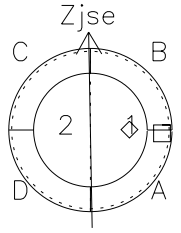

Galileo EPD Real Time Azimuth Anisotropies 02302

Software Version: RTAZIM_NORM V 1.20
Data Production: 08-00-03
Plot Production: Wed Jan 8 03:23:22 2003
Color File: wondr3
Geofactor File: 1.1

◇ = Jupiter look direction
□ = Corotation look direction