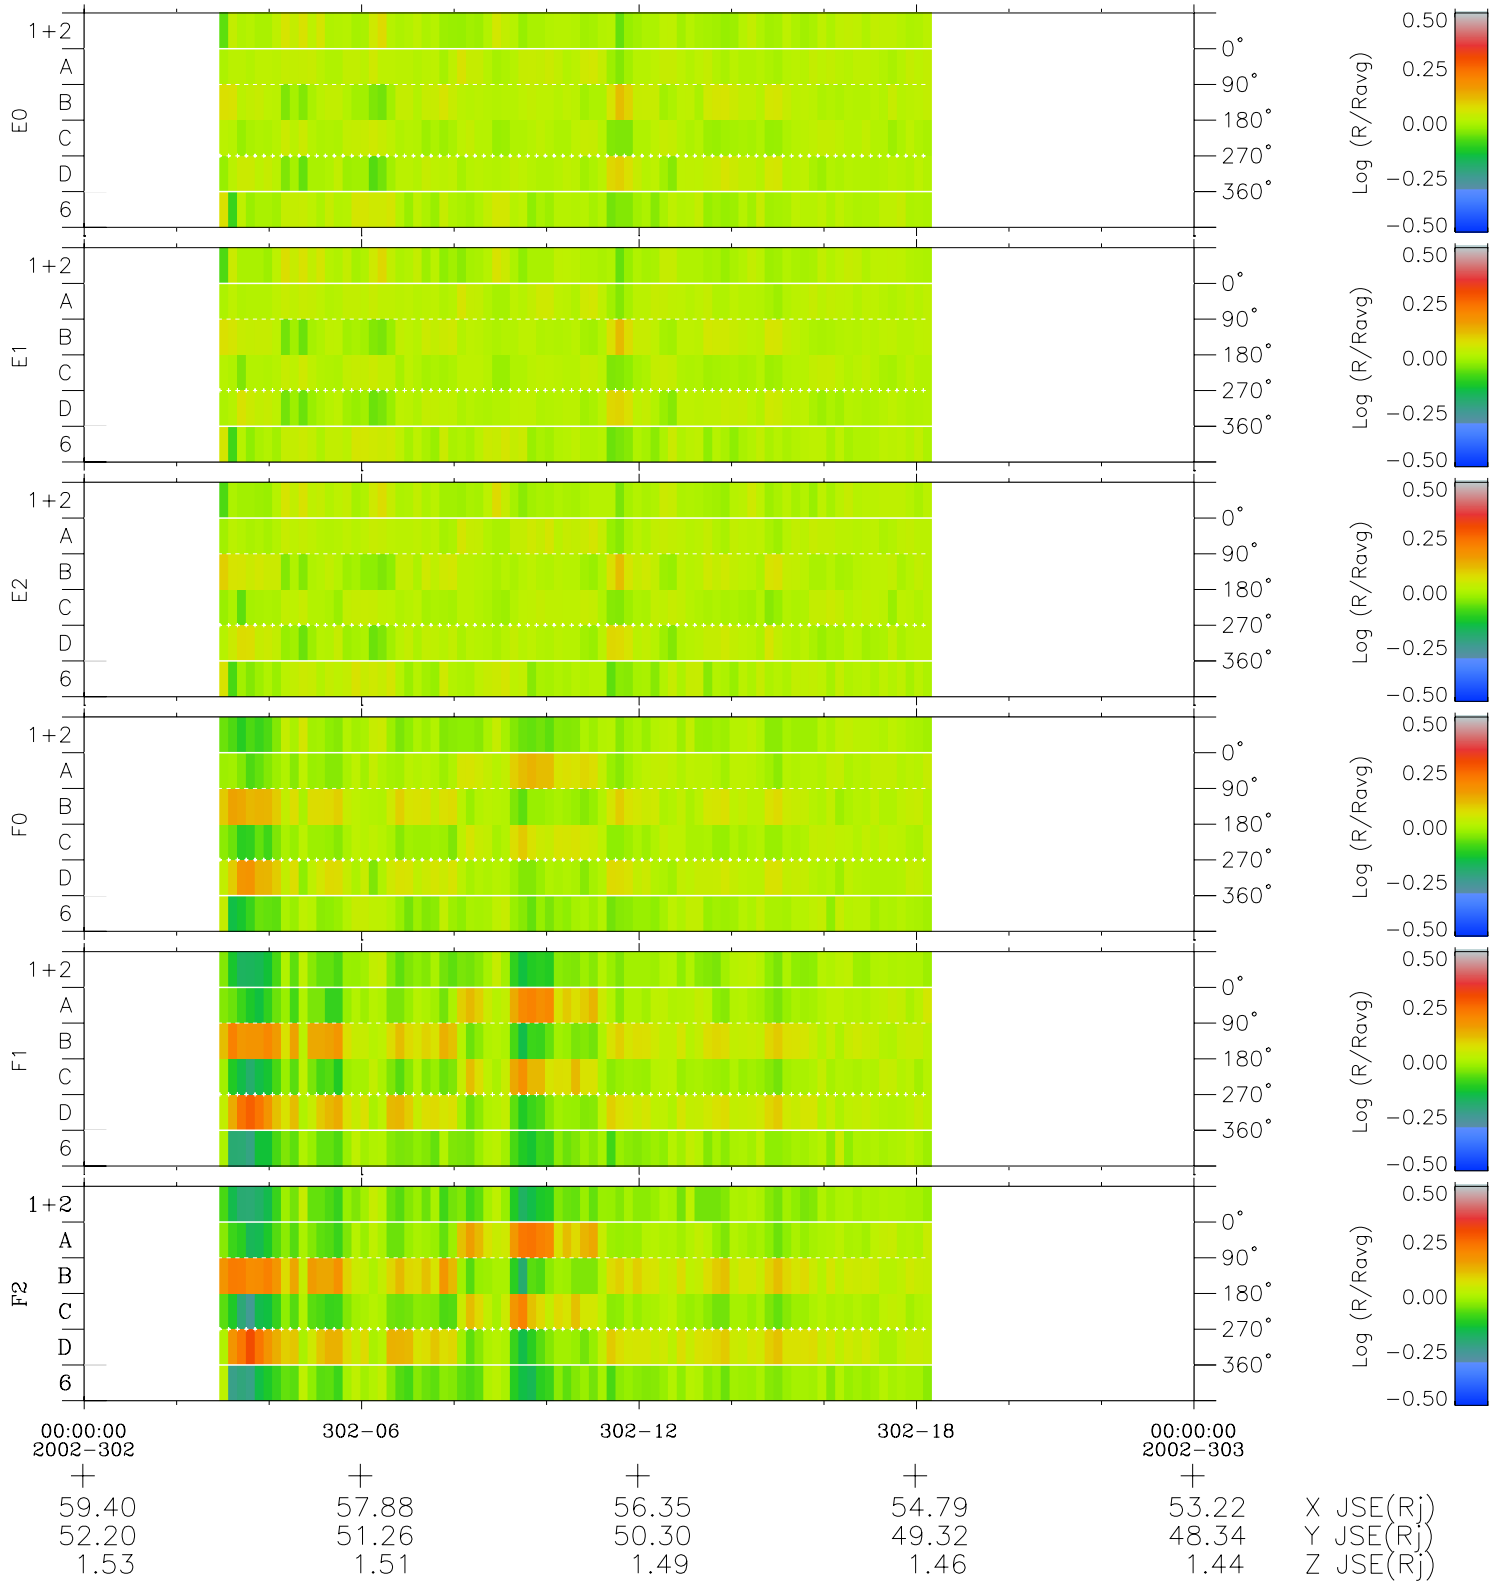

# Galileo EPD Real Time Azimuth Anisotropies 02302

Software Version: RTAZIM\_MEAN V 1.20  
 Data Production: 08-00-03  
 Plot Production: Wed Jan 8 03:23:08 2003  
 Color File: wondr3  
 Geofactor File: 1.1

$\diamond$  = Jupiter look direction  
 $\square$  = Corotation look direction