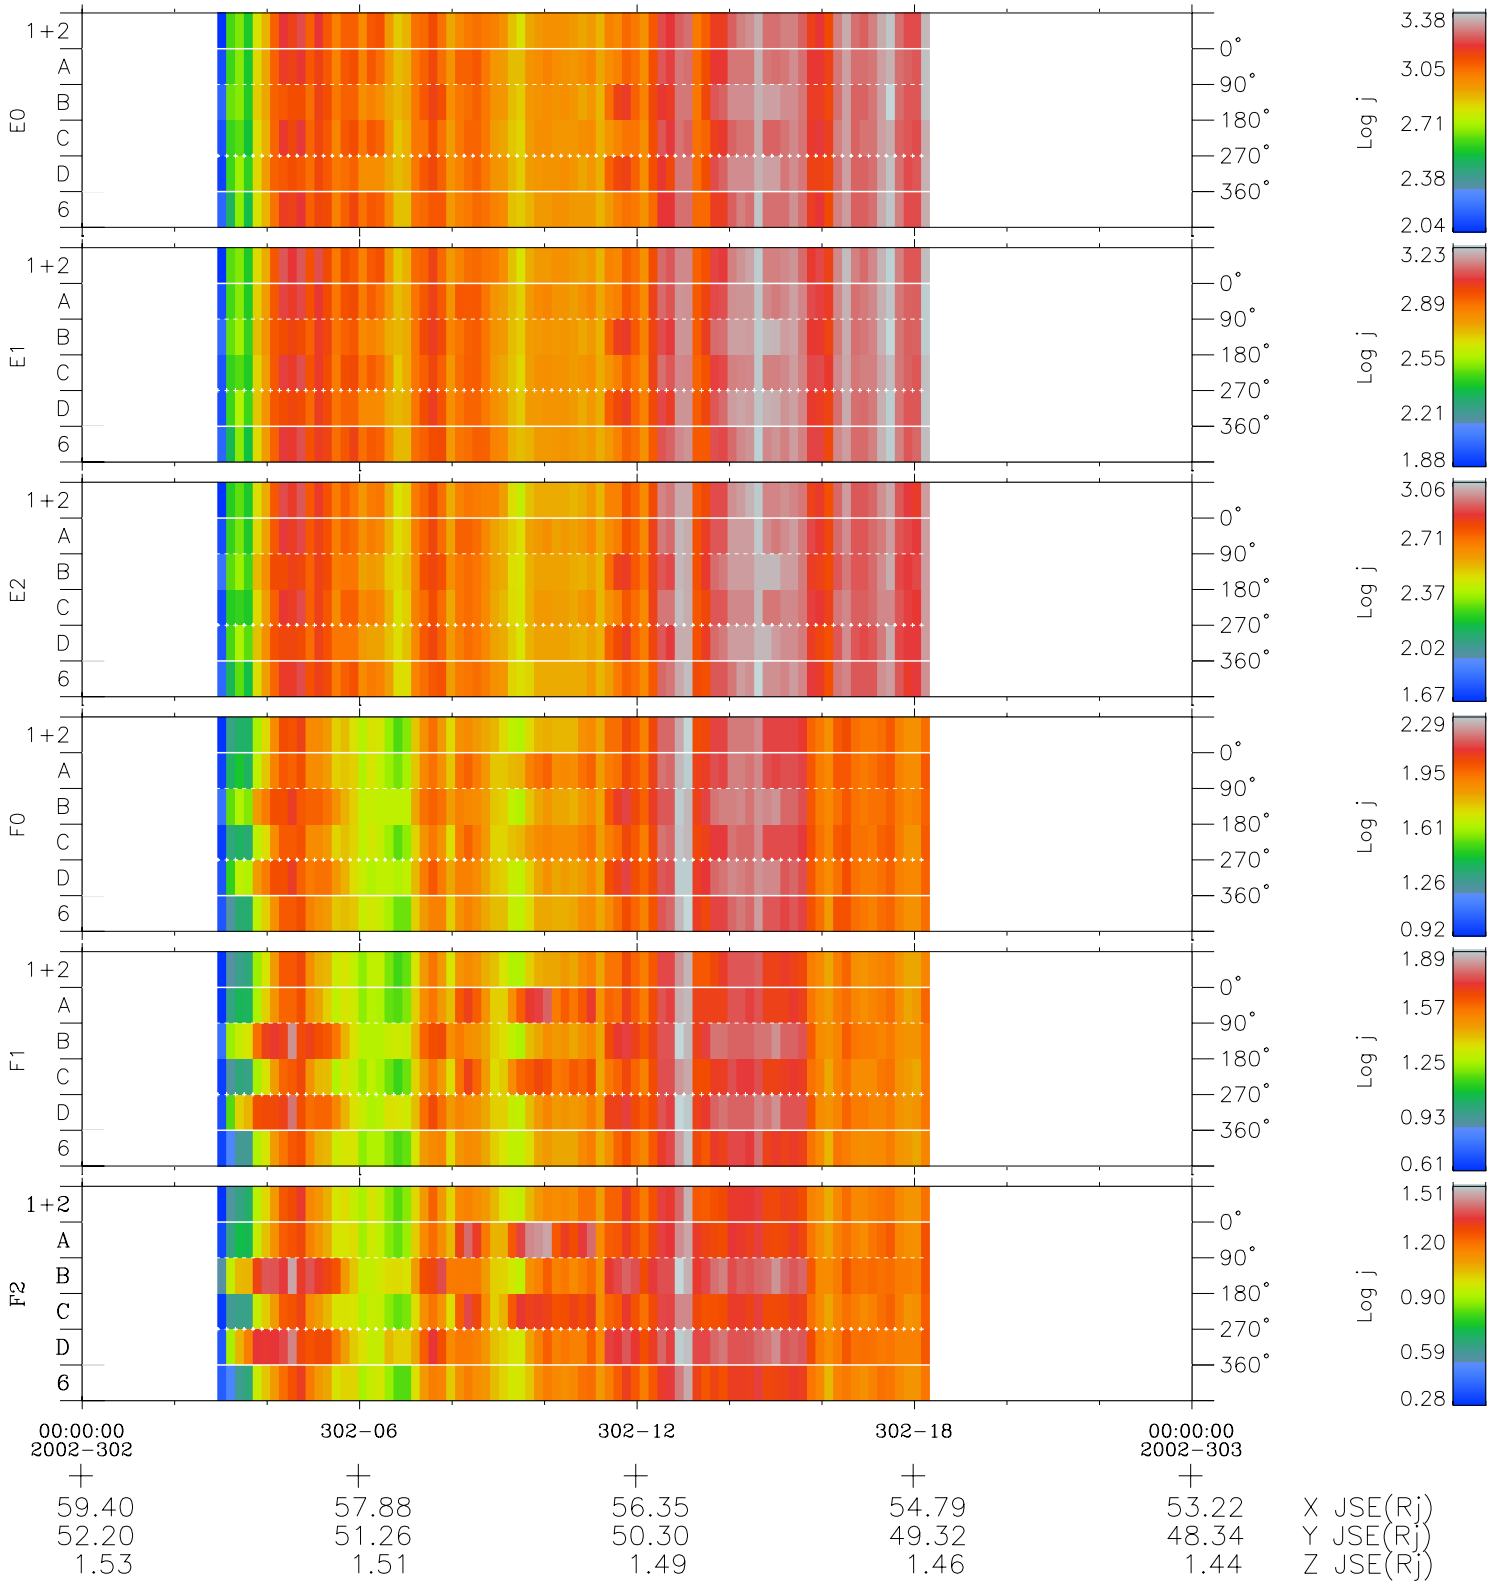

Galileo EPD Real Time Azimuth Anisotropies 02302

Software Version: RTAZIM_FLUX V 1.20
Data Production: 08-00-03
Plot Production: Wed Jan 8 03:23:14 2003
Color File: wondr3
Geofactor File: 1.1

- ◇ = Jupiter look direction
- = Corotation look direction