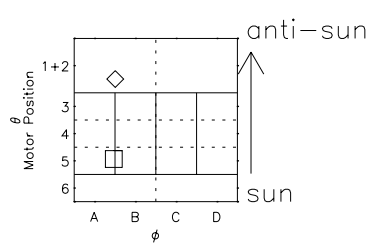

Galileo EPD Real Time Azimuth Anisotropies 02302

Software Version: RTAZIM_FLUX V 1.20
Data Production: 08-00-03
Plot Production: Wed Jan 8 03:23:14 2003
Color File: wondr3
Geofactor File: 1.1

- ◇ = Jupiter look direction
- = Corotation look direction