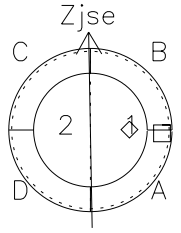

Galileo EPD Real Time Azimuth Anisotropies 02302

Software Version: RTAZIM_NORM V 1.20
Data Production: 08-00-03
Plot Production: Wed Jan 8 03:23:18 2003
Color File: wondr3
Geofactor File: 1.1

- ◇ = Jupiter look direction
- = Corotation look direction