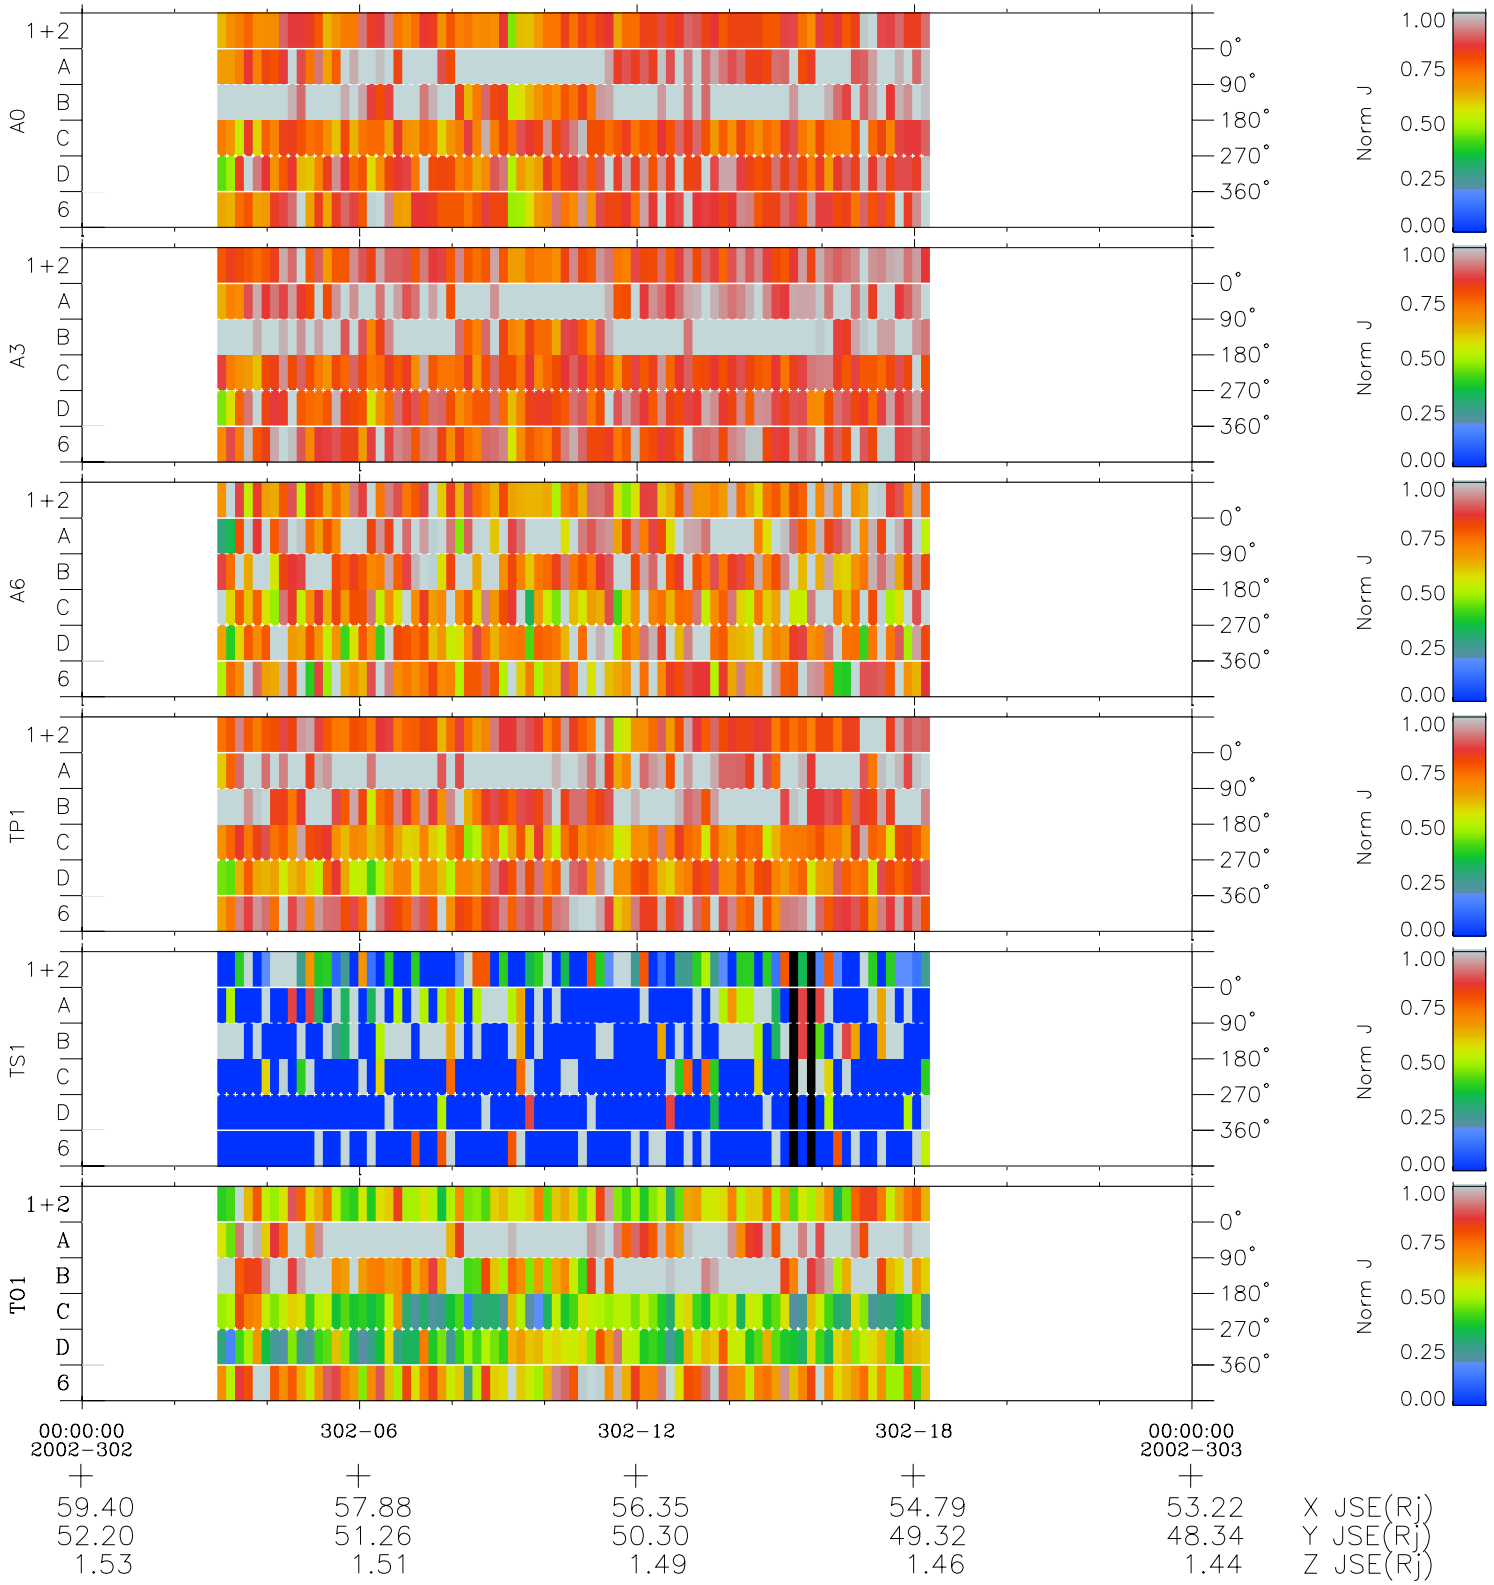

Galileo EPD Real Time Azimuth Anisotropies 02302

Software Version: RTAZIM_NORM V 1.20
Data Production: 08-00-03
Plot Production: Wed Jan 8 03:23:18 2003
Color File: wondr3
Geofactor File: 1.1

- ◇ = Jupiter look direction
- = Corotation look direction