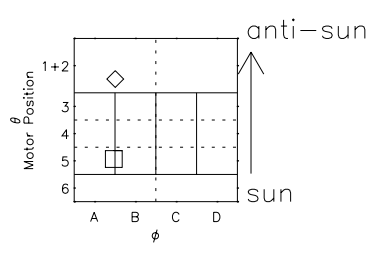

Galileo EPD Real Time Azimuth Anisotropies 02302

Software Version: RTAZIM_NORM V 1.20
Data Production: 08-00-03
Plot Production: Wed Jan 8 03:23:18 2003
Color File: wondr3
Geofactor File: 1.1

- ◇ = Jupiter look direction
- = Corotation look direction