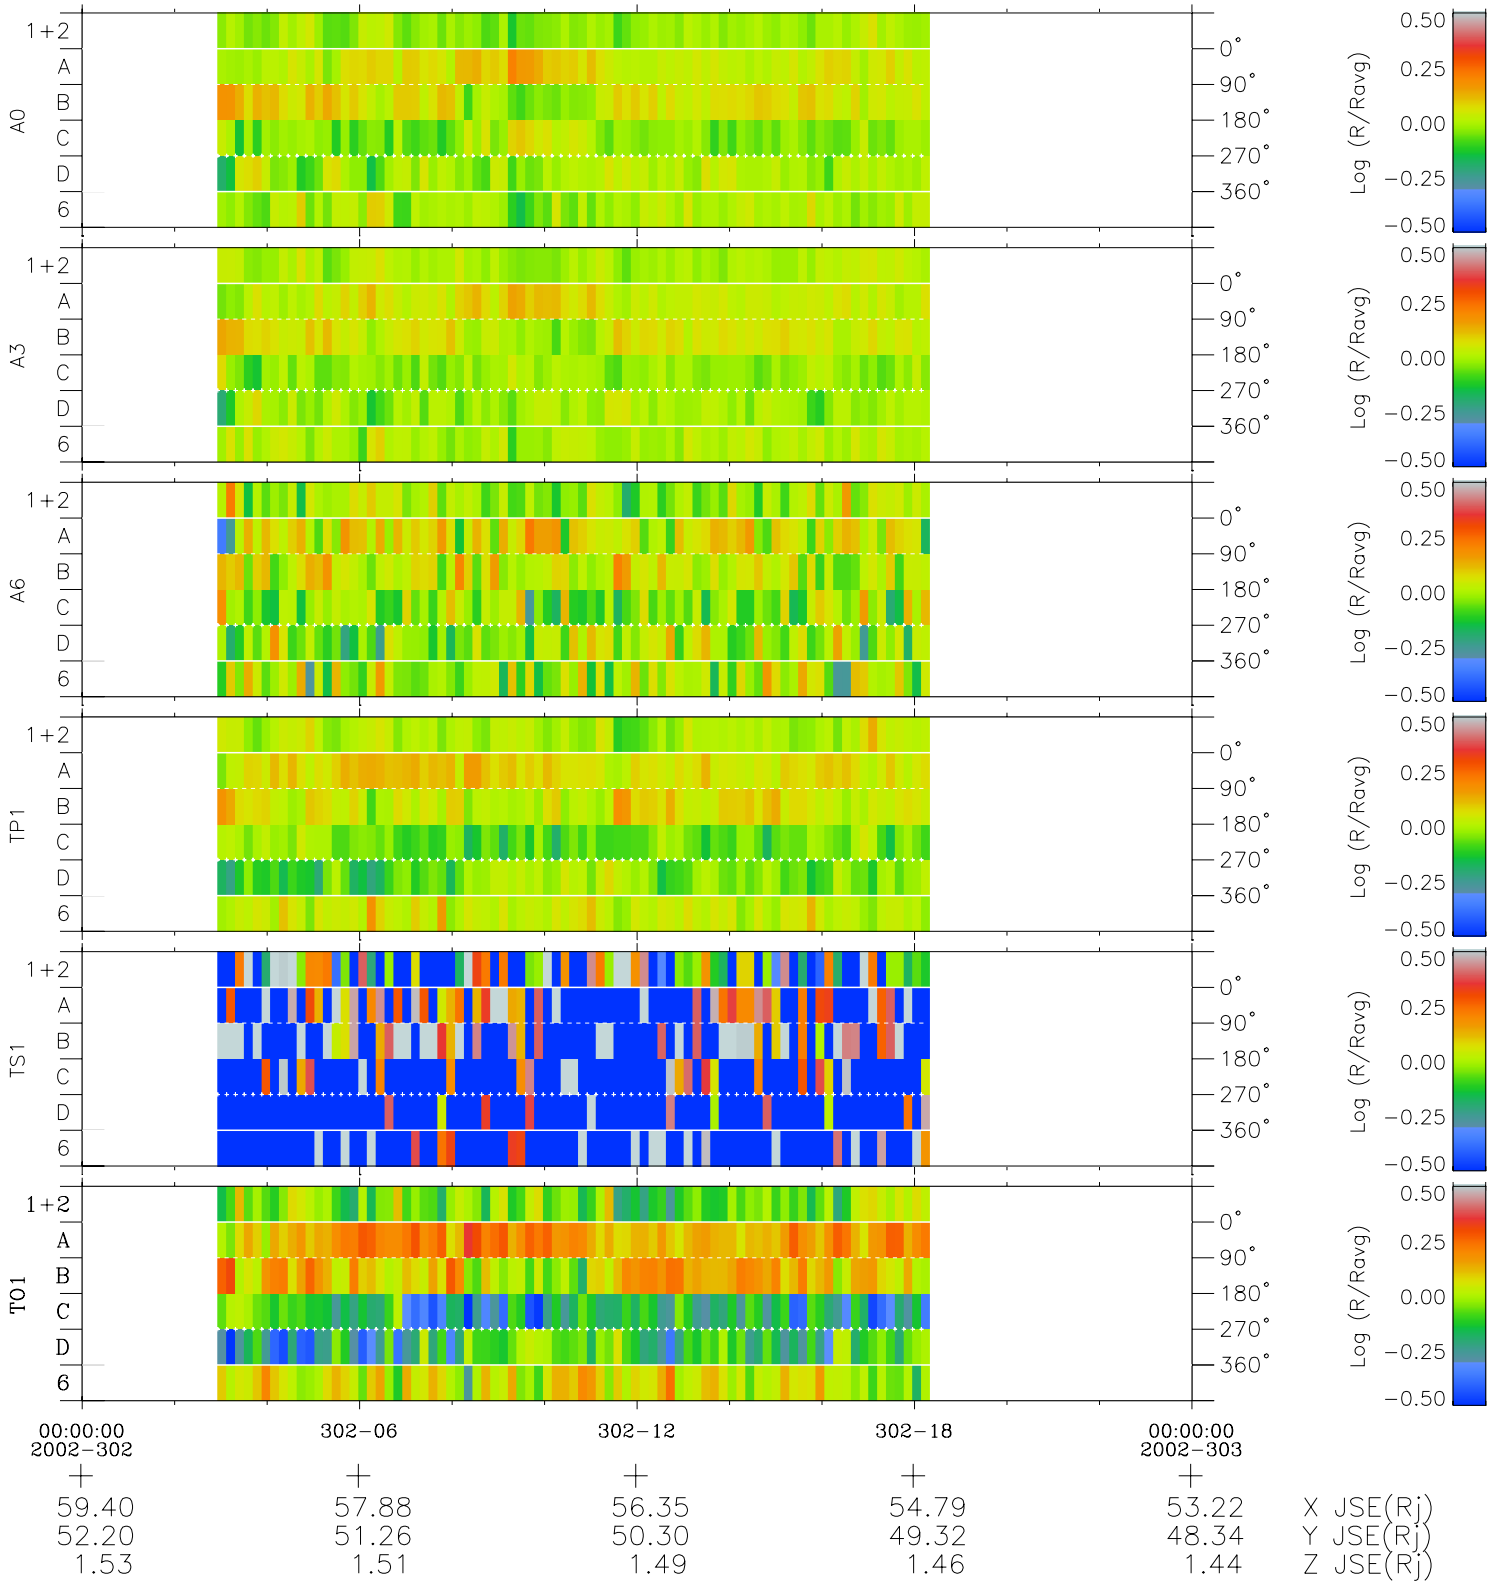

# Galileo EPD Real Time Azimuth Anisotropies 02302

Software Version: RTAZIM\_MEAN V 1.20  
Data Production: 08-00-03  
Plot Production: Wed Jan 8 03:23:04 2003  
Color File: wondr3  
Geofactor File: 1.1

◇ = Jupiter look direction  
□ = Corotation look direction