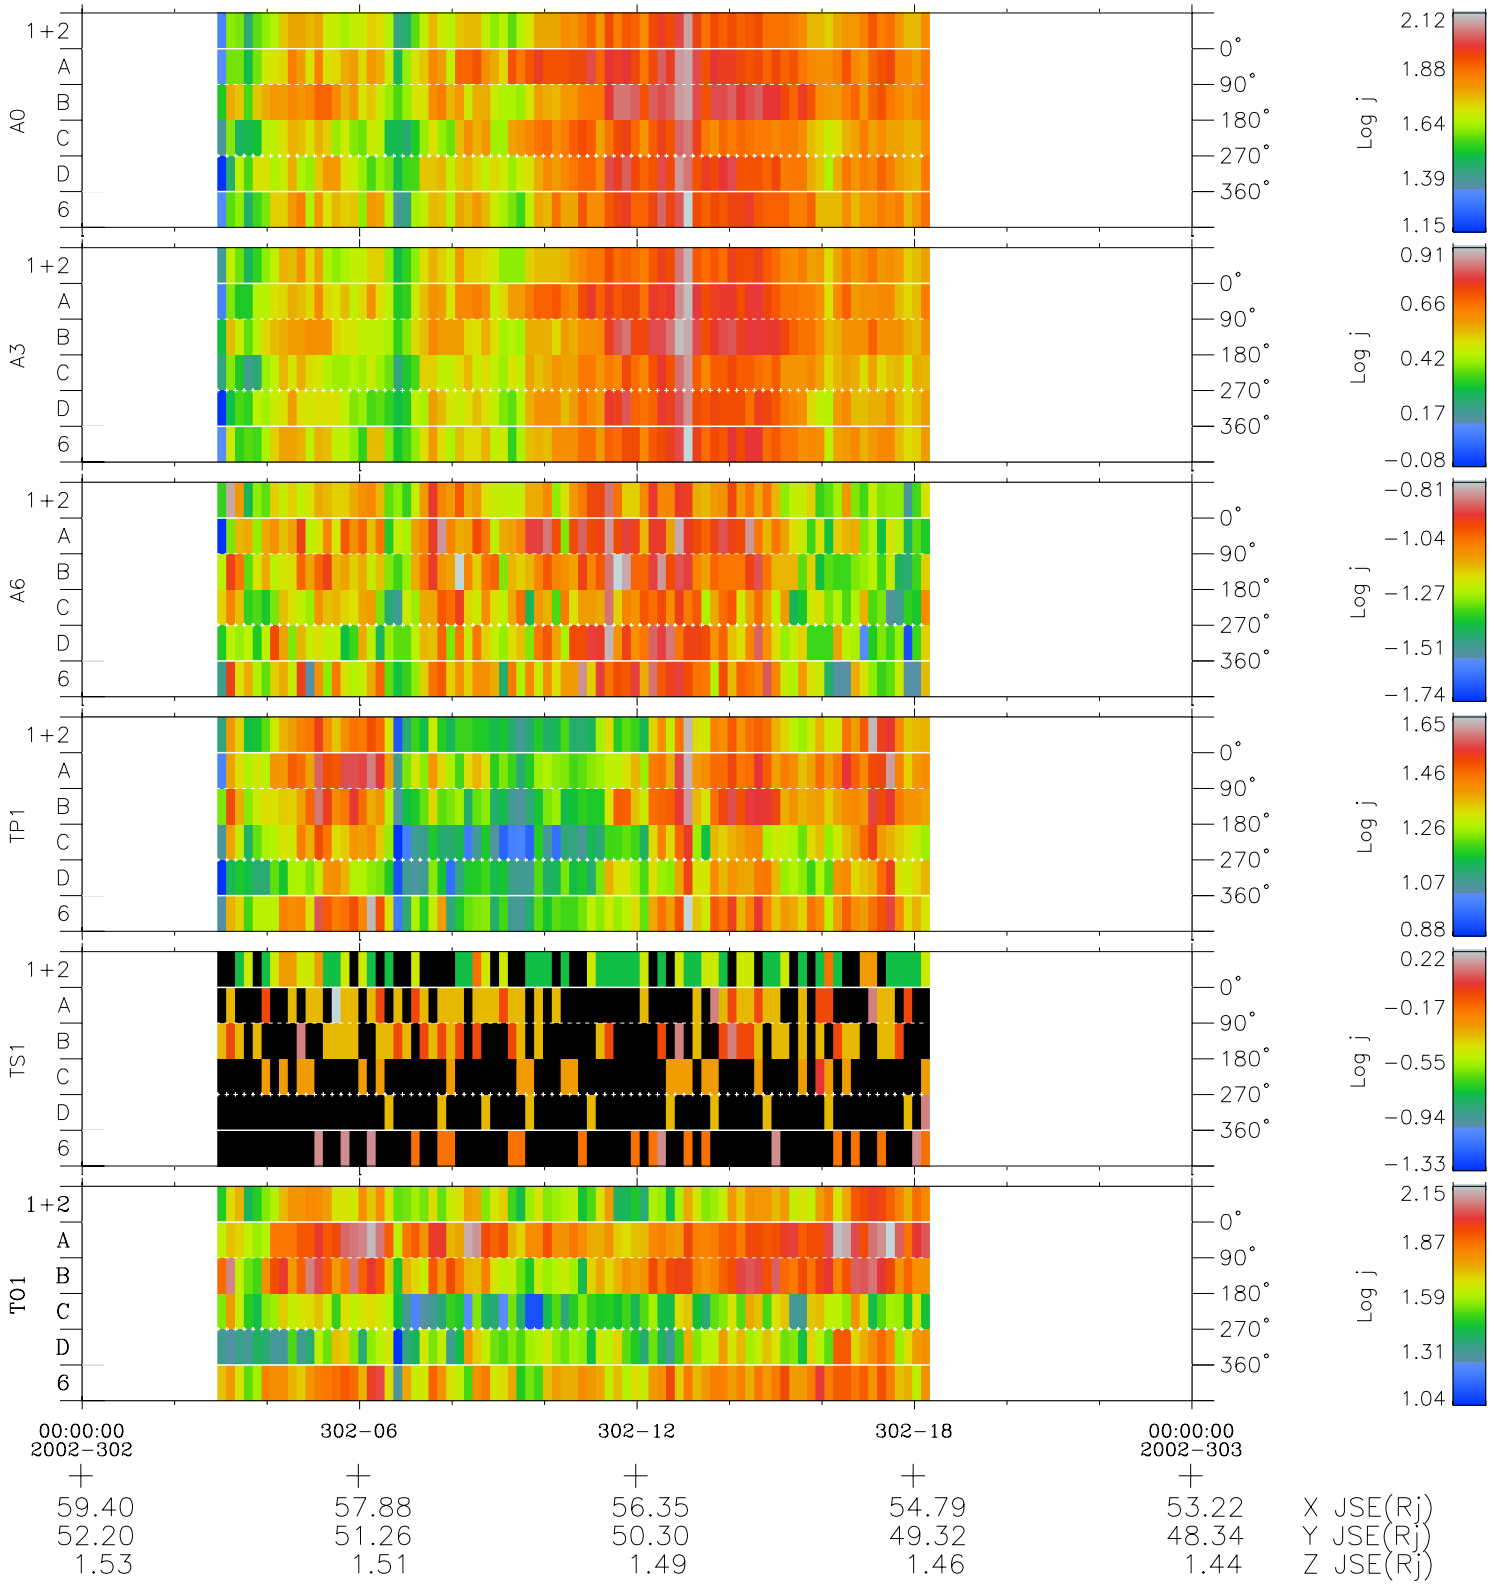

Galileo EPD Real Time Azimuth Anisotropies 02302

Software Version: RTAZIM_FLUX V 1.20
Data Production: 08-00-03
Plot Production: Wed Jan 8 03:23:11 2003
Color File: wondr3
Geofactor File: 1.1

- ◇ = Jupiter look direction
- = Corotation look direction