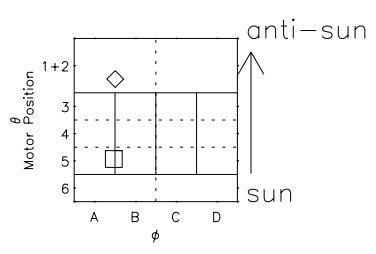

Galileo EPD Real Time Azimuth Anisotropies 02302

Software Version: RTAZIM_FLUX V 1.20
Data Production: 08-00-03
Plot Production: Wed Jan 8 03:23:11 2003
Color File: wondr3
Geofactor File: 1.1

- ◇ = Jupiter look direction
- = Corotation look direction