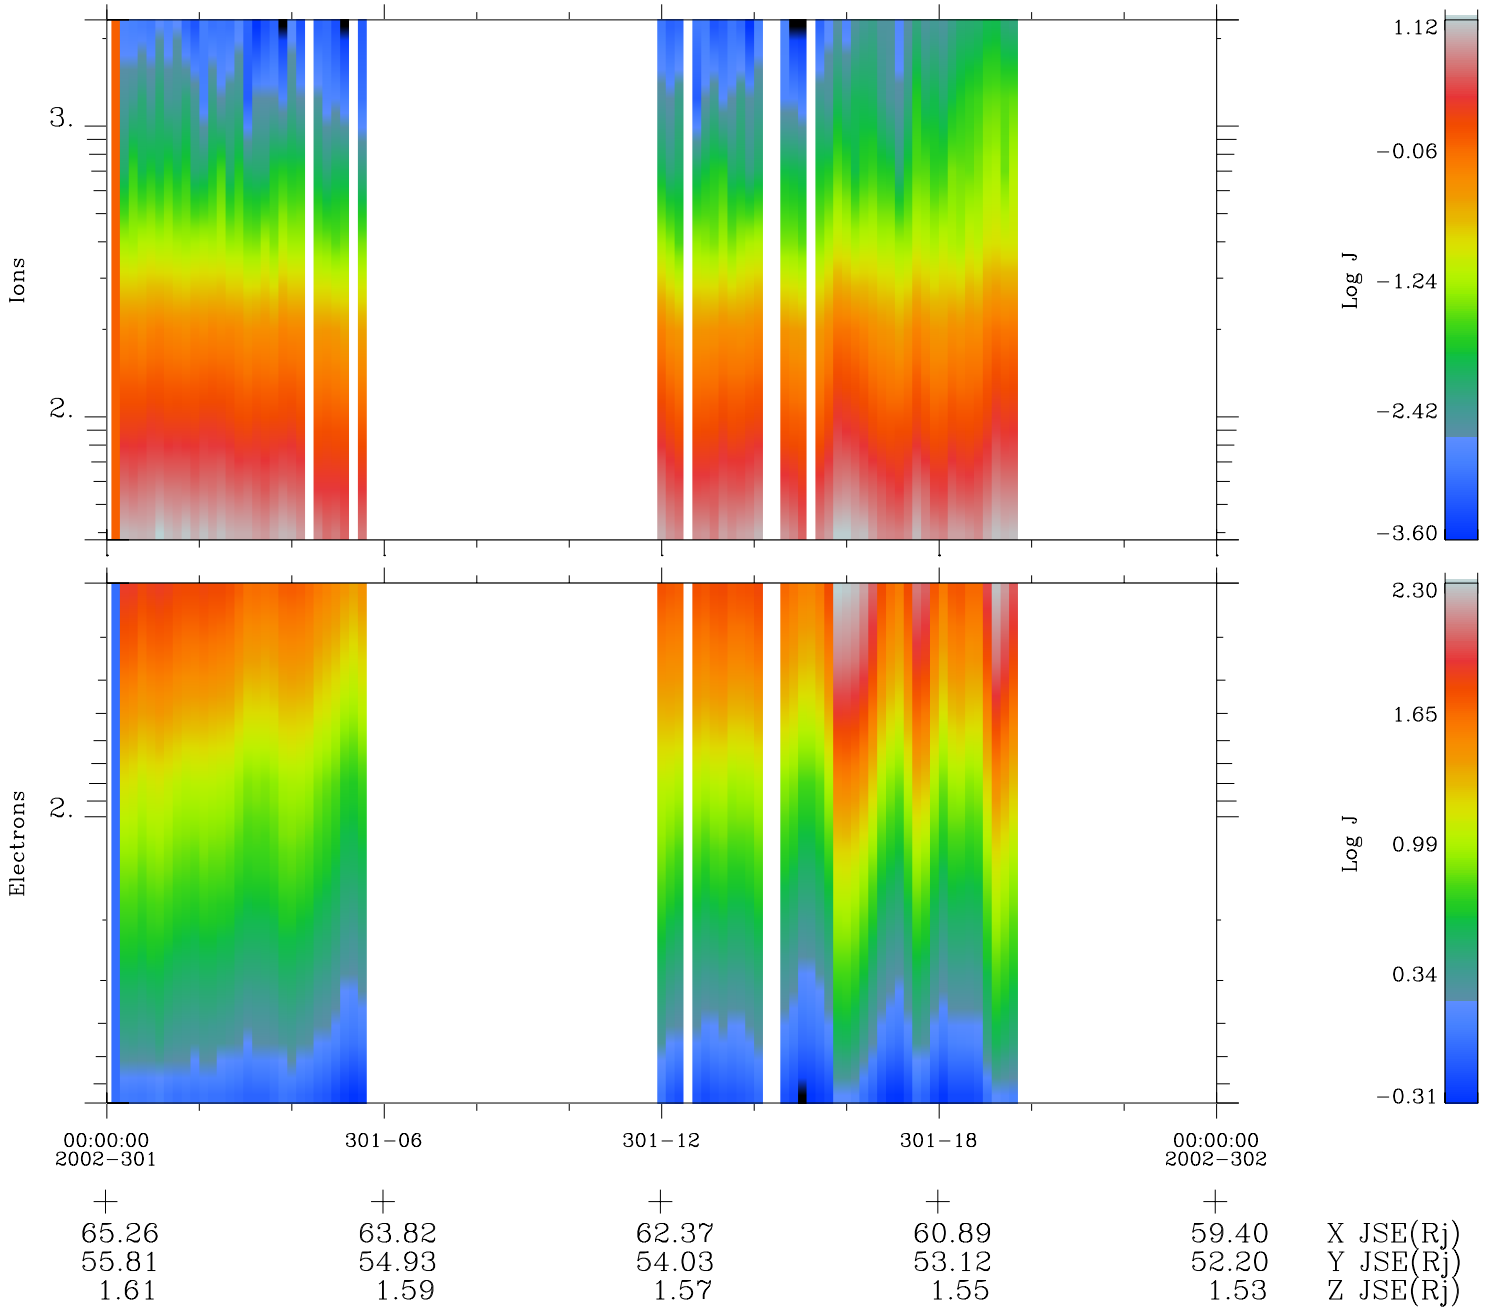

Galileo EPD Real Time Omni Spectrum 02301

Software Version: RTSPEC_OMNI V 1.20
 Data Production: 08-00-03
 Plot Production: Wed Jan 8 03:15:17 2003
 Color File: wondr3
 Geofactor File: 1.1

◇ = Jupiter look direction
 □ = Corotation look direction