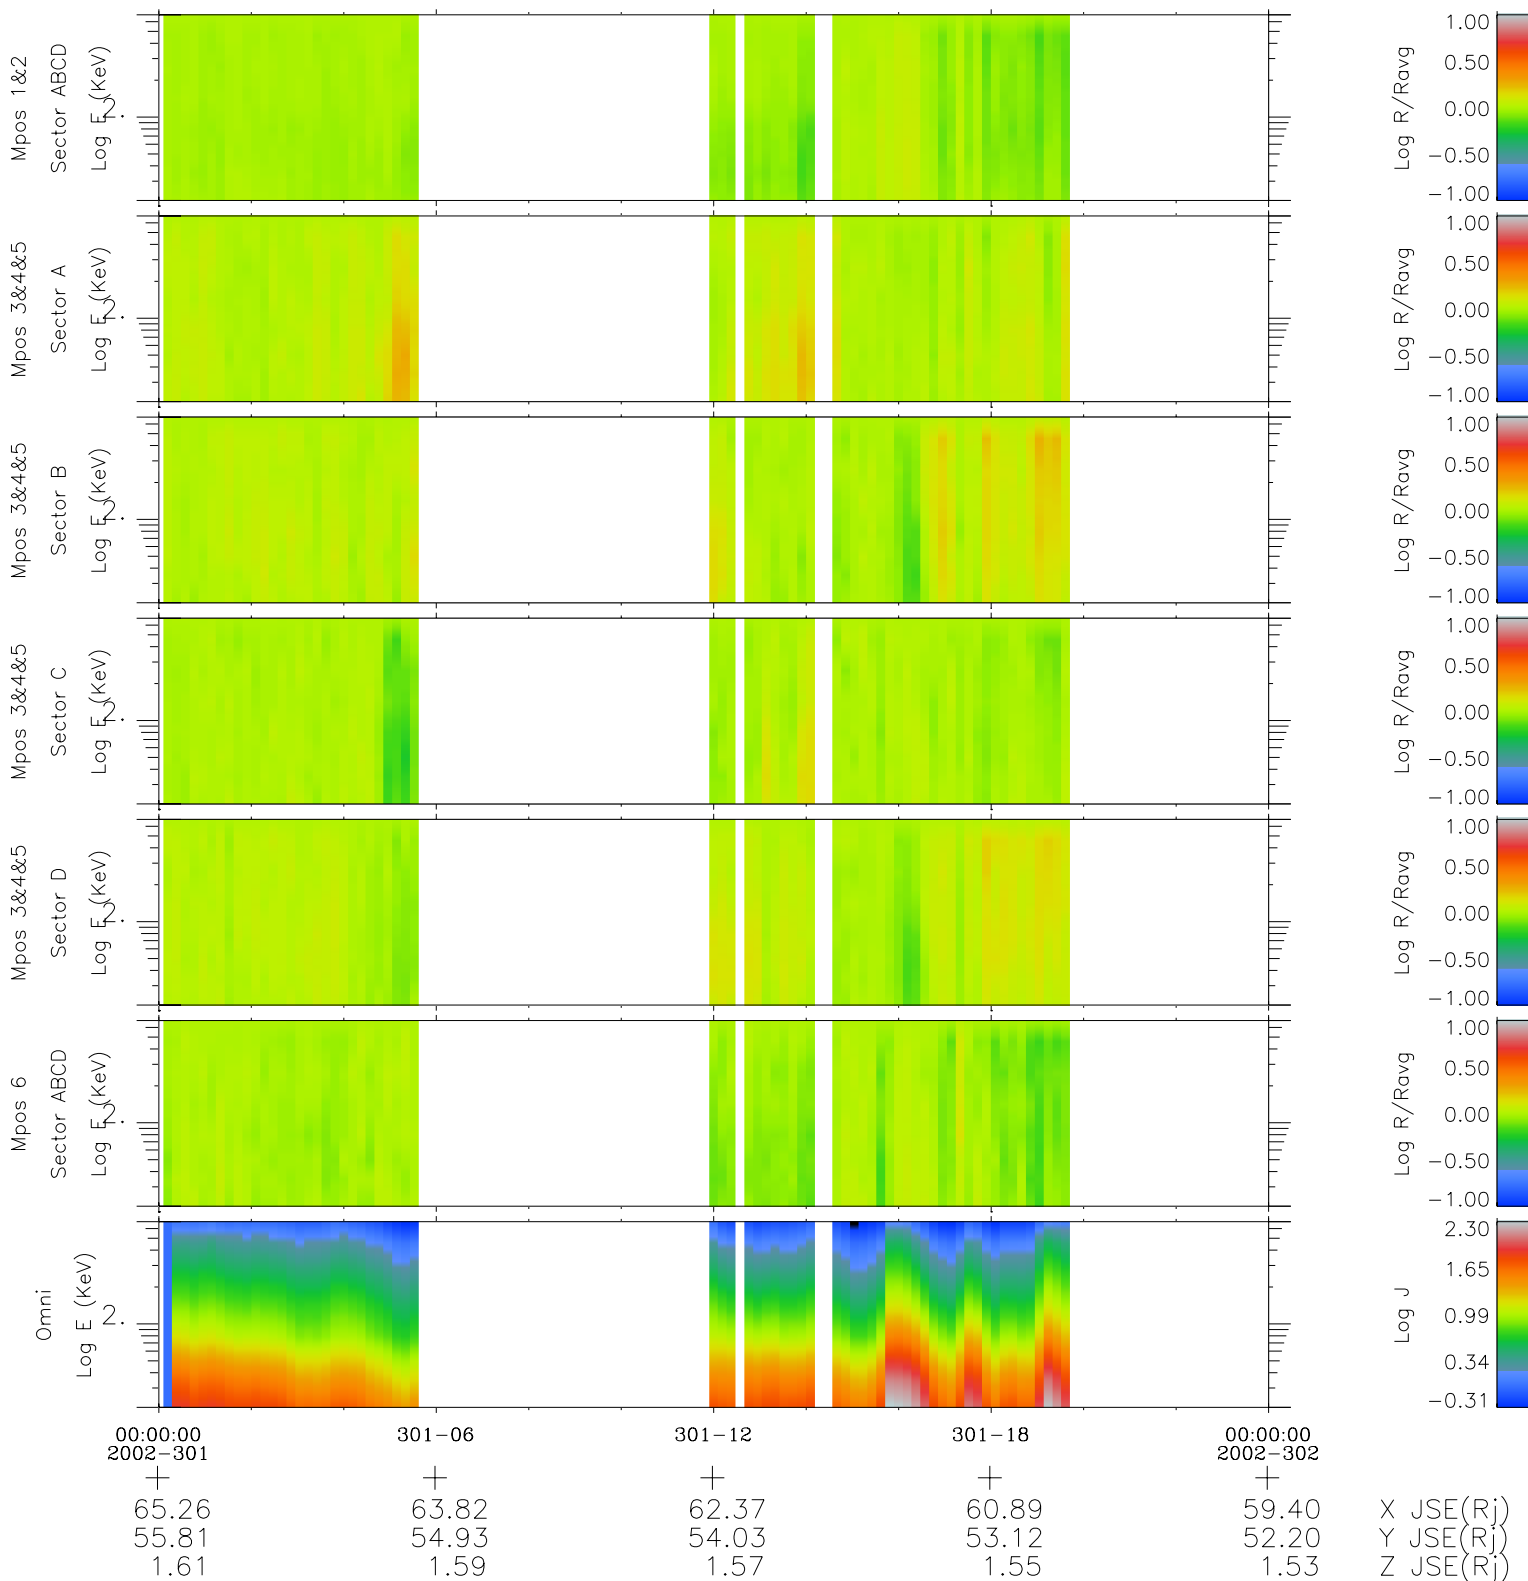

Galileo EPD Real Time R6 Electrons Spectra 02301

Software Version: RTSPEC_R6 V 1.20
 Data Production: 08-00-03
 Plot Production: Wed Jan 8 03:15:13 2003
 Color File: wondr3
 Geofactor File: 1.1

- ◇ = Jupiter look direction
- = Corotation look direction