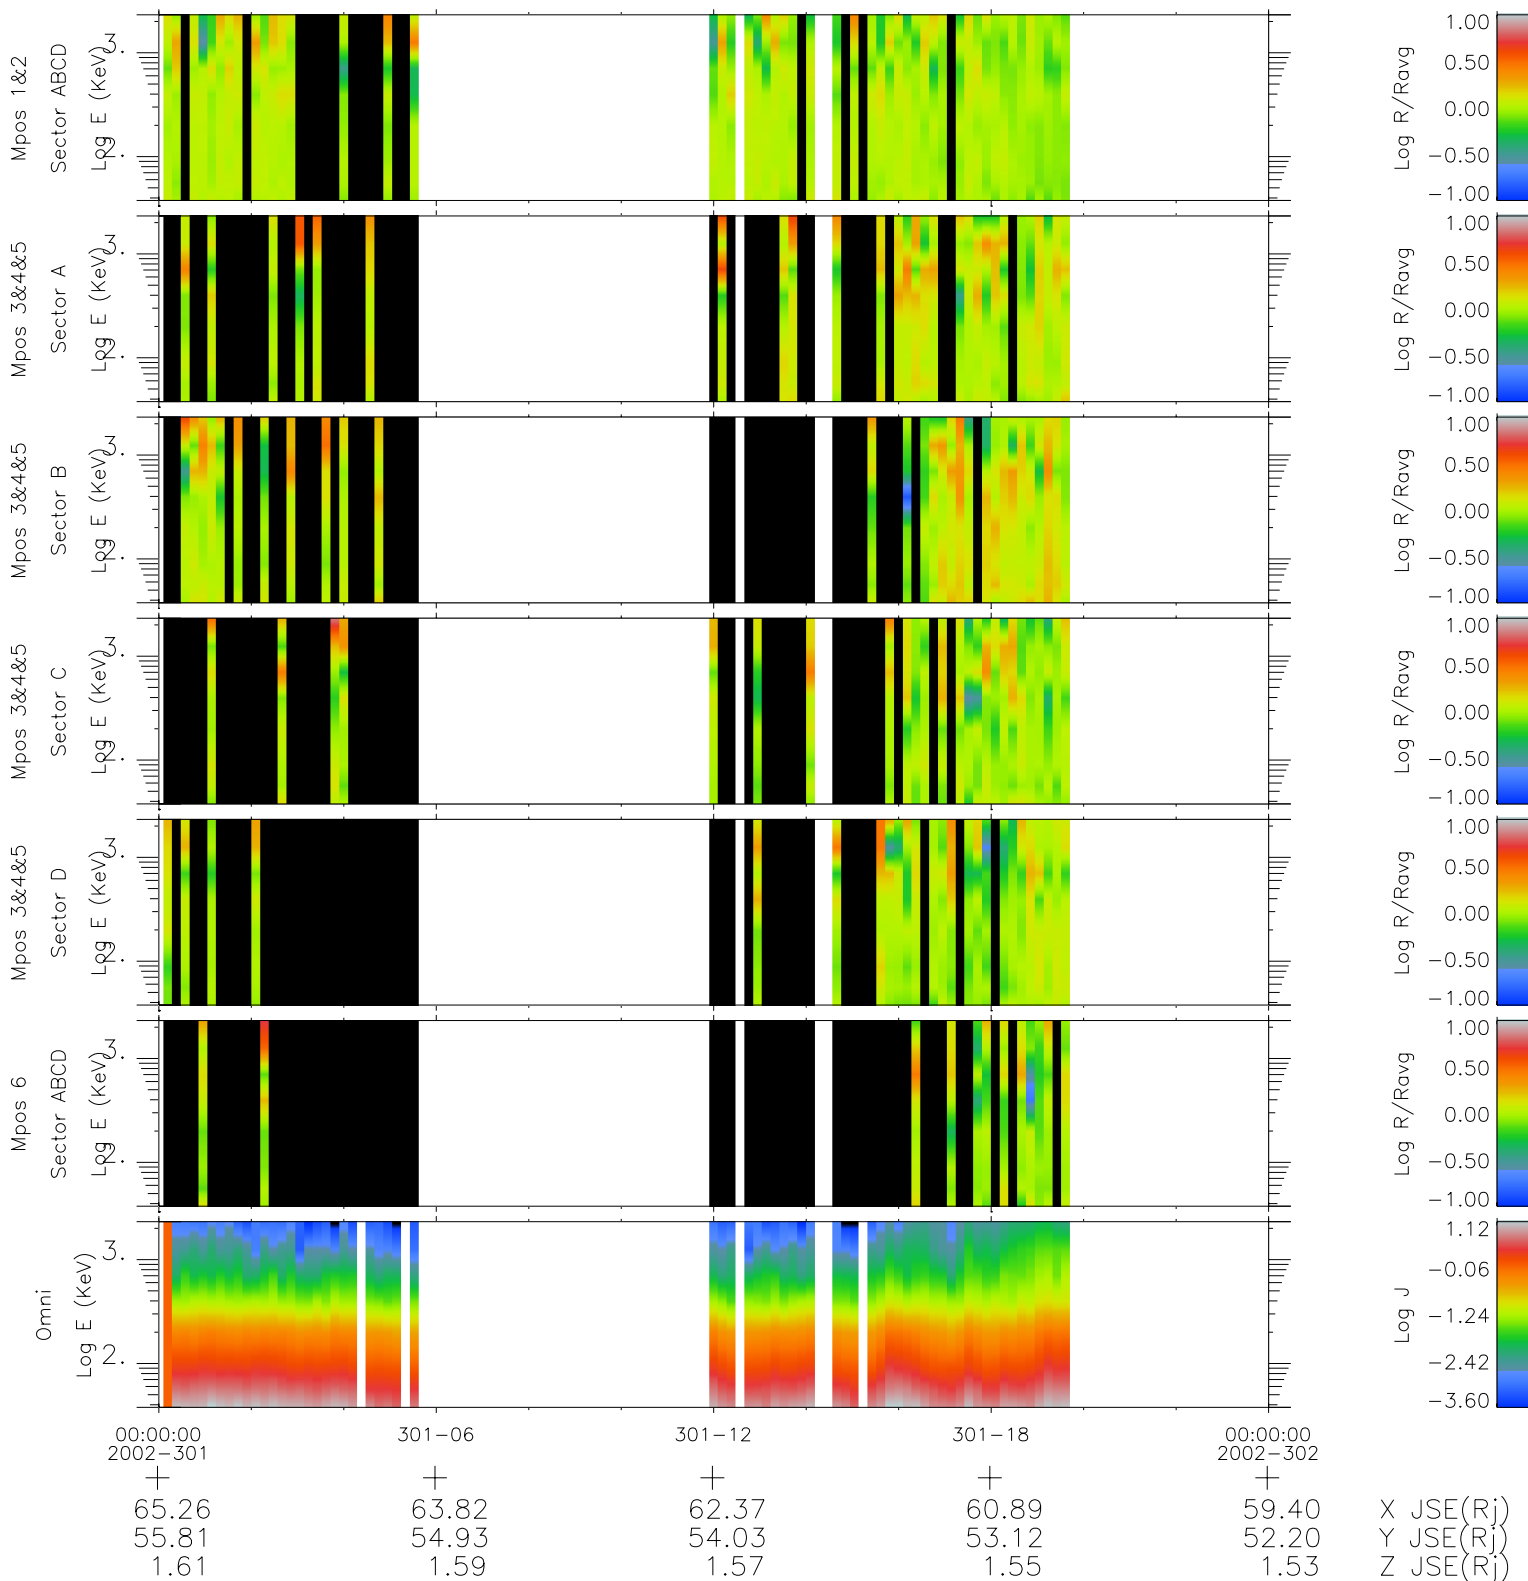

Galileo EPD Real Time R6 Ions Spectra 02301

Software Version: RTSPEC_R6 V 1.20
 Data Production: 08-00-03
 Plot Production: Wed Jan 8 03:15:08 2003
 Color File: wondr3
 Geofactor File: 1.1

- ◇ = Jupiter look direction
- = Corotation look direction