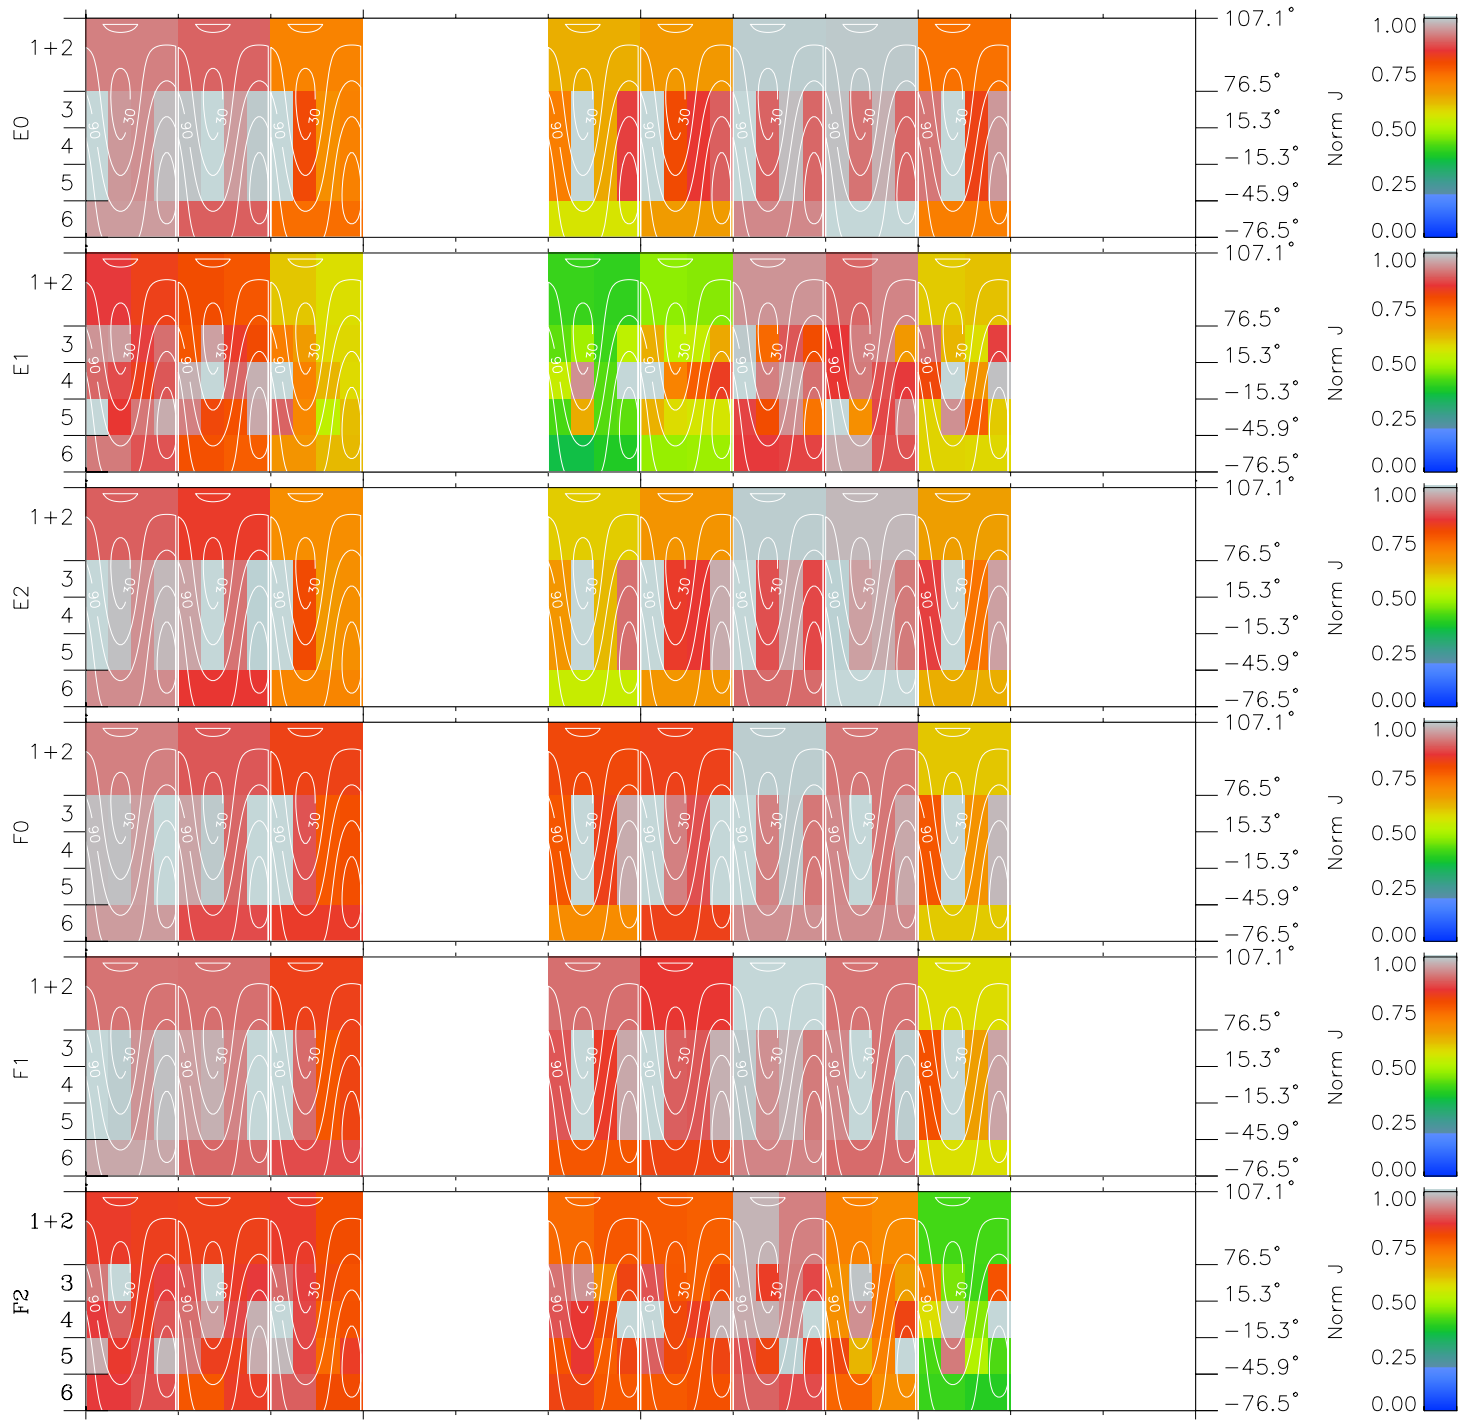

# Galileo EPD Real Time All-Sky Anisotropies 02301

Software Version: RTSKY\_NORM V 1.20  
 Data Production: 08-00-03  
 Plot Production: Wed Jan 8 03:15:44 2003  
 Color File: wondr3  
 Geofactor File: 1.1

00:00:00 2002-301	301-06	301-12	301-18	00:00:00 2002-302	
+	+	+	+	+	
65.26	63.82	62.37	60.89	59.40	X JSE(R <sub>j</sub> )
55.81	54.93	54.03	53.12	52.20	Y JSE(R <sub>j</sub> )
1.61	1.59	1.57	1.55	1.53	Z JSE(R <sub>j</sub> )

- ◇ = Jupiter look direction
- = Corotation look direction