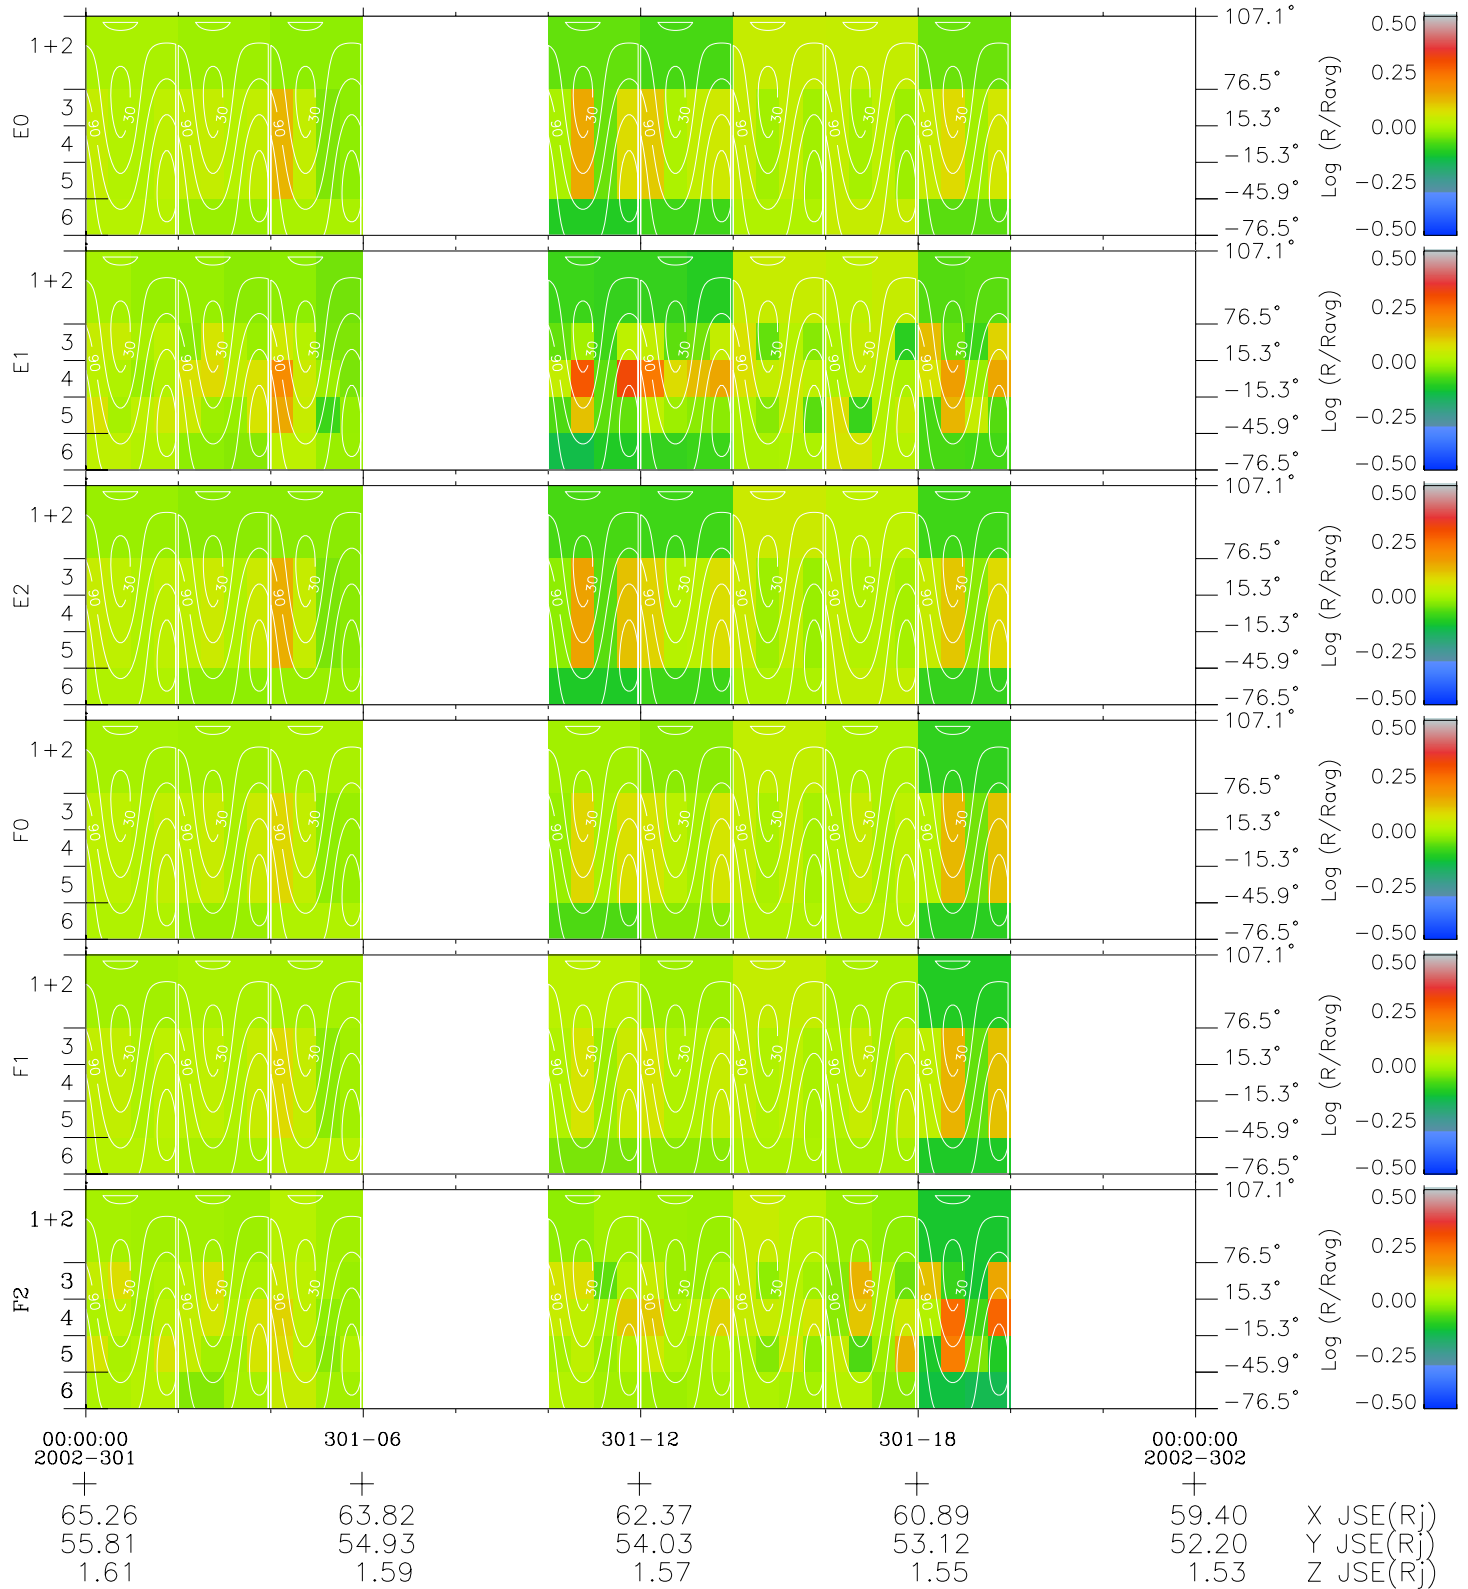

# Galileo EPD Real Time All-Sky Anisotropies 02301

Software Version: RTSKY\_MEAN V 1.20  
 Data Production: 08-00-03  
 Plot Production: Wed Jan 8 03:15:26 2003  
 Color File: wondr3  
 Geofactor File: 1.1

- ◇ = Jupiter look direction
- = Corotation look direction