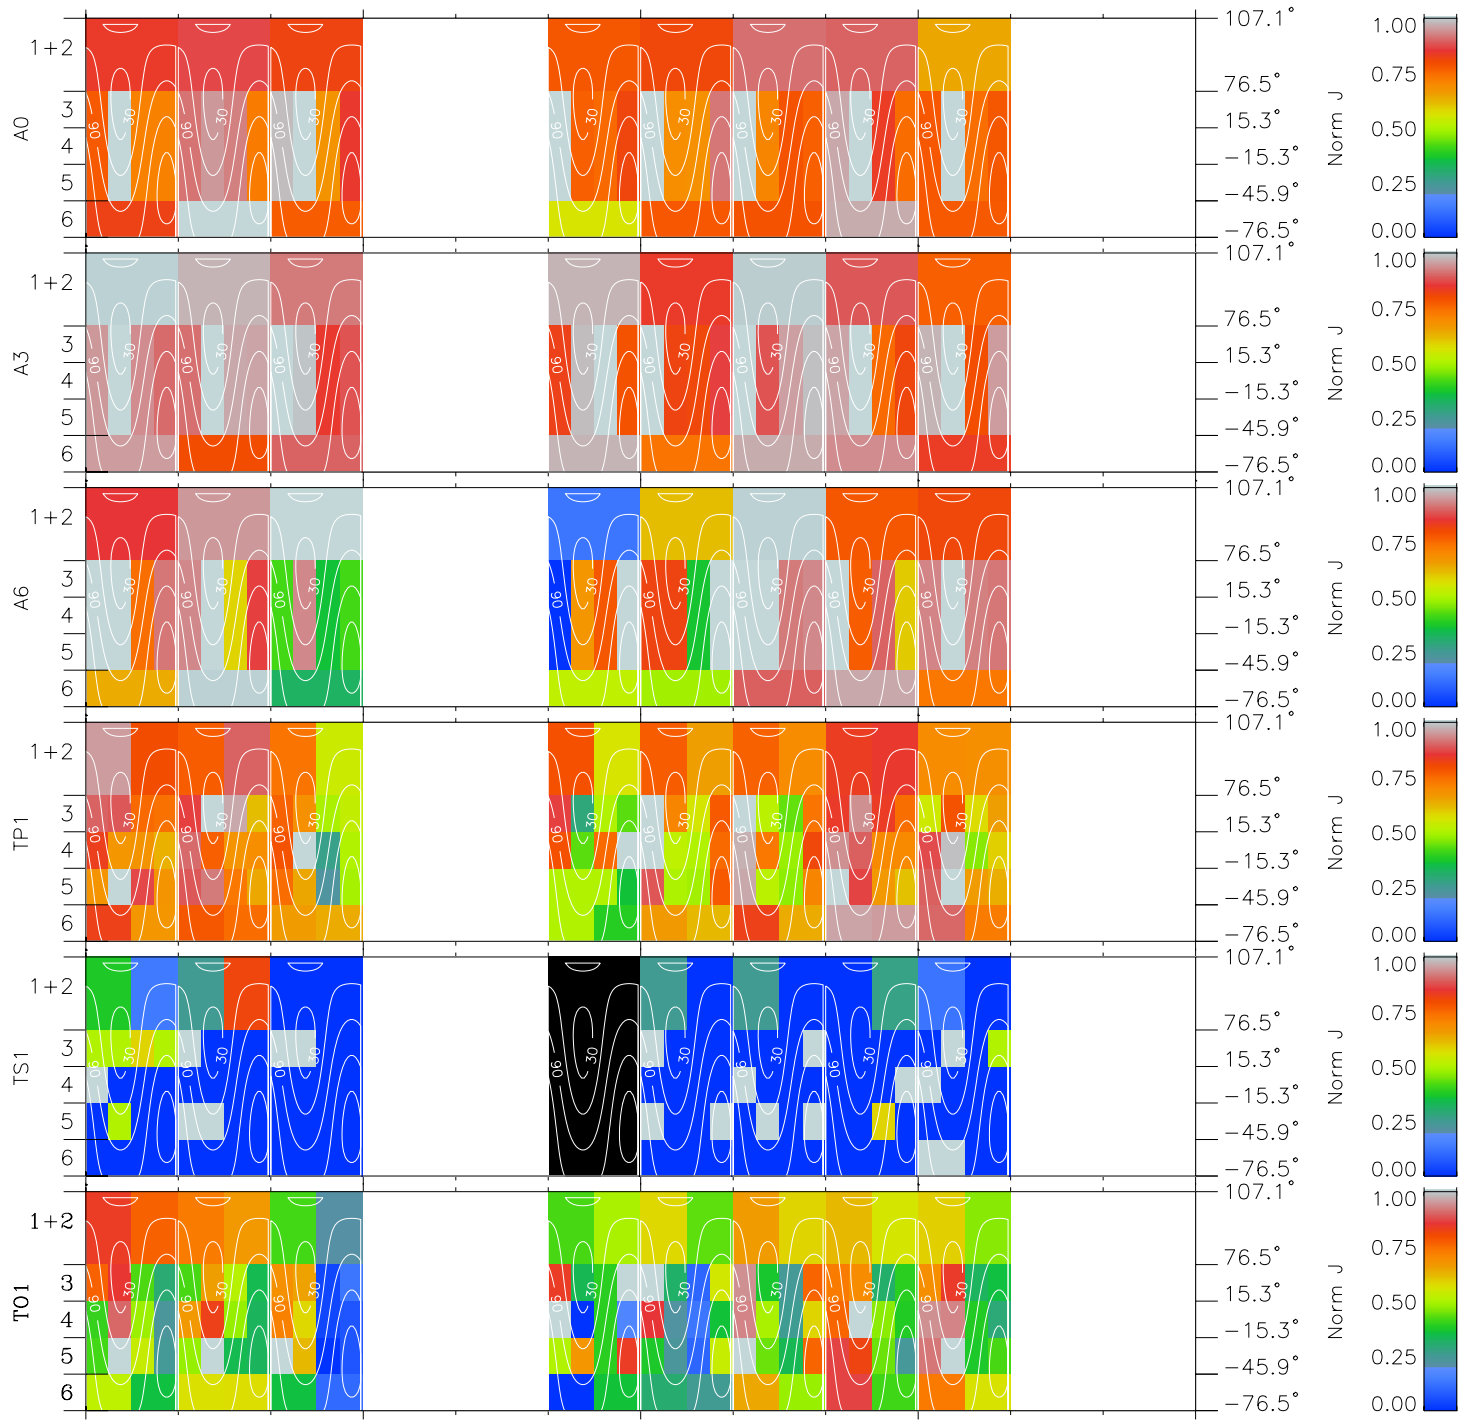

# Galileo EPD Real Time All-Sky Anisotropies 02301

Software Version: RTSKY\_NORM V 1.20  
 Data Production: 08-00-03  
 Plot Production: Wed Jan 8 03:15:40 2003  
 Color File: wondr3  
 Geofactor File: 1.1

00:00:00 2002-301	301-06	301-12	301-18	00:00:00 2002-302	
+	+	+	+	+	
65.26	63.82	62.37	60.89	59.40	X JSE( $R_j$ )
55.81	54.93	54.03	53.12	52.20	Y JSE( $R_j$ )
1.61	1.59	1.57	1.55	1.53	Z JSE( $R_j$ )

- ◇ = Jupiter look direction
- = Corotation look direction