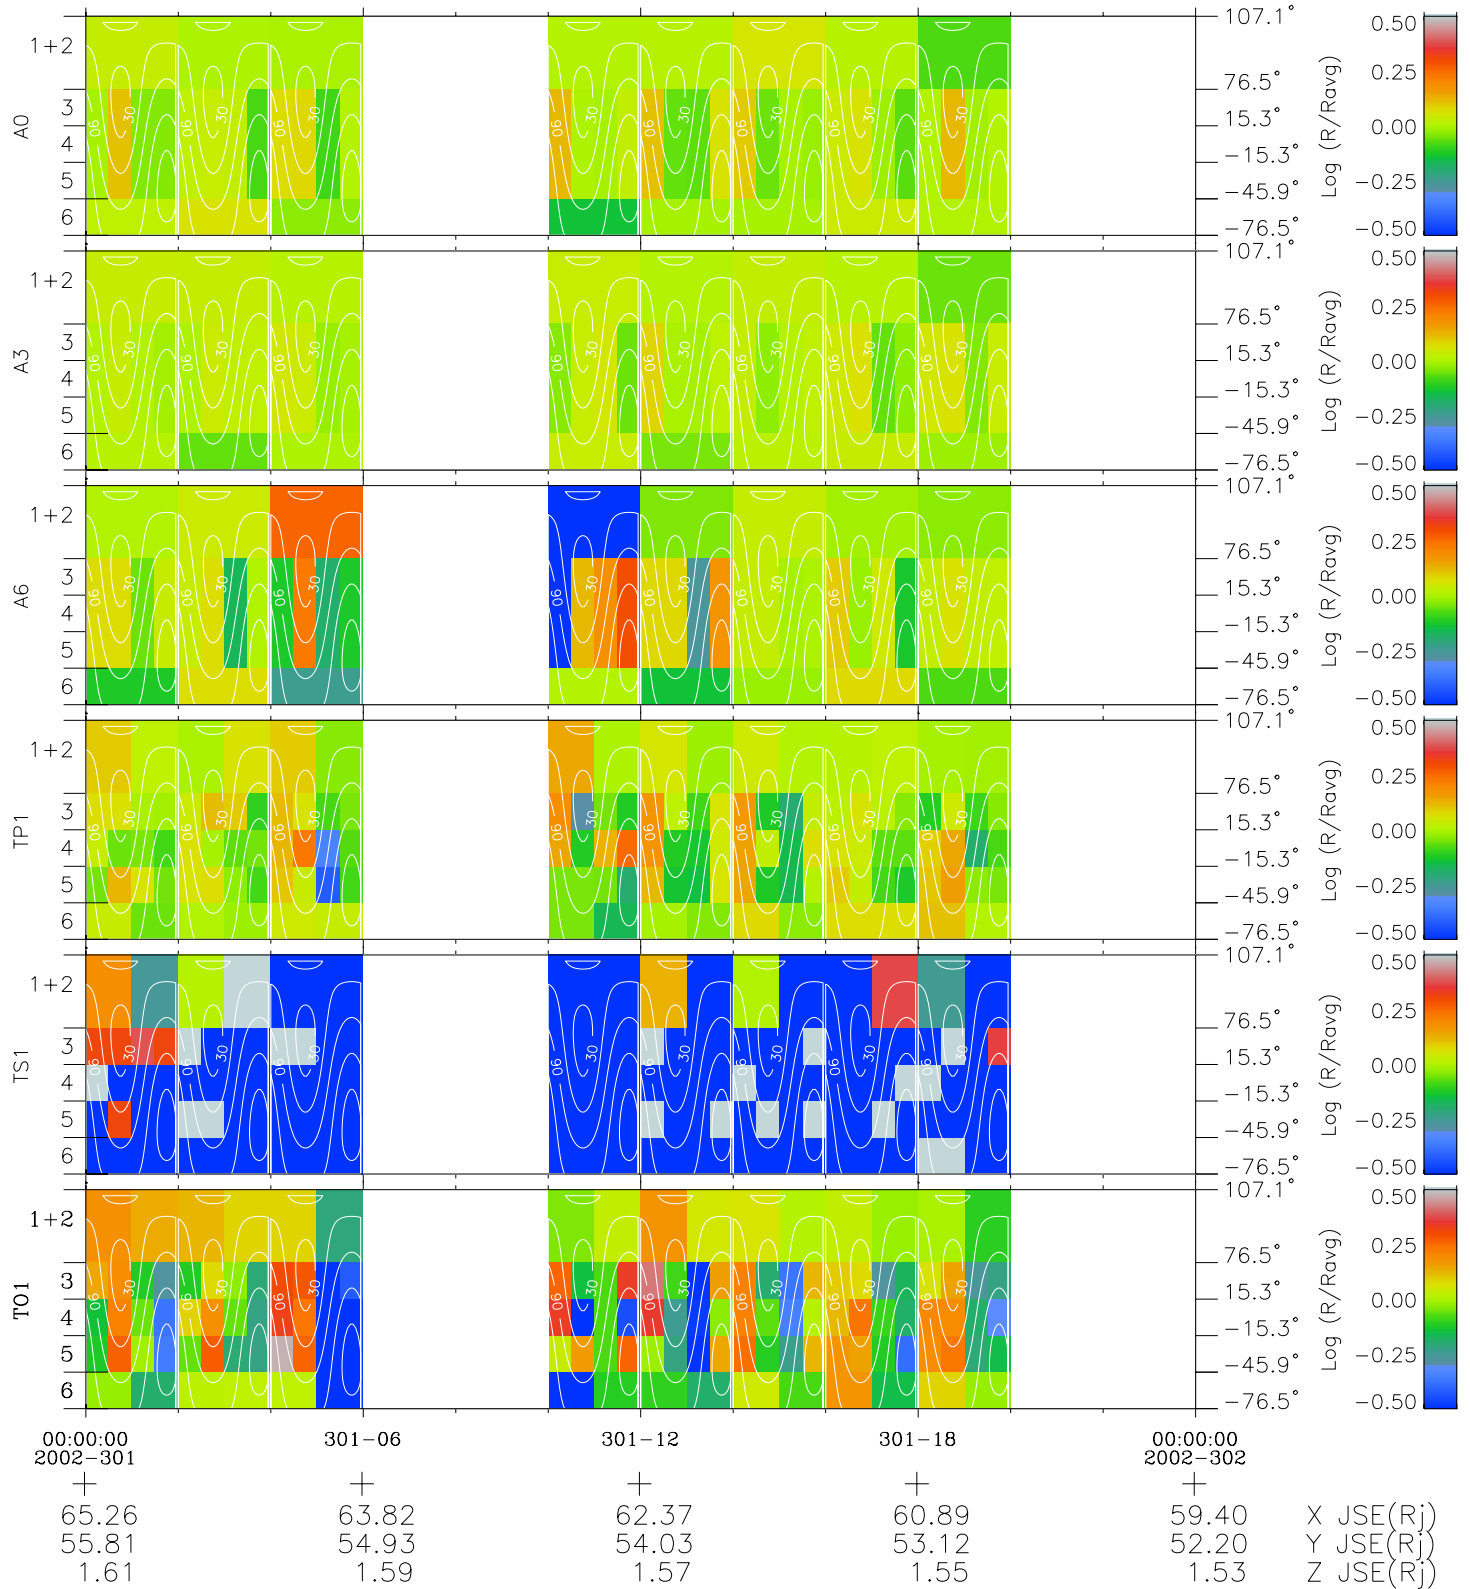

# Galileo EPD Real Time All-Sky Anisotropies 02301

Software Version: RTSKY\_MEAN V 1.20  
 Data Production: 08-00-03  
 Plot Production: Wed Jan 8 03:15:22 2003  
 Color File: wondr3  
 Geofactor File: 1.1

- ◇ = Jupiter look direction
- = Corotation look direction