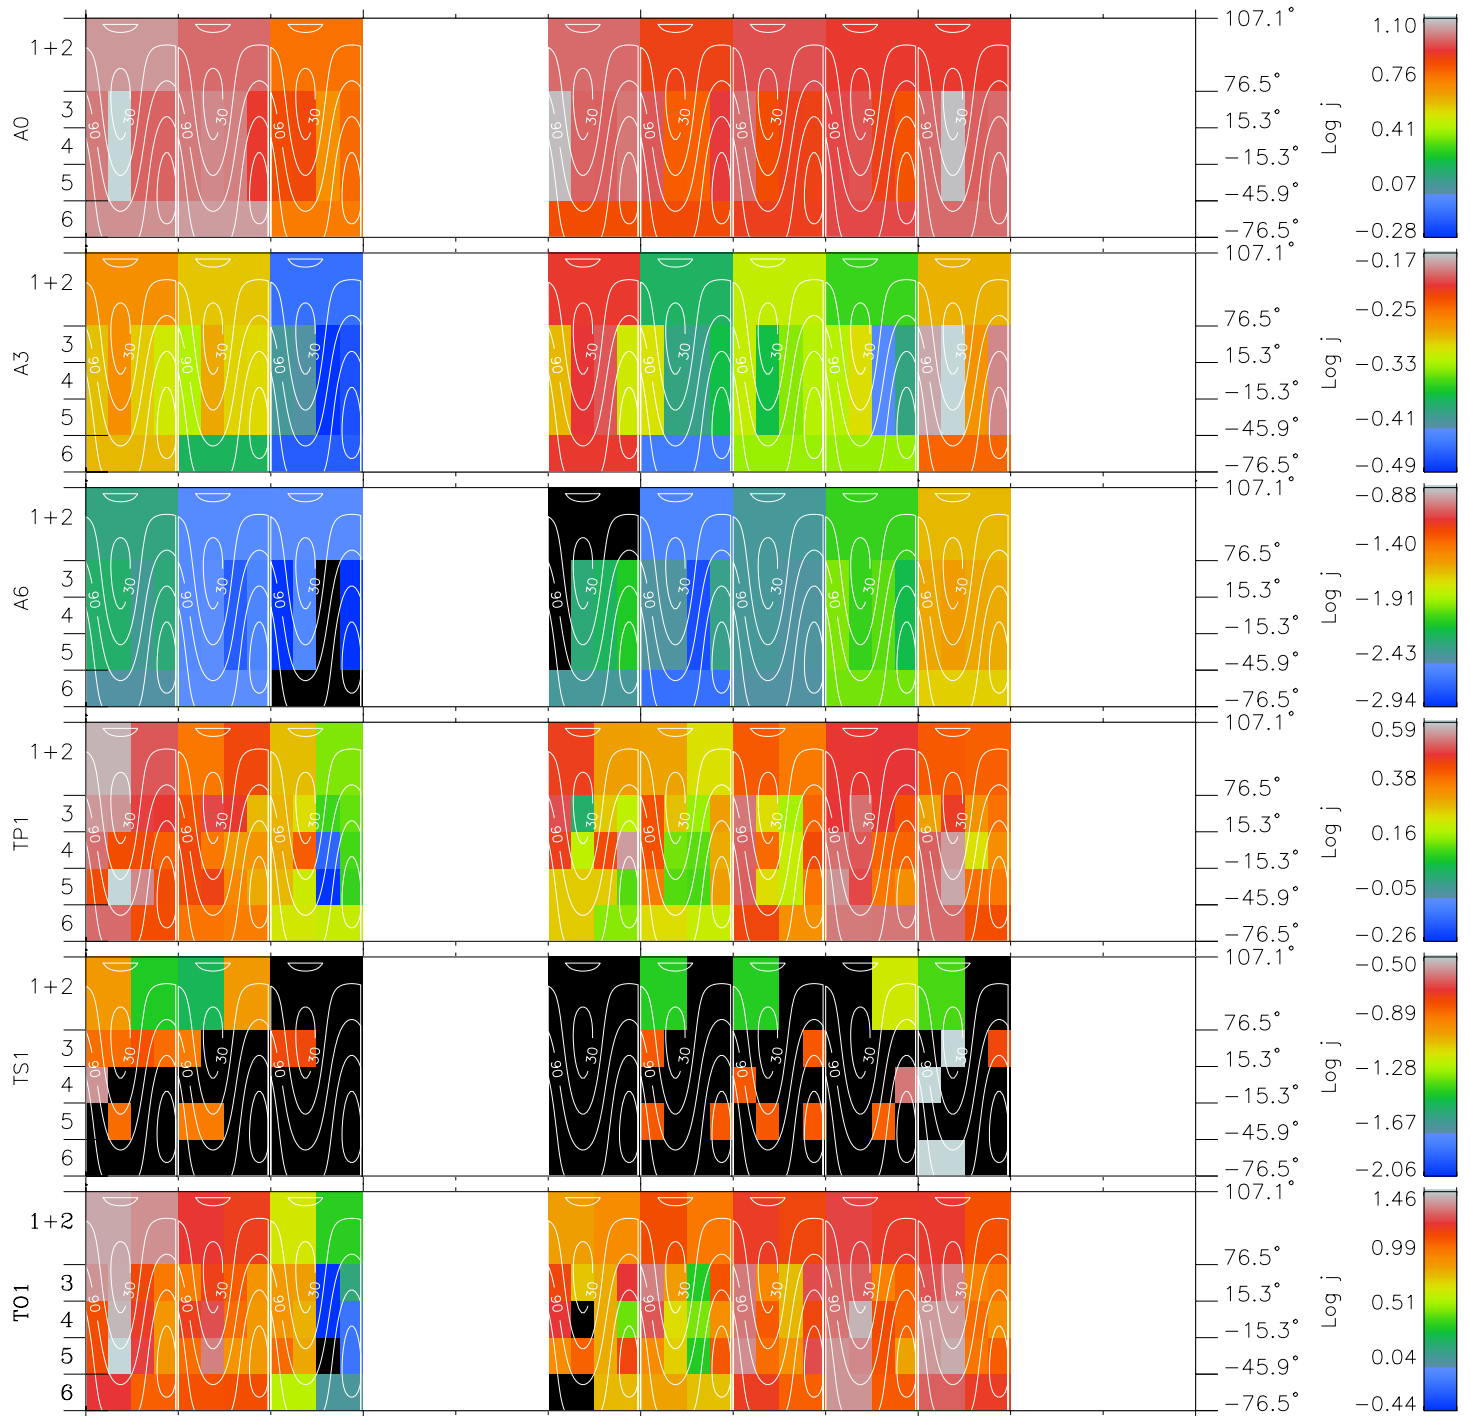

Galileo EPD Real Time All-Sky Anisotropies 02301

Software Version: RTSKY_FLUX V 1.20
 Data Production: 08-00-03
 Plot Production: Wed Jan 8 03:15:31 2003
 Color File: wondr3
 Geofactor File: 1.1

00:00:00 2002-301	301-06	301-12	301-18	00:00:00 2002-302	X JSE(R _j)	Y JSE(R _j)	Z JSE(R _j)
65.26	63.82	62.37	60.89	59.40			
55.81	54.93	54.03	53.12	52.20			
1.61	1.59	1.57	1.55	1.53			

◇ = Jupiter look direction
 □ = Corotation look direction