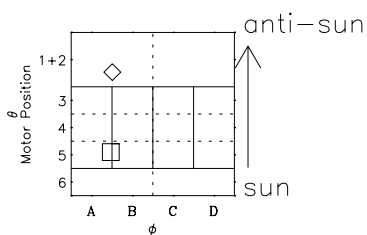

Galileo EPD Real-Time Six-Sector 02301

Software Version: RTLINE_R6 V 1.20
Data Production: 08-00-03
Plot Production: Wed Jan 8 03:16:34 2003

◇ = Jupiter look direction
□ = Corotation look direction