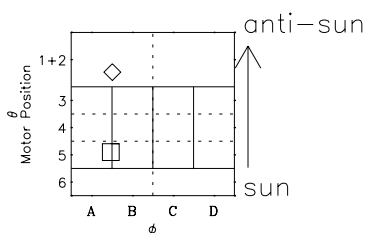

Galileo EPD Real-Time Six-Sector 02301

Software Version: RTLINE_R6 V 1.20
Data Production: 08-00-03
Plot Production: Wed Jan 8 03:16:33 2003

◇ = Jupiter look direction
□ = Corotation look direction