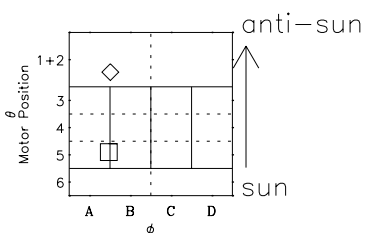

Galileo EPD Real-Time Six-Sector 02301

Software Version: RTLINE_R6 V 1.20
Data Production: 08-00-03
Plot Production: Wed Jan 8 03:16:33 2003

◇ = Jupiter look direction
□ = Corotation look direction