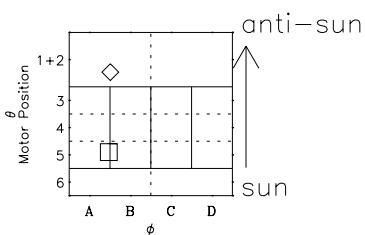

Galileo EPD Real-Time Six-Sector 02301

Software Version: RTLINE_R6 V 1.20
Data Production: 08-00-03
Plot Production: Wed Jan 8 03:16:32 2003

◇ = Jupiter look direction
□ = Corotation look direction