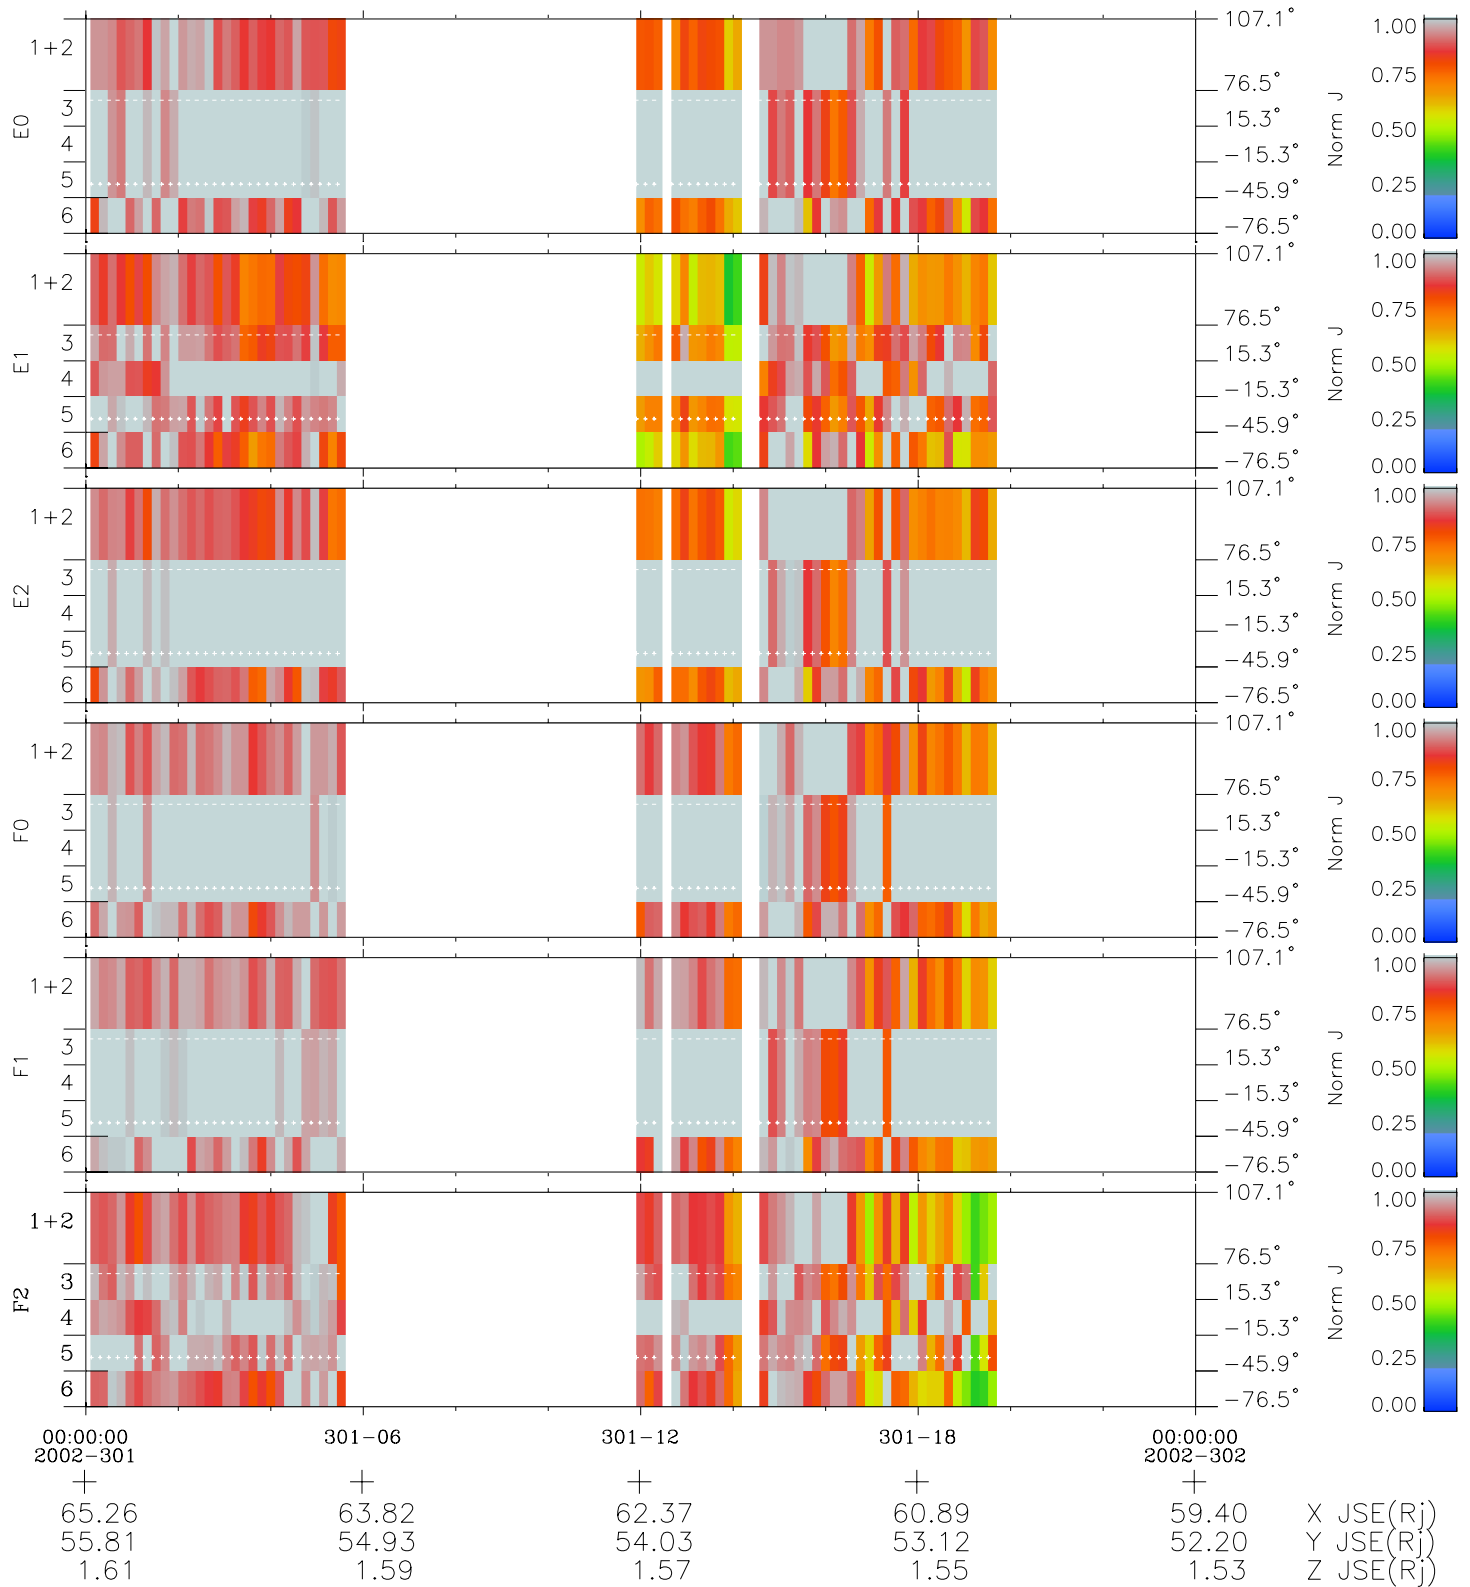

Galileo EPD Real Elevation Anisotropies 02301

Software Version: RTELEV_NORM V 1.20
Data Production: 08-00-03
Plot Production: Wed Jan 8 03:16:05 2003
Color File: wondr3
Geofactor File: 1.1

- ◇ = Jupiter look direction
- = Corotation look direction