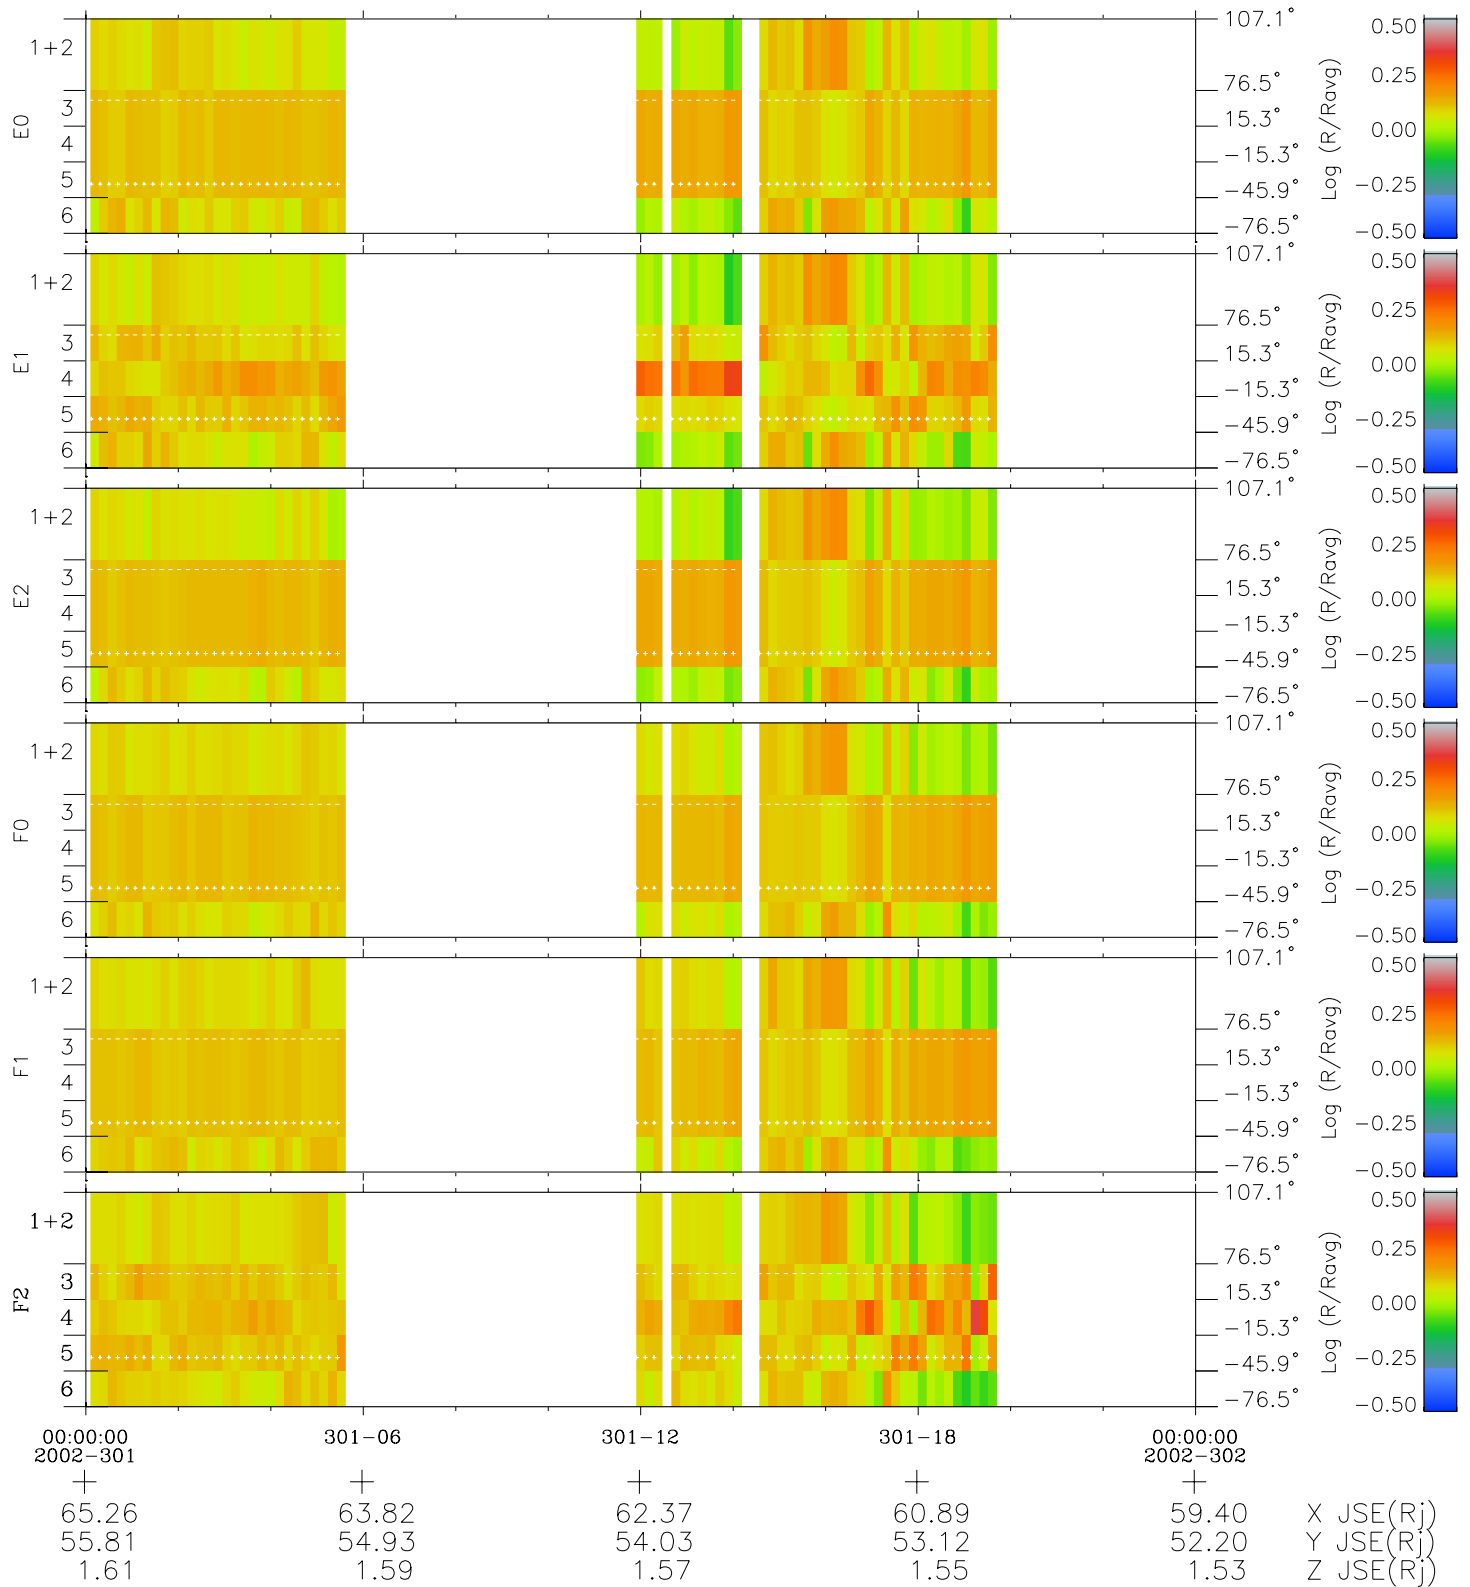

# Galileo EPD Real Elevation Anisotropies 02301

Software Version: RTELEV\_MEAN V 1.20  
 Data Production: 08-00-03  
 Plot Production: Wed Jan 8 03:15:51 2003  
 Color File: wondr3  
 Geofactor File: 1.1

- ◇ = Jupiter look direction
- = Corotation look direction