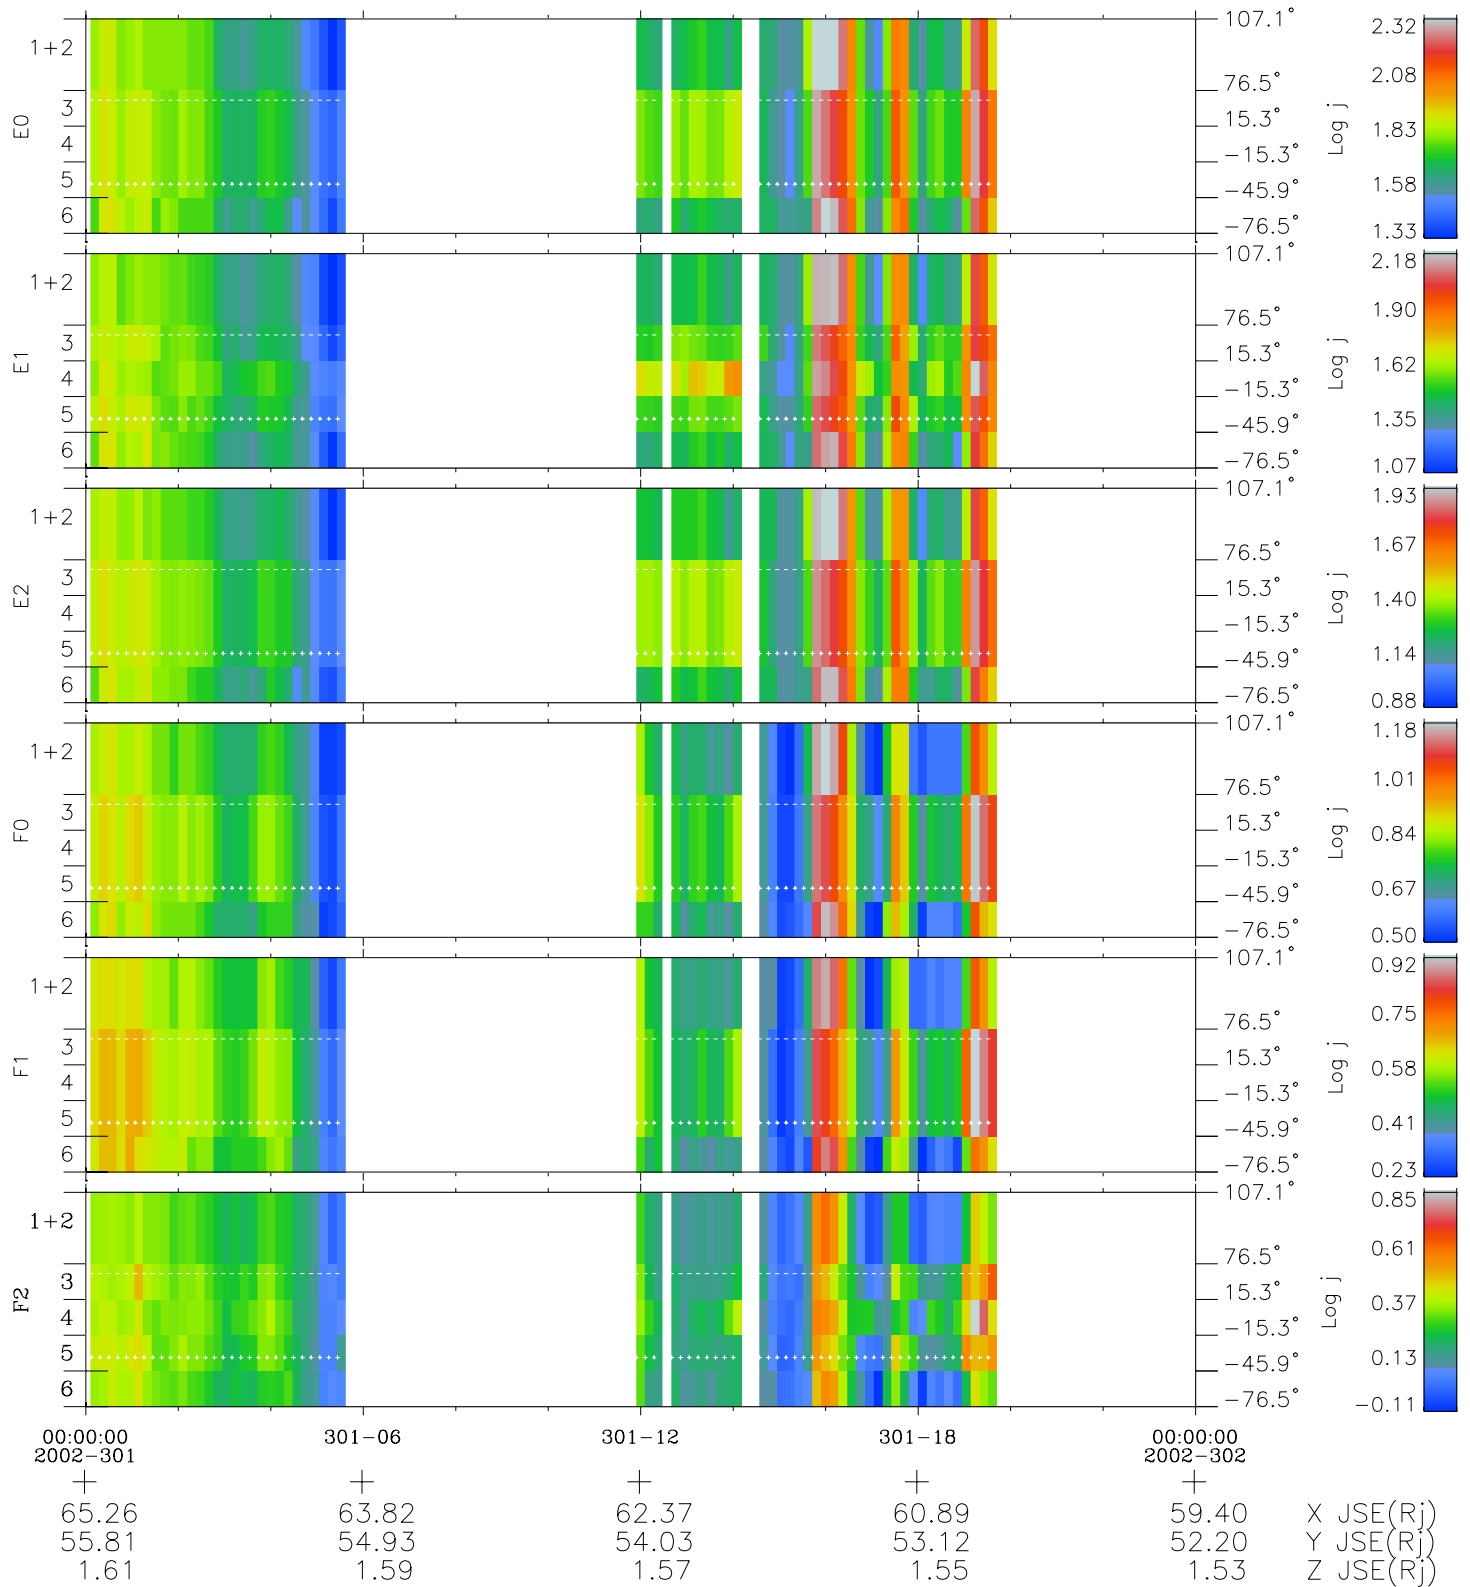

Galileo EPD Real Elevation Anisotropies 02301

Software Version: RTELEV_FLUX V 1.20
 Data Production: 08-00-03
 Plot Production: Wed Jan 8 03:15:58 2003
 Color File: wondr3
 Geofactor File: 1.1

- ◇ = Jupiter look direction
- = Corotation look direction