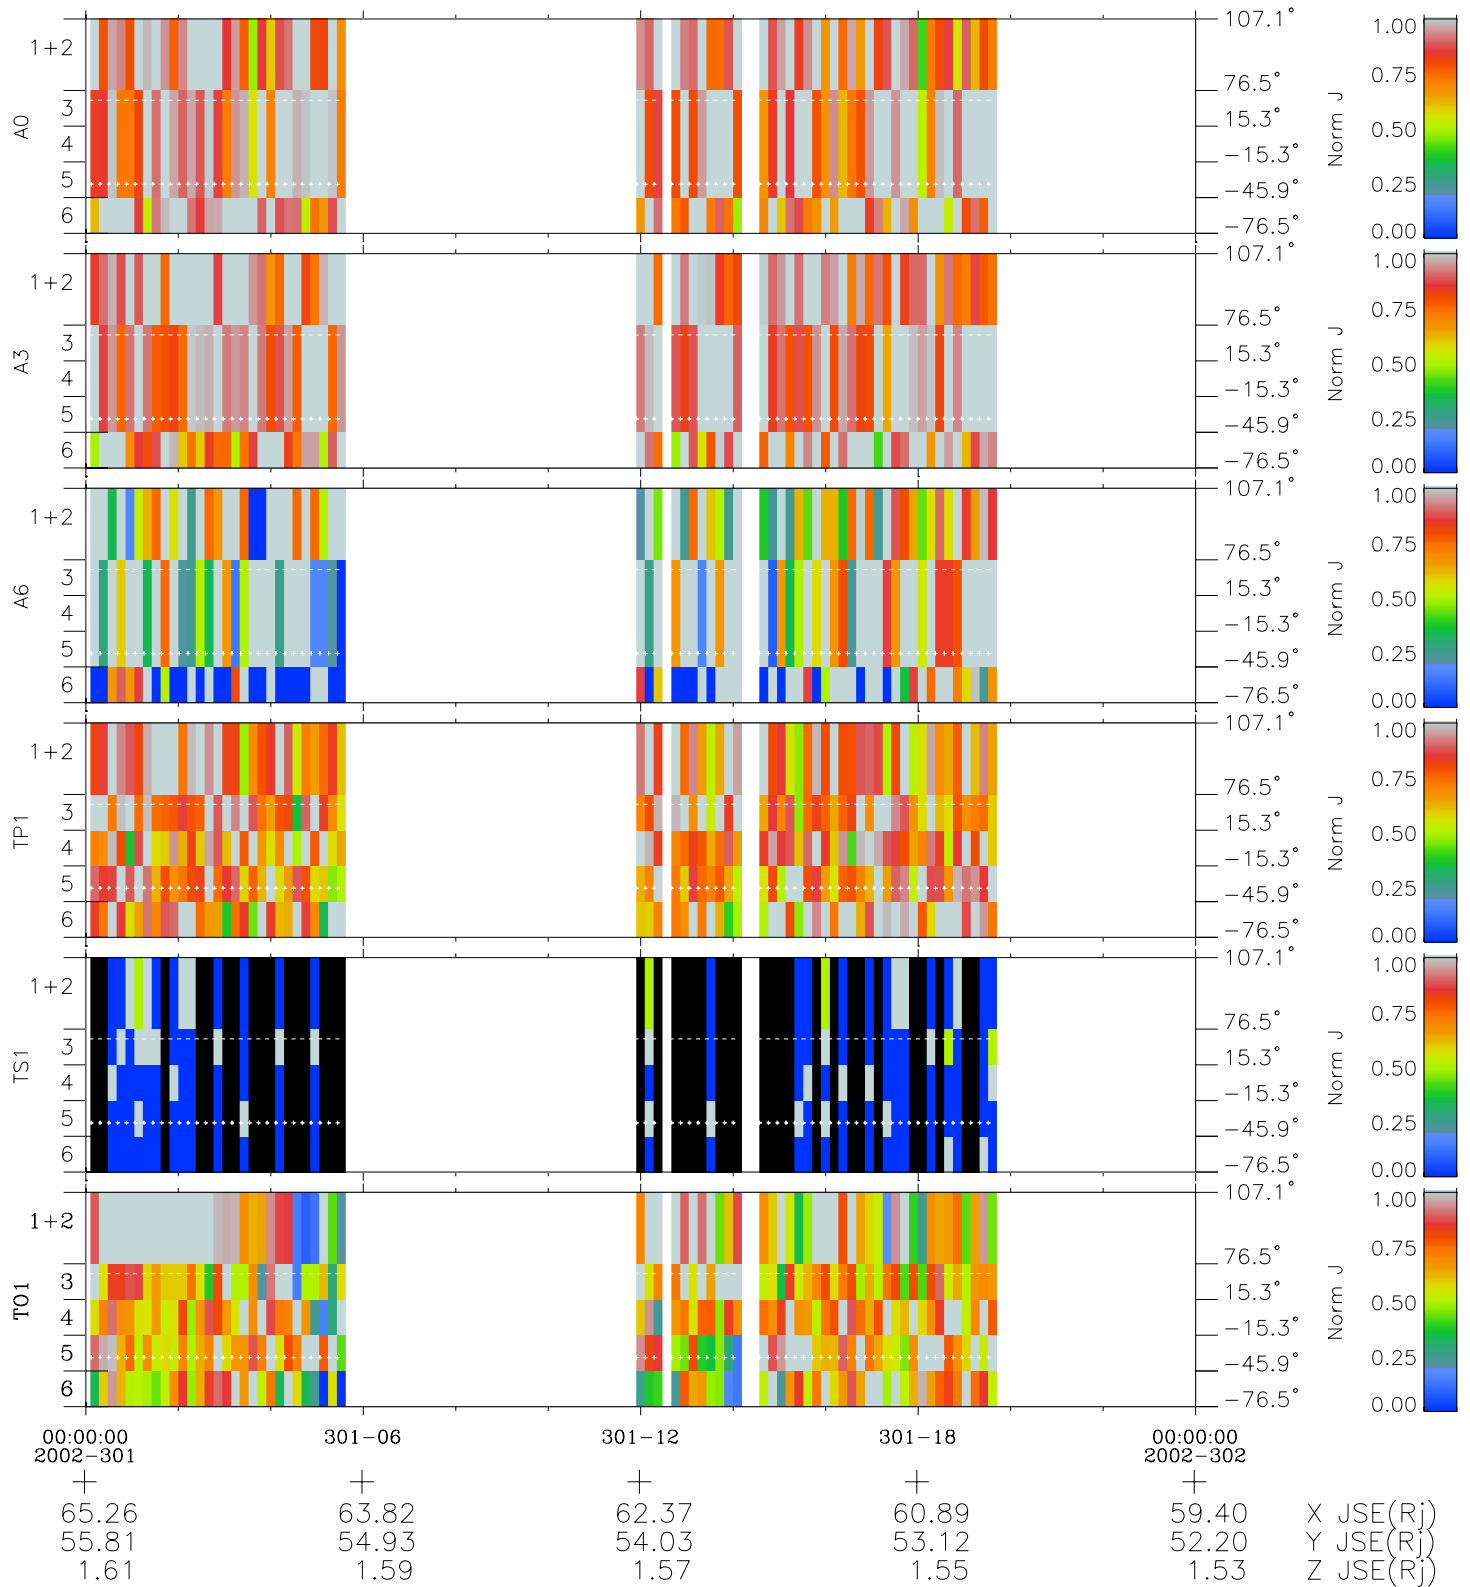

# Galileo EPD Real Elevation Anisotropies 02301

Software Version: RTELEV\_NORM V 1.20  
Data Production: 08-00-03  
Plot Production: Wed Jan 8 03:16:02 2003  
Color File: wondr3  
Geofactor File: 1.1

- ◇ = Jupiter look direction
- = Corotation look direction