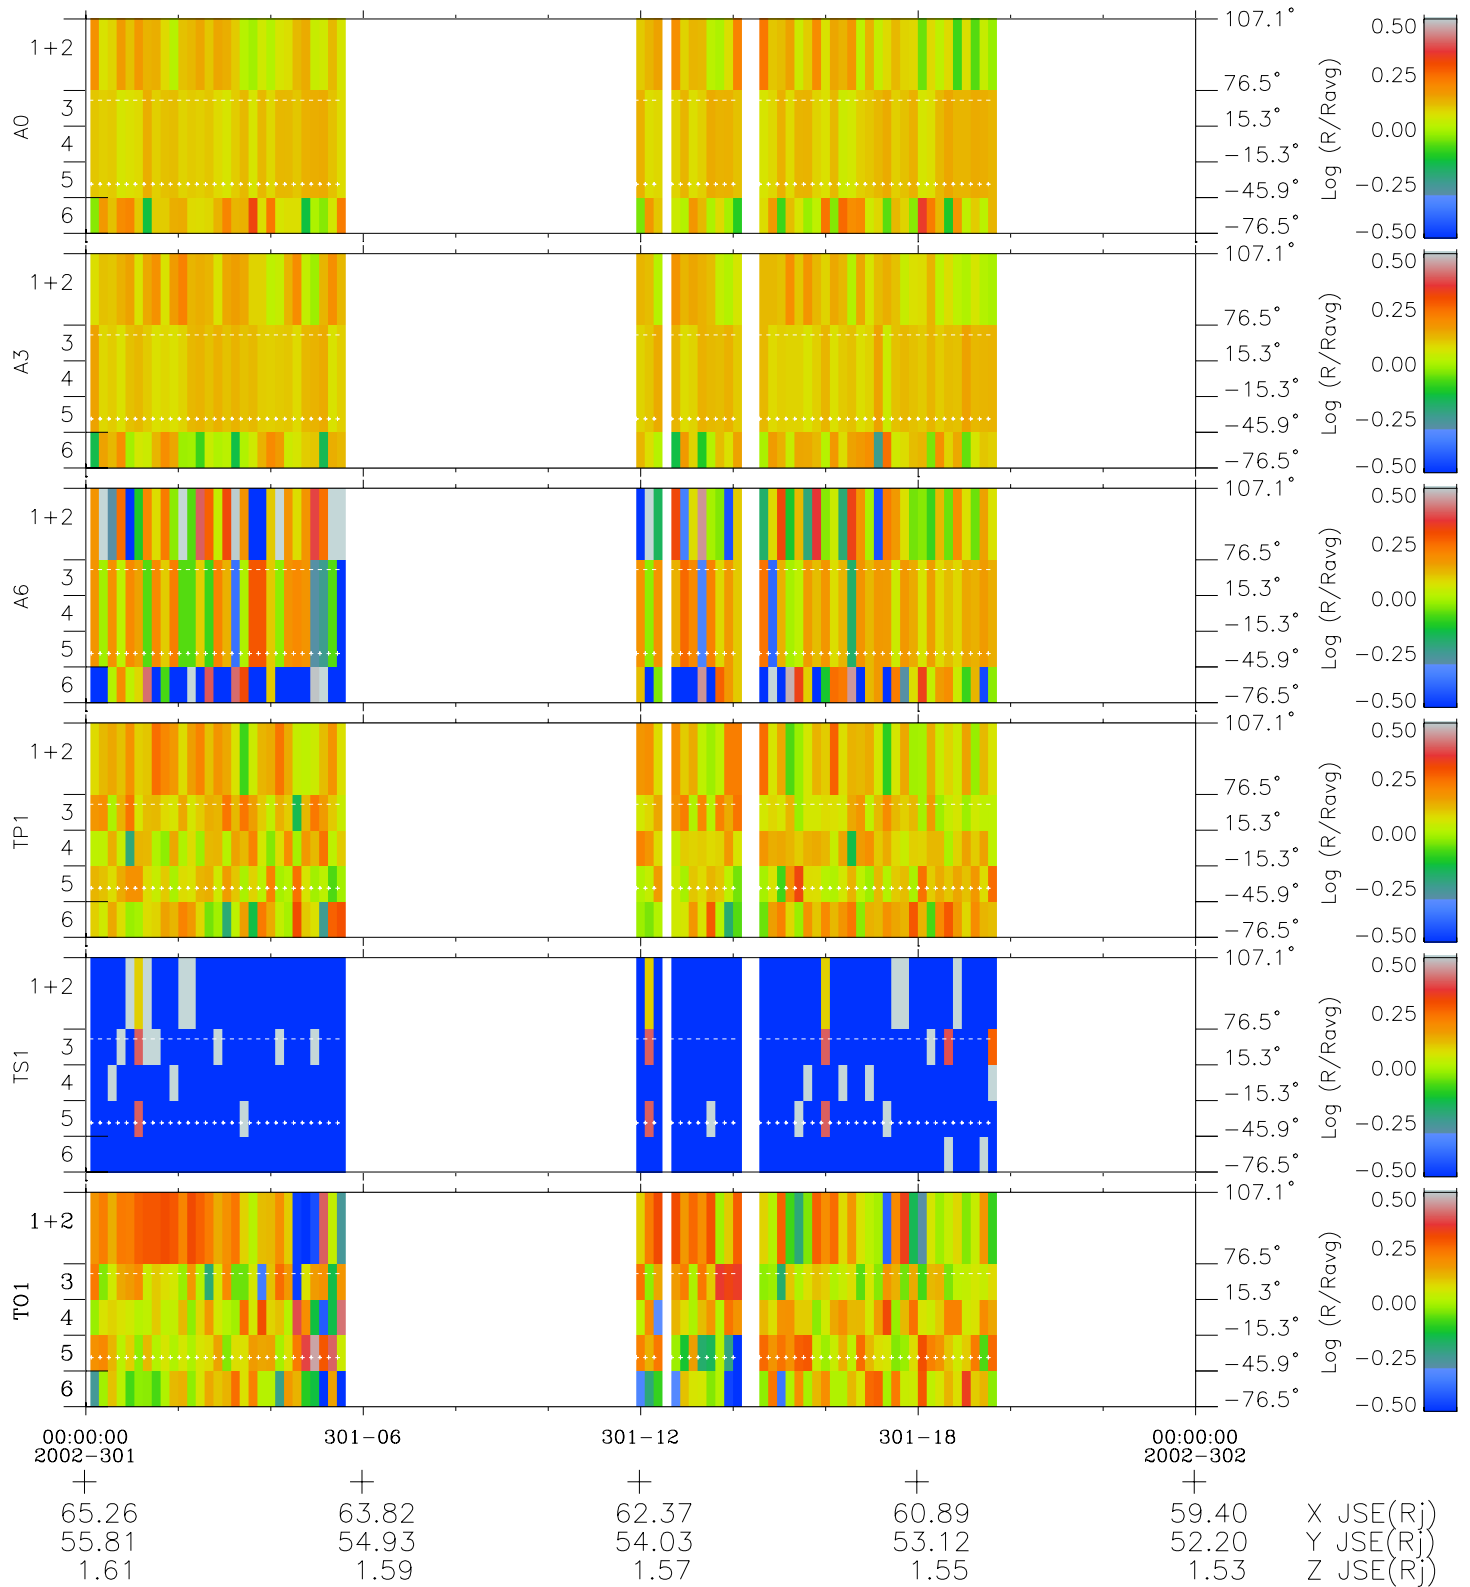

# Galileo EPD Real Elevation Anisotropies 02301

Software Version: RTELEV\_MEAN V 1.20  
 Data Production: 08-00-03  
 Plot Production: Wed Jan 8 03:15:48 2003  
 Color File: wondr3  
 Geofactor File: 1.1

- ◇ = Jupiter look direction
- = Corotation look direction