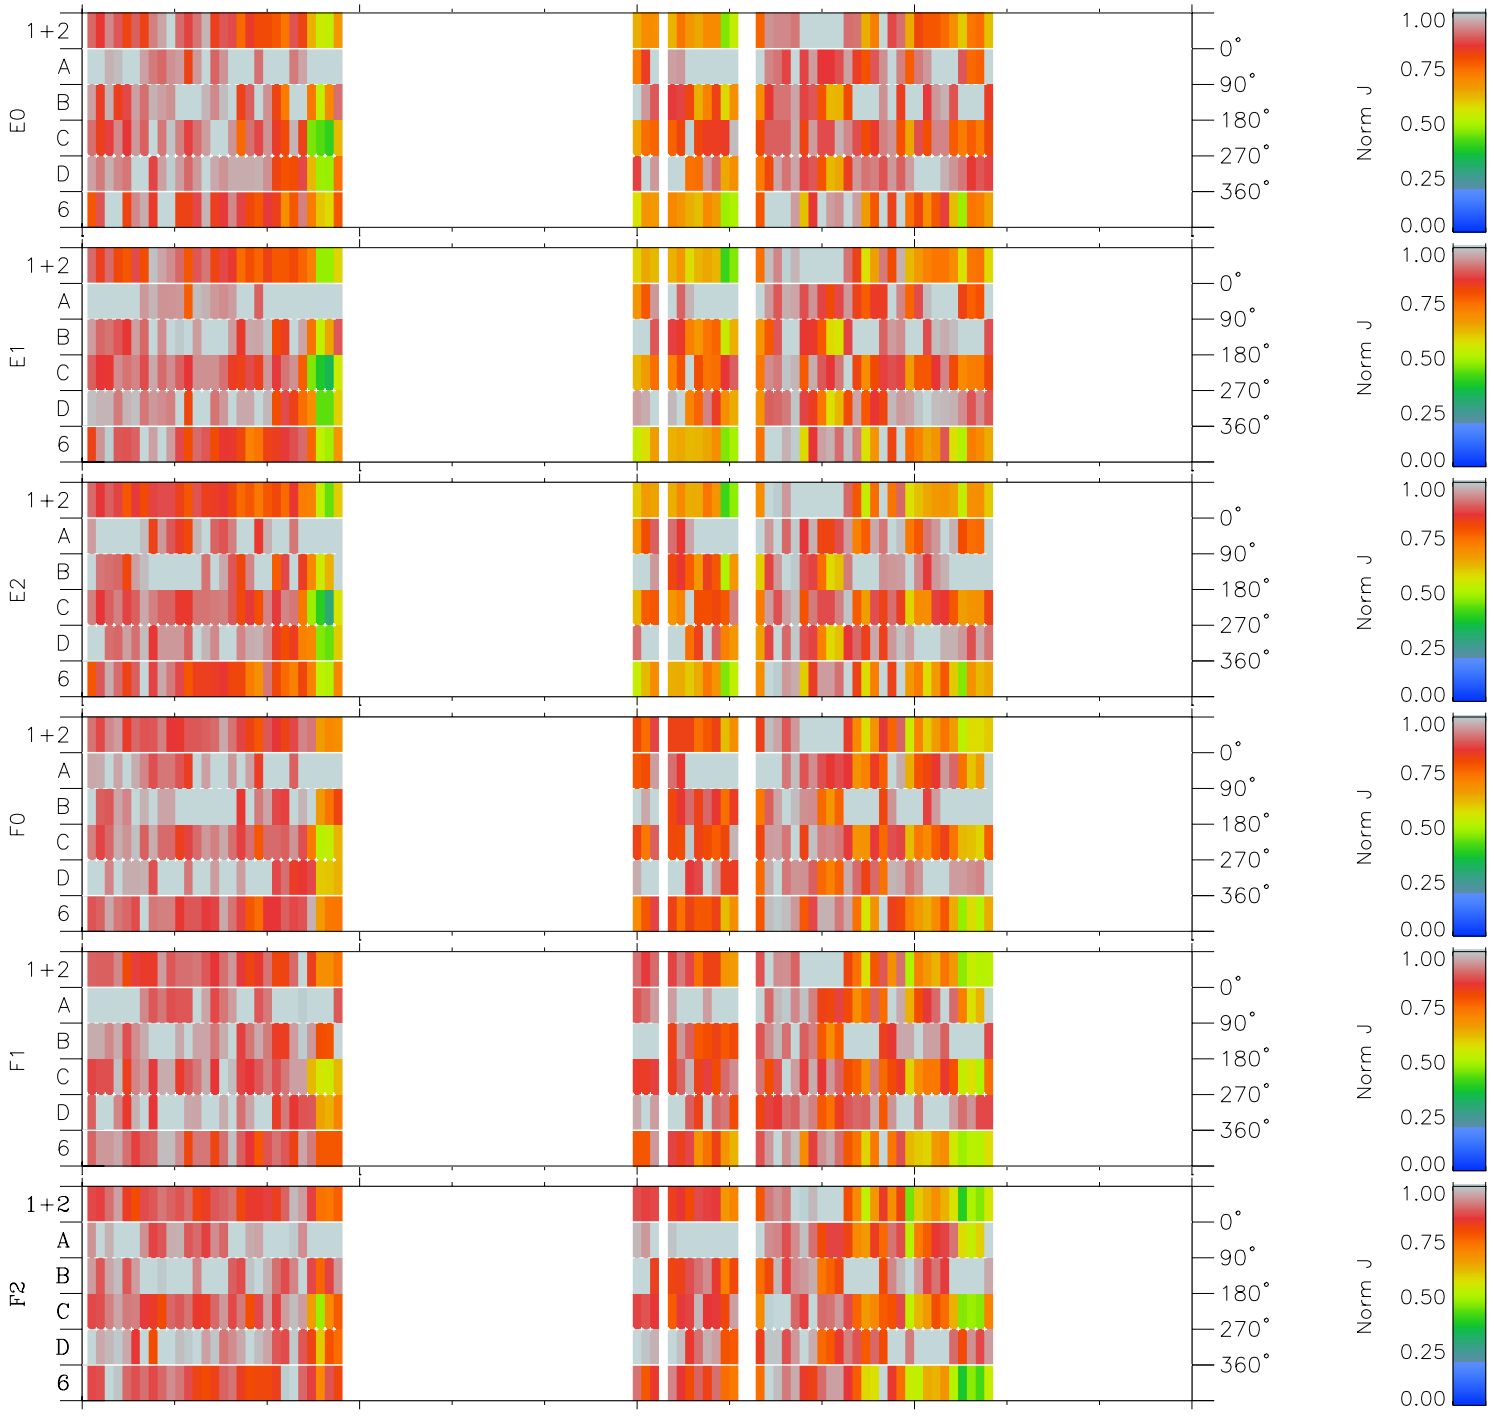

Galileo EPD Real Time Azimuth Anisotropies 02301

Software Version: RTAZIM_NORM V 1.20
Data Production: 08-00-03
Plot Production: Wed Jan 8 03:16:24 2003
Color File: wondr3
Geofactor File: 1.1

| | | | | | |
|----------------------|--------|--------|--------|----------------------|------------------------|
| 00:00:00 2002-301 | 301-06 | 301-12 | 301-18 | 00:00:00 2002-302 | |
| + | + | + | + | + | |
| 65.26 | 63.82 | 62.37 | 60.89 | 59.40 | X JSE(R _j) |
| 55.81 | 54.93 | 54.03 | 53.12 | 52.20 | Y JSE(R _j) |
| 1.61 | 1.59 | 1.57 | 1.55 | 1.53 | Z JSE(R _j) |

- ◇ = Jupiter look direction
- = Corotation look direction