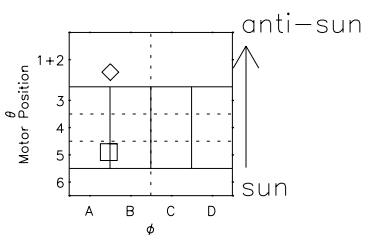

Galileo EPD Real Time Azimuth Anisotropies 02301

Software Version: RTAZIM_MEAN V 1.20
Data Production: 08-00-03
Plot Production: Wed Jan 8 03:16:12 2003
Color File: wondr3
Geofactor File: 1.1

- ◇ = Jupiter look direction
- = Corotation look direction