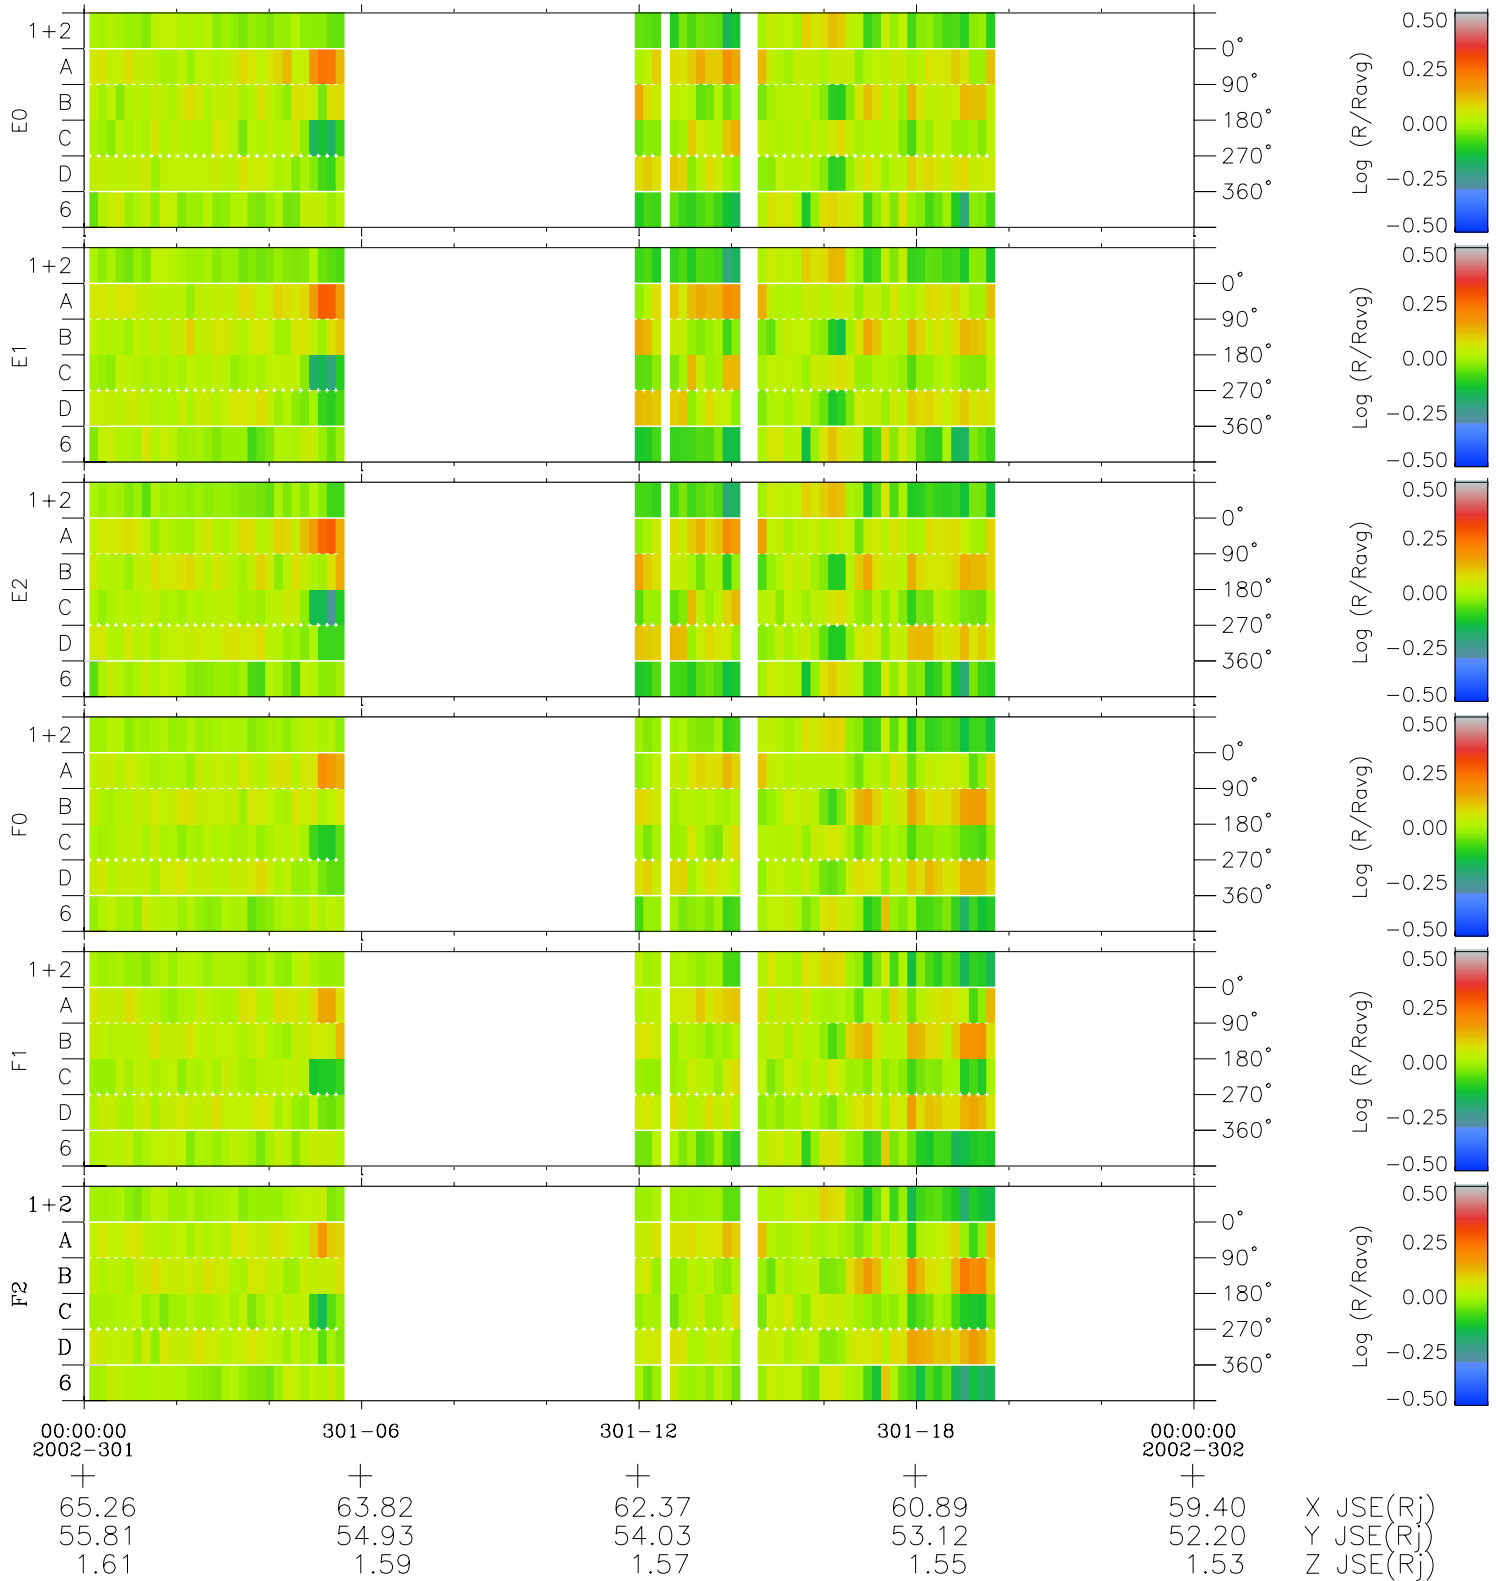

Galileo EPD Real Time Azimuth Anisotropies 02301

Software Version: RTAZIM_MEAN V 1.20
Data Production: 08-00-03
Plot Production: Wed Jan 8 03:16:12 2003
Color File: wondr3
Geofactor File: 1.1

- ◇ = Jupiter look direction
- = Corotation look direction