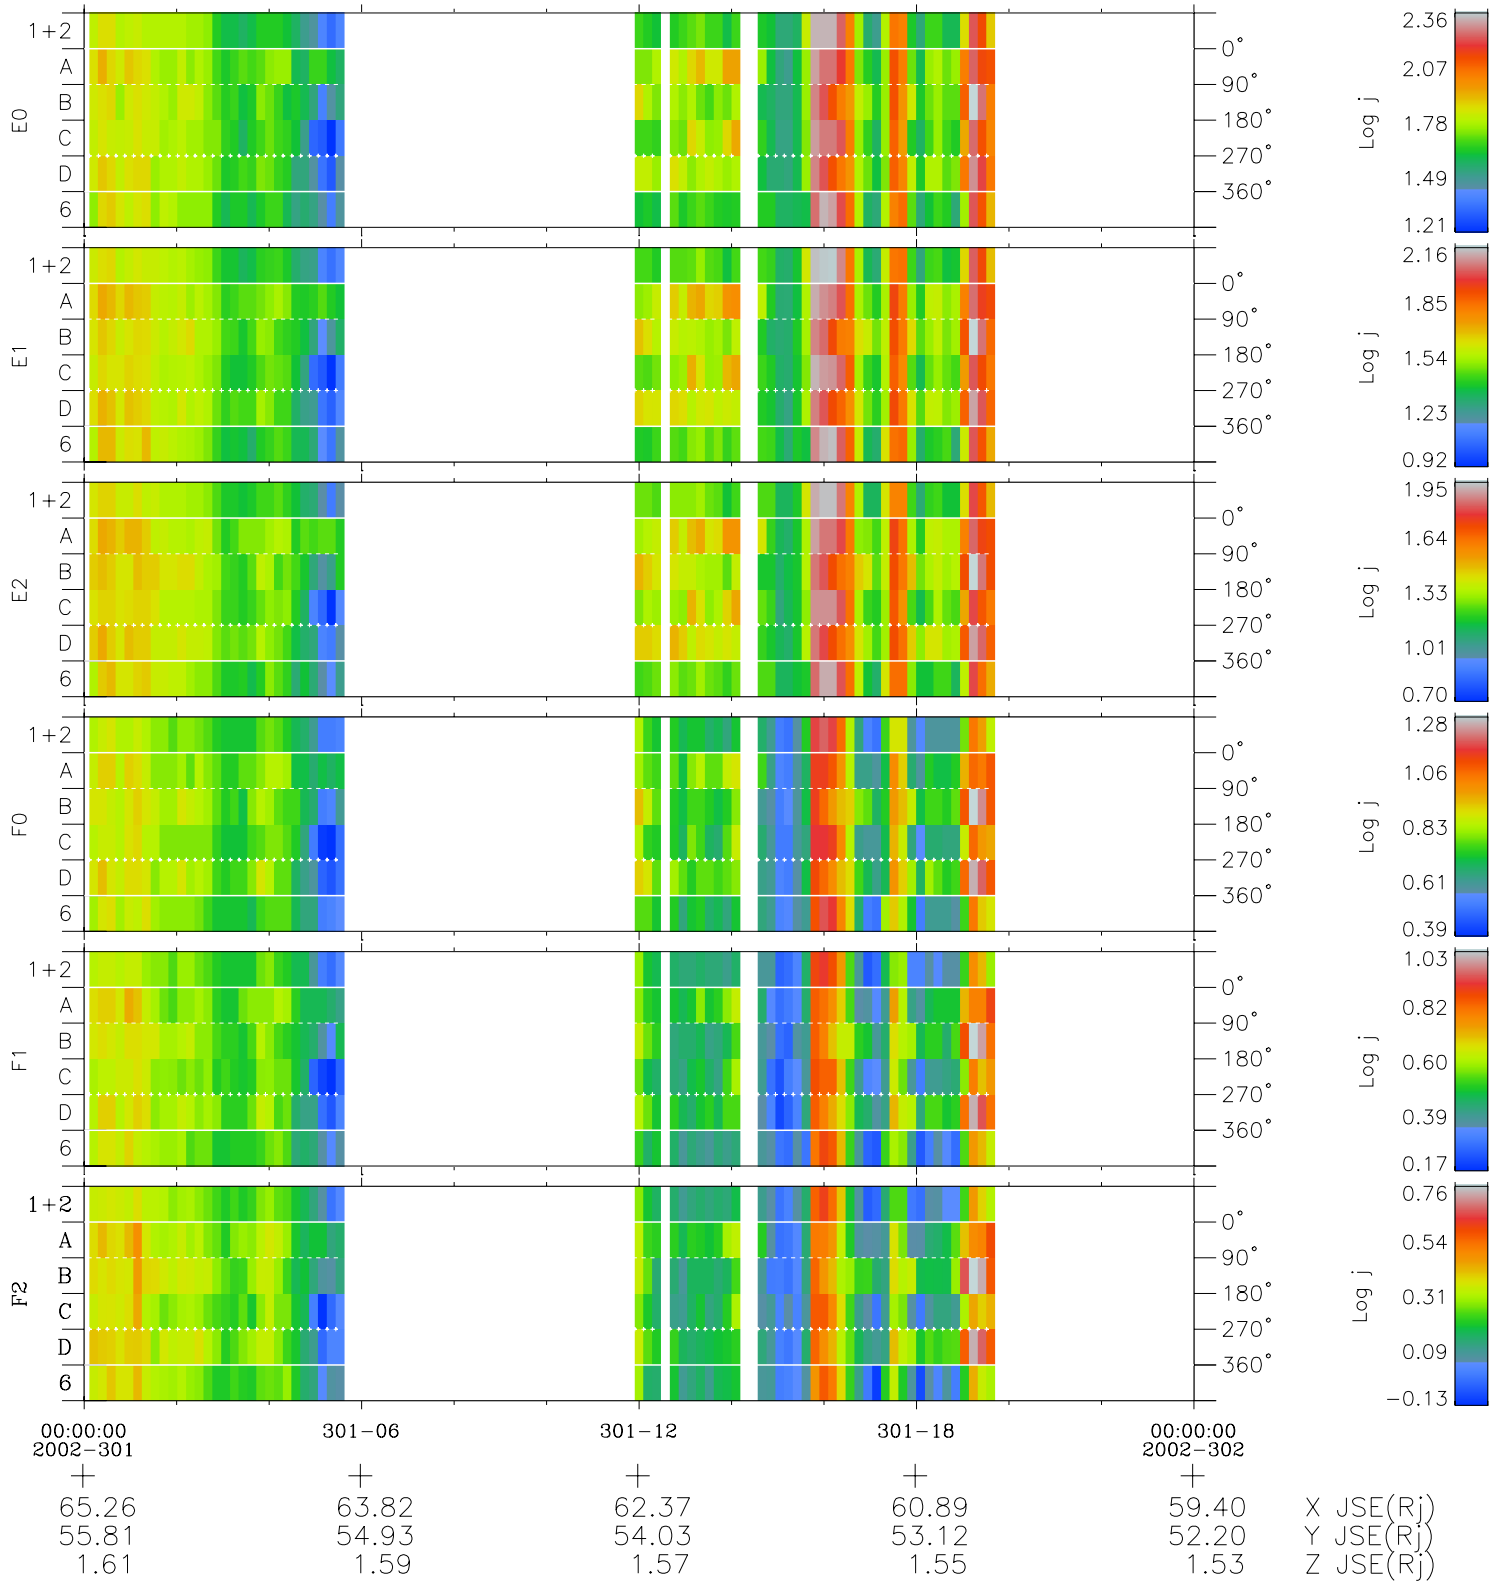

# Galileo EPD Real Time Azimuth Anisotropies 02301

Software Version: RTAZIM\_FLUX V 1.20  
Data Production: 08-00-03  
Plot Production: Wed Jan 8 03:16:18 2003  
Color File: wondr3  
Geofactor File: 1.1

- ◇ = Jupiter look direction
- = Corotation look direction