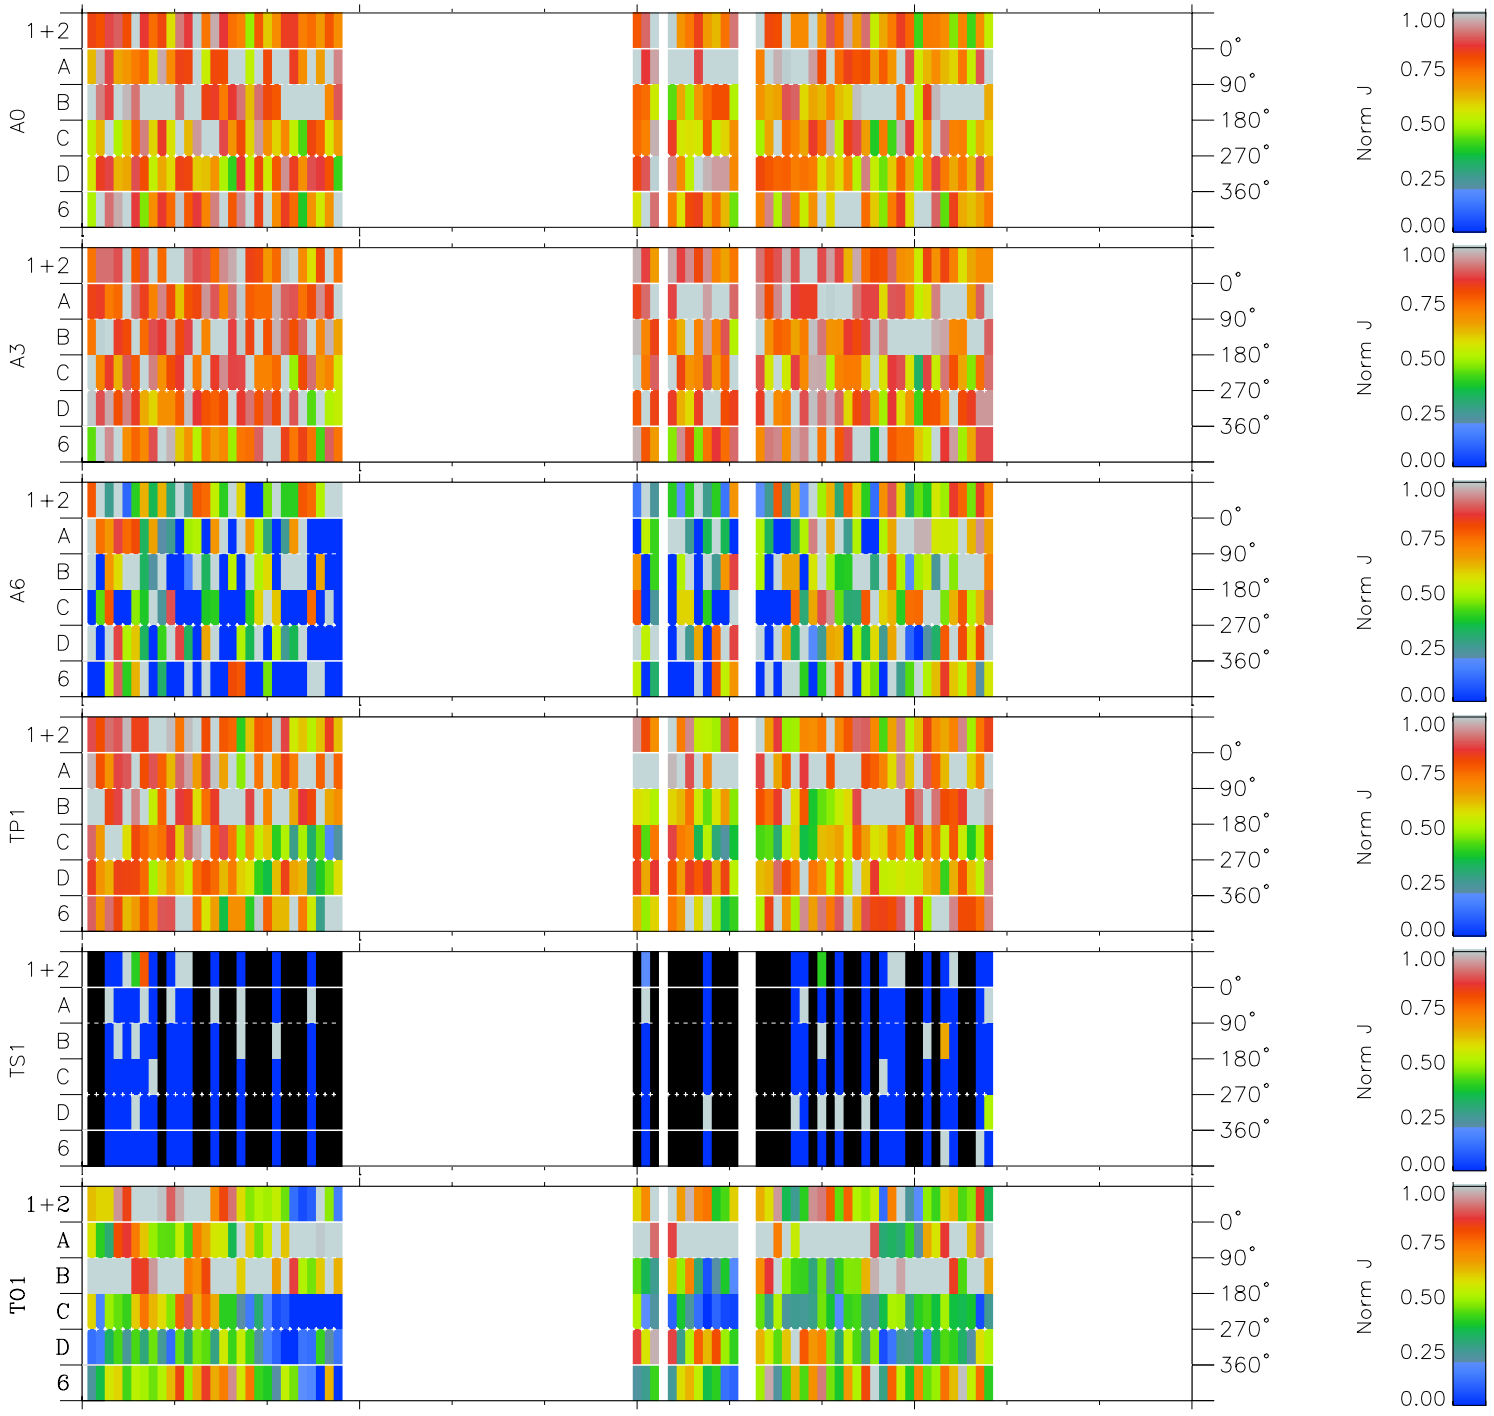

Galileo EPD Real Time Azimuth Anisotropies 02301

Software Version: RTAZIM_NORM V 1.20
Data Production: 08-00-03
Plot Production: Wed Jan 8 03:16:21 2003
Color File: wondr3
Geofactor File: 1.1

00:00:00 2002-301	301-06	301-12	301-18	00:00:00 2002-302	
+	+	+	+	+	X JSE(R _j)
65.26	63.82	62.37	60.89	59.40	Y JSE(R _j)
55.81	54.93	54.03	53.12	52.20	Z JSE(R _j)
1.61	1.59	1.57	1.55	1.53	

- ◇ = Jupiter look direction
- = Corotation look direction